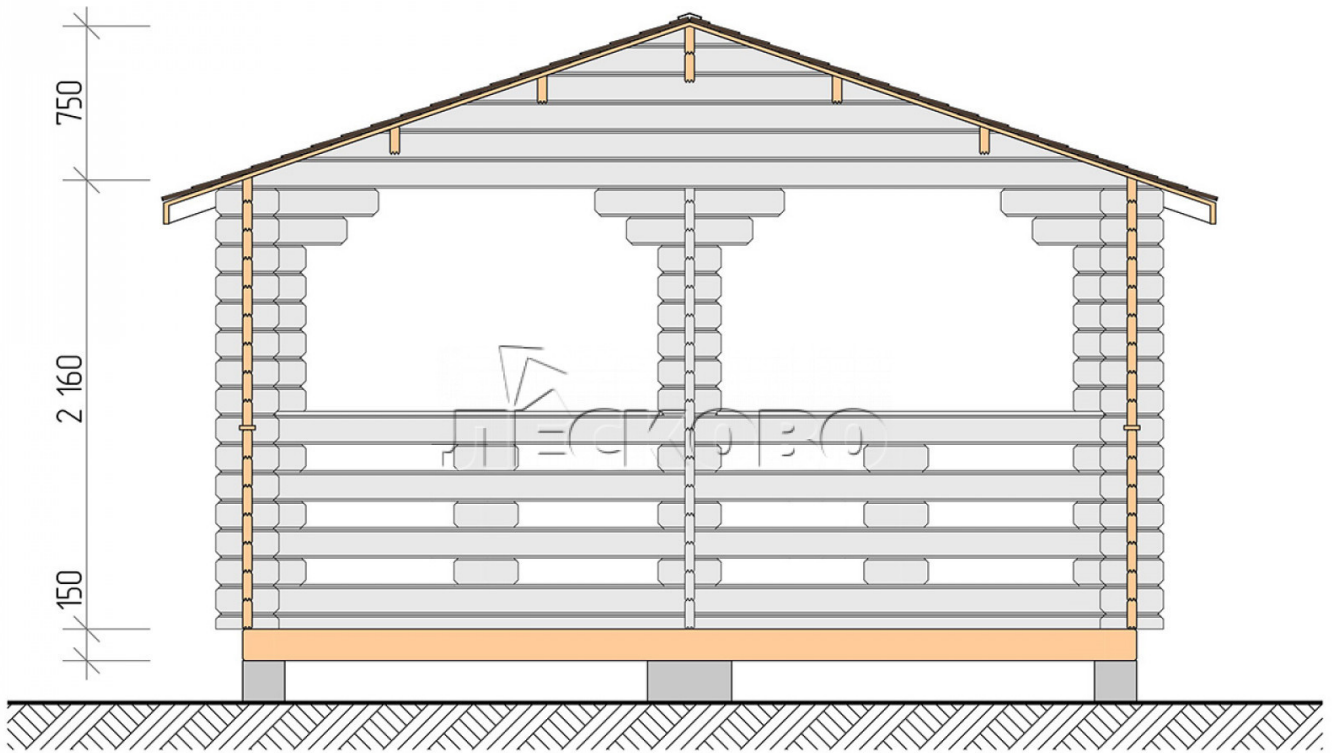

Pavillion "BS" serie 4.5×5

Projektabmessungen

4.5 × 5 / 19.8 m²

Hausset

2.264 €

Balken

45 MM

65 MM
+ 485 €

Projektplanung

4 500

5 000

19,34

M²

Разрез

Haus Kit

- Wall kit: mini-chamber drying chamber 44 × 145 mm with bowls for the project. The material of the tree is spruce, pine (GOST 8486). Humidity 12-14%. The height of the walls is 2.16 m;
- Logs, lower harness: board 45 × 145 mm chamber drying 10-12%;
- Floors: floorboard 35 mm, chamber drying;
- Ceiling: imitation of a bar 20 × 135 mm, chamber drying;
- Platbands: dry planed board 20 × 100 mm;
- Roof: shingles;