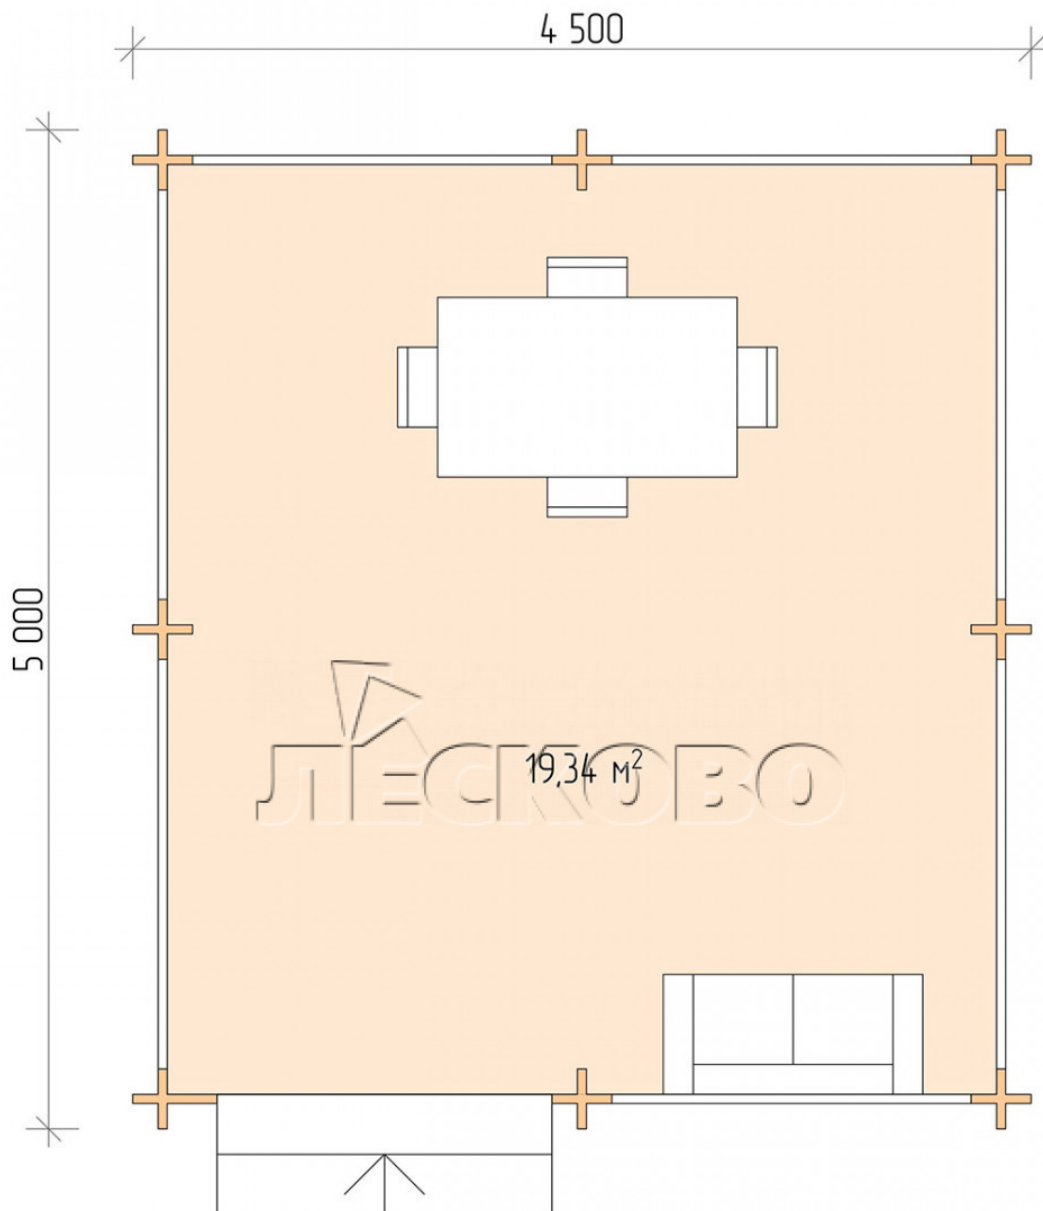

Pavillion "BS" serie 4.5×5

Projektabmessungen

4.5 × 5 / 19.8 m²

Hausset

2.264 €

Balken

45 MM

65 MM
+ 485 €

Projektplanung

4 500

5 000

19,34

M²

Разрез

Haus Kit

- Wall kit: mini-chamber drying chamber 44 × 145 mm with bowls for the project. The material of the tree is spruce, pine (GOST 8486). Humidity 12-14%. The height of the walls is 2.16 m;
- Logs, lower harness: board 45 × 145 mm chamber drying 10-12%;
- Floors: floorboard 35 mm, chamber drying;
- Ceiling: imitation of a bar 20 × 135 mm, chamber drying;
- Platbands: dry planed board 20 × 100 mm;
- Roof: shingles;

- Skirting board 35 mm.

+7 (4942) 499-770

156014, г. Кострома, ул. Базовая, д. 8