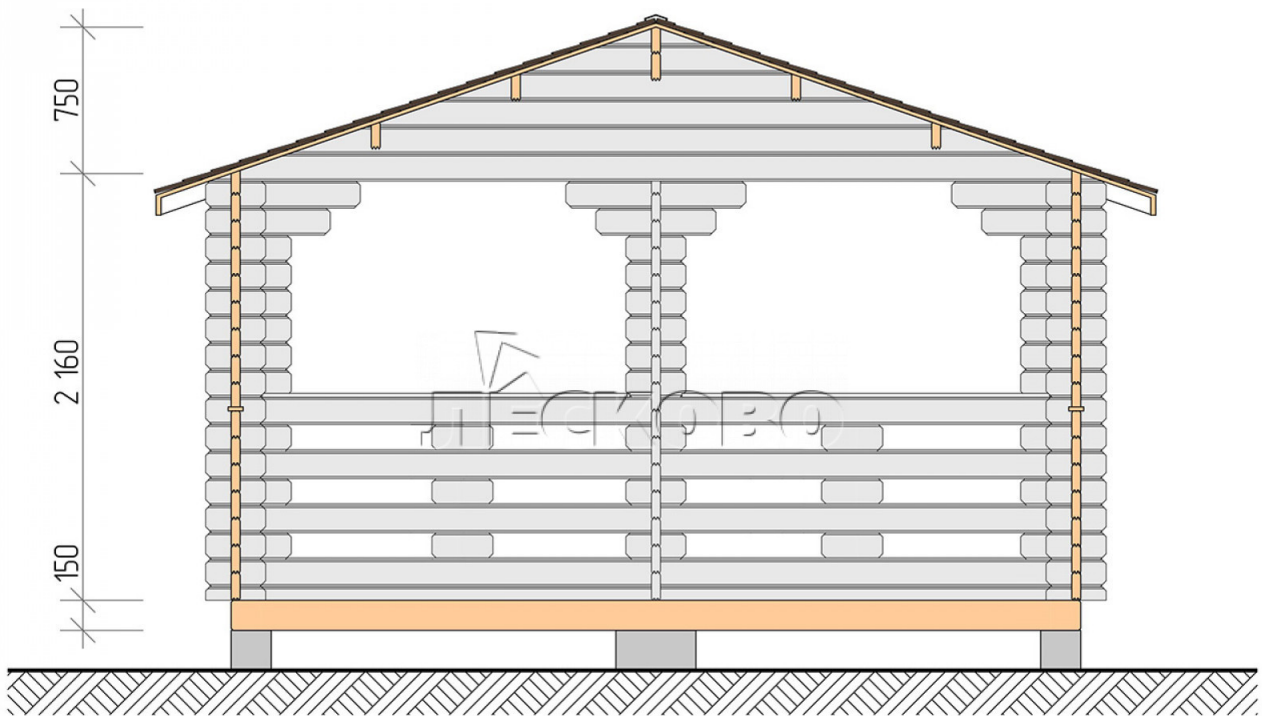

Pavillion "BS" serie 4.5×5.5

Projektabmessungen

4.5 × 5.5 / 21.9 m²

Цена

3.640 €

Balken

45 mm

65 mm
+ 814 €

Zusammenbau eines Hausbausatzes

Keine Montage erforderlich

Montage erforderlich
+ 910 €

Projektplanung

Разрез

Haus Kit

- Wall kit: mini-chamber drying chamber 44 × 145 mm with bowls for the project. The material of the

tree is spruce, pine (GOST 8486). Humidity 12-14%. The height of the walls is 2.16 m;

- Logs, lower harness: board 45 × 145 mm chamber drying 10-12%;
- Floors: floorboard 35 mm, chamber drying;
- Ceiling: imitation of a bar 20 × 135 mm, chamber drying;
- Platbands: dry planed board 20 × 100 mm;
- Roof: shingles;