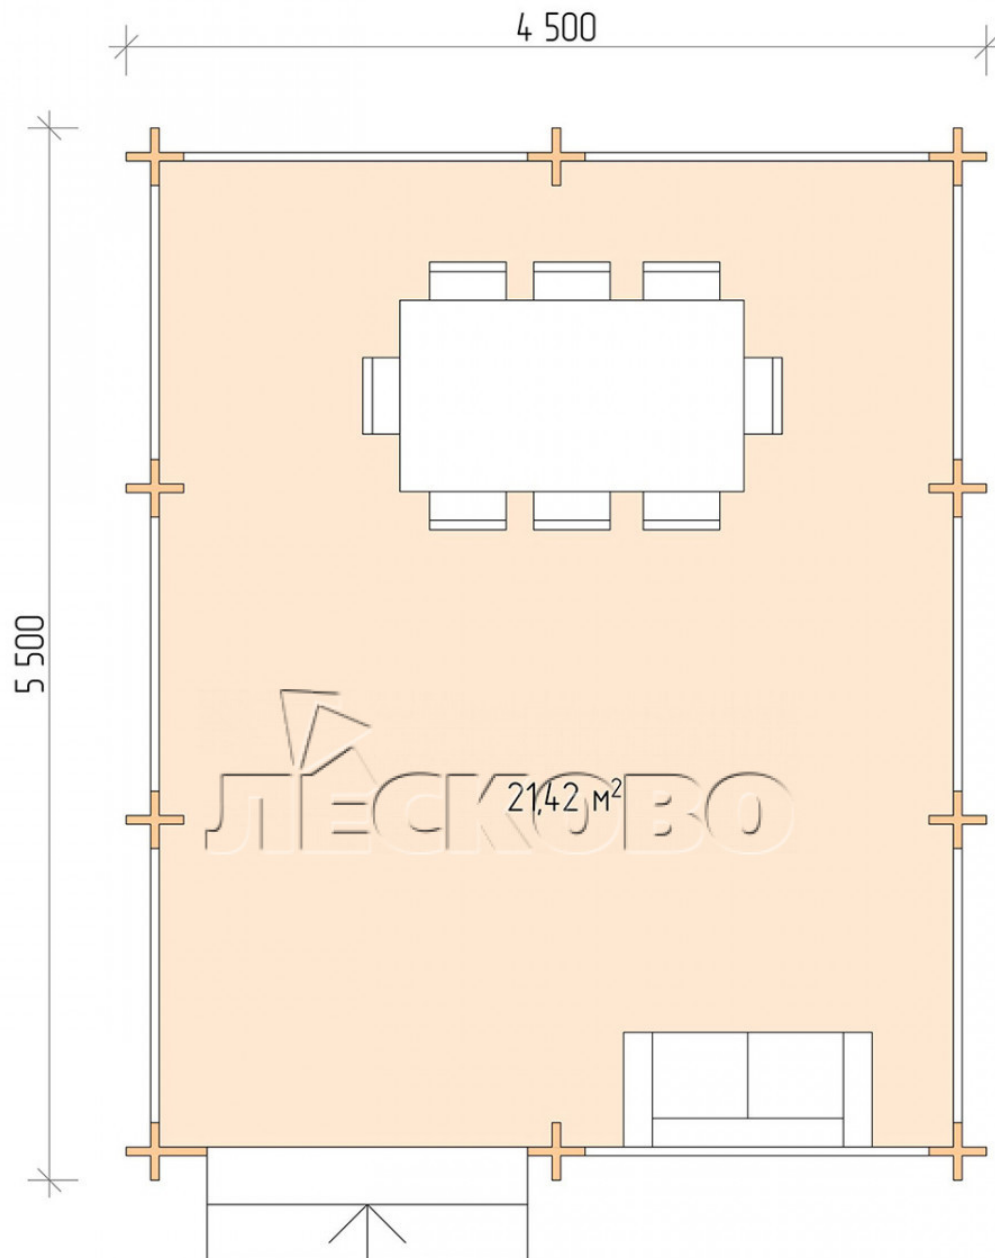

Pavillion "BS" serie 4.5×5.5

Projektanmessungen
4.5 × 5.5 / 21.9 m²

Hausset
2.720 €

Balken

45 mm

65 mm
+ 596 €

Projektplanung

4 500

5 500

Разрез

Haus Kit

- Wall kit: mini-chamber drying chamber 44×145 mm with bowls for the project. The material of the tree is spruce, pine (GOST 8486). Humidity 12-14%. The height of the walls is 2.16 m;
- Logs, lower harness: board 45×145 mm chamber drying 10-12%;
- Floors: floorboard 35 mm, chamber drying;
- Ceiling: imitation of a bar 20×135 mm, chamber drying;
- Platbands: dry planed board 20×100 mm;
- Roof: shingles;