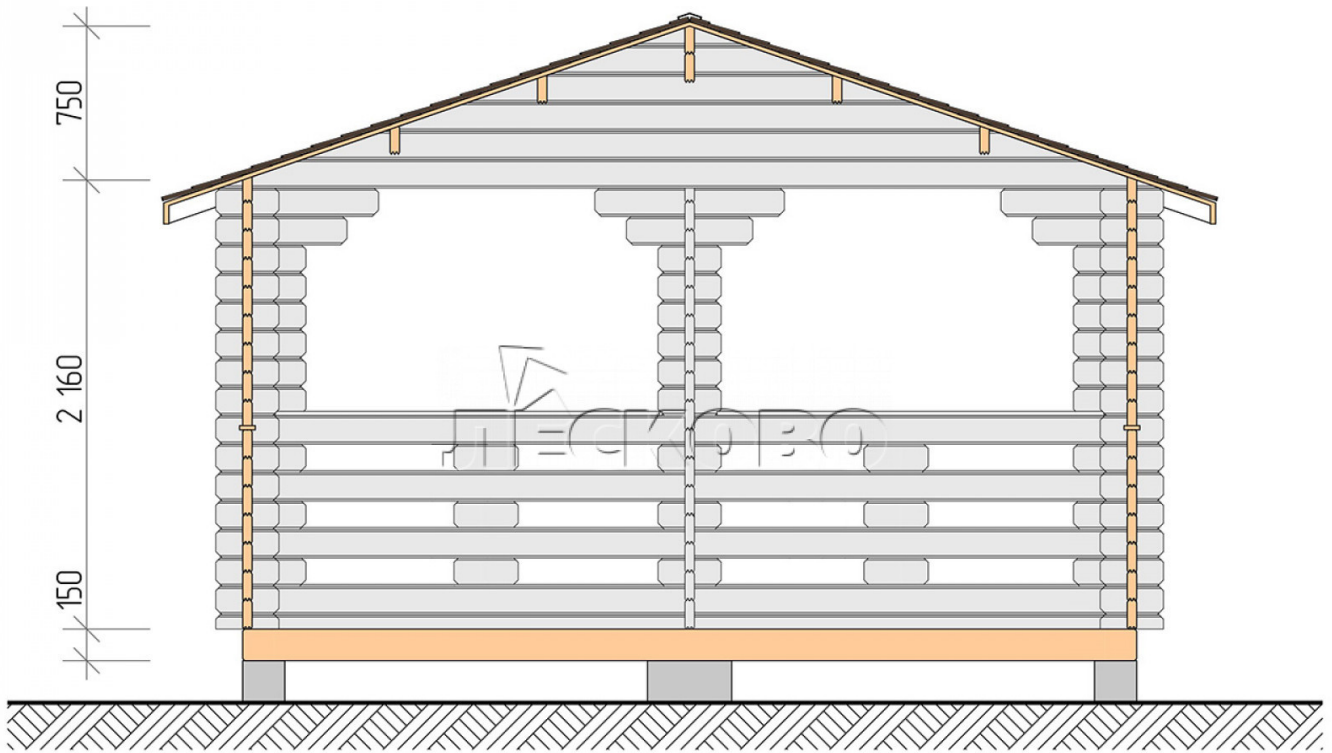

Pavillion "BS" serie 4.5×5.5

Projektanmessungen
4.5 × 5.5 / 21.9 m²

Hausset
2.720 €

Balken

45 mm

65 mm
+ 596 €

Projektplanung

4 500

5 500

Разрез

Haus Kit

- Wall kit: mini-chamber drying chamber 44×145 mm with bowls for the project. The material of the tree is spruce, pine (GOST 8486). Humidity 12-14%. The height of the walls is 2.16 m;
- Logs, lower harness: board 45×145 mm chamber drying 10-12%;
- Floors: floorboard 35 mm, chamber drying;
- Ceiling: imitation of a bar 20×135 mm, chamber drying;
- Platbands: dry planed board 20×100 mm;
- Roof: shingles;