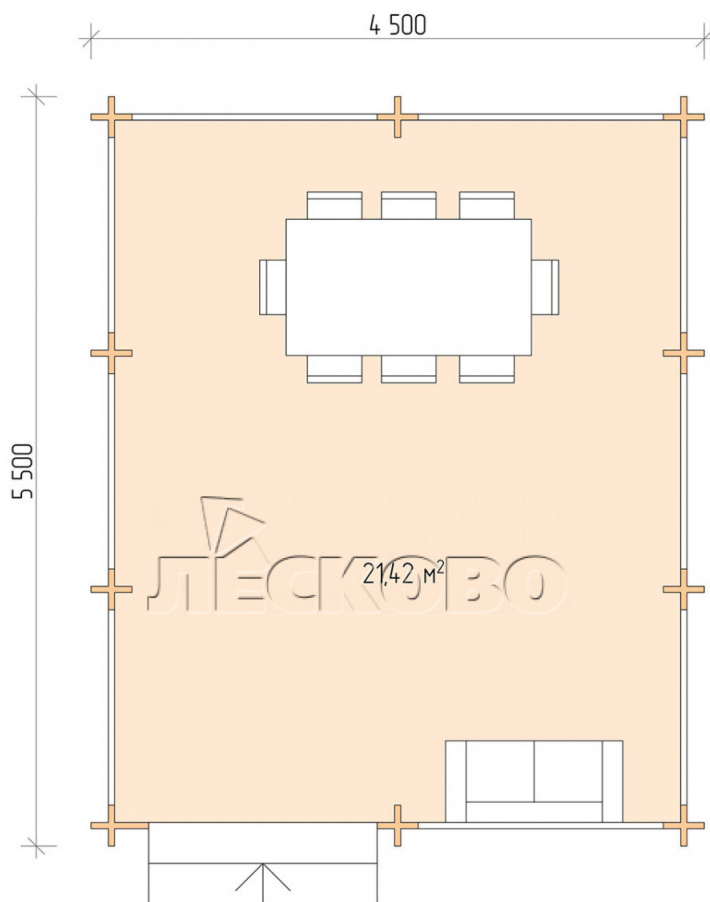

Pavillion "BS" serie 4.5×5.5

Projektabmessungen

4.5 × 5.5 / 21.9 m²

Цена

3.640 €

Balken

45 mm

65 mm
+ 814 €

Zusammenbau eines Hausbausatzes

Keine Montage erforderlich

Montage erforderlich
+ 910 €

Projektplanung

Разрез

Haus Kit

- Wall kit: mini-chamber drying chamber 44 × 145 mm with bowls for the project. The material of the

tree is spruce, pine (GOST 8486). Humidity 12-14%. The height of the walls is 2.16 m;

- Logs, lower harness: board 45 × 145 mm chamber drying 10-12%;
- Floors: floorboard 35 mm, chamber drying;
- Ceiling: imitation of a bar 20 × 135 mm, chamber drying;
- Platbands: dry planed board 20 × 100 mm;
- Roof: shingles;