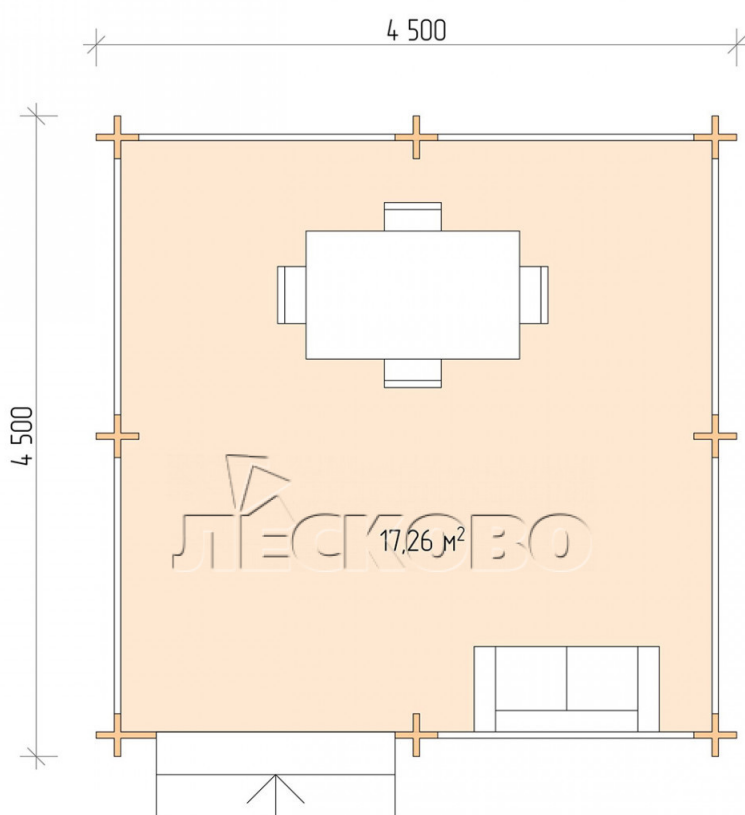

Разрез

Haus Kit

- Wall kit: mini-chamber drying chamber 44 × 145 mm with bowls for the project. The material of the