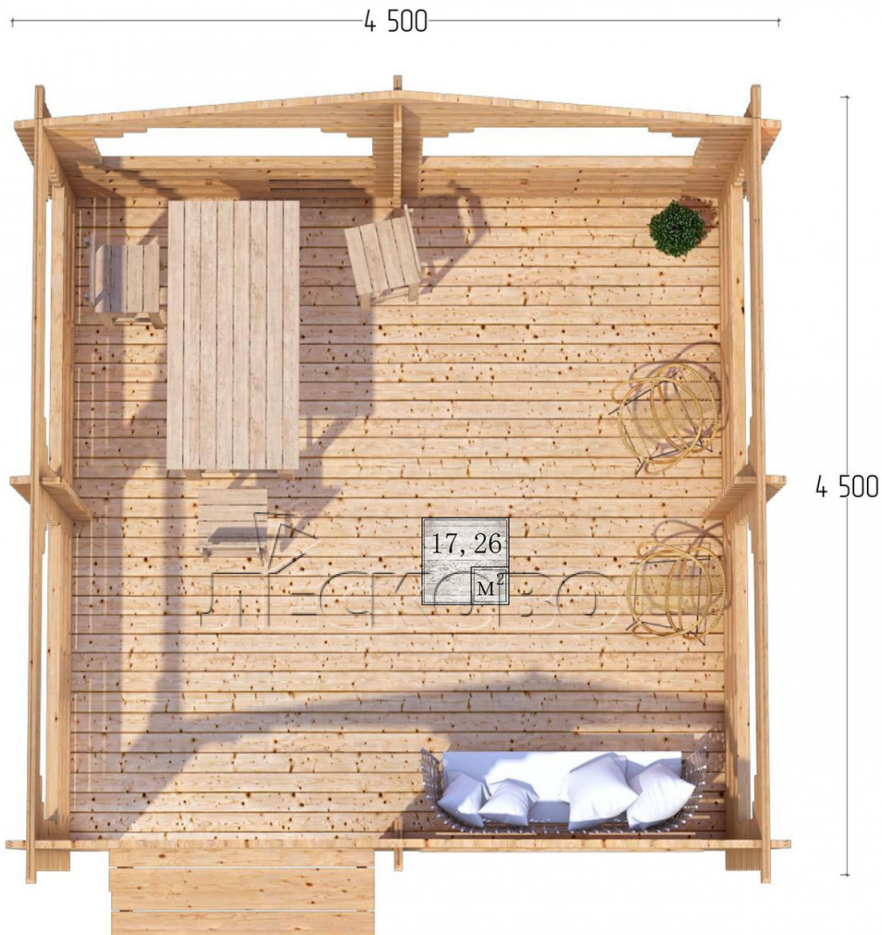

Projektplanung