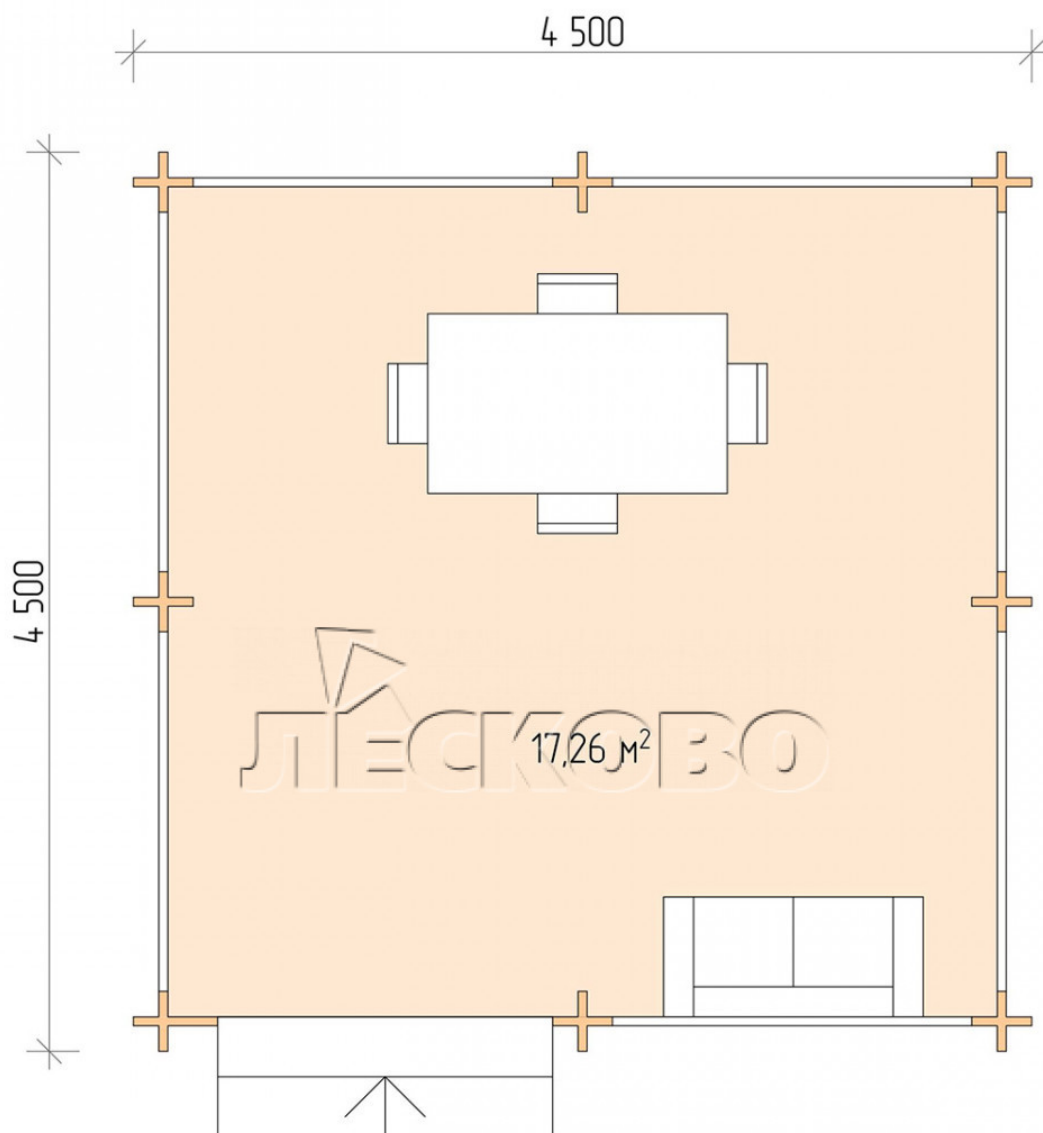

## Pavillion "BS" serie 4.5×4.5

Projektabmessungen

4.5 × 4.5 / 17.7 m<sup>2</sup>

Hausset

**2.128 €**

# Разрез

## Haus Kit

- Wall kit: mini-chamber drying chamber 44 × 145 mm with bowls for the project. The material of the tree is spruce, pine (GOST 8486). Humidity 12-14%. The height of the walls is 2.16 m;
- Logs, lower harness: board 45 × 145 mm chamber drying 10-12%;
- Floors: floorboard 35 mm, chamber drying;
- Ceiling: imitation of a bar 20 × 135 mm, chamber drying;
- Platbands: dry planed board 20 × 100 mm;
- Roof: shingles;