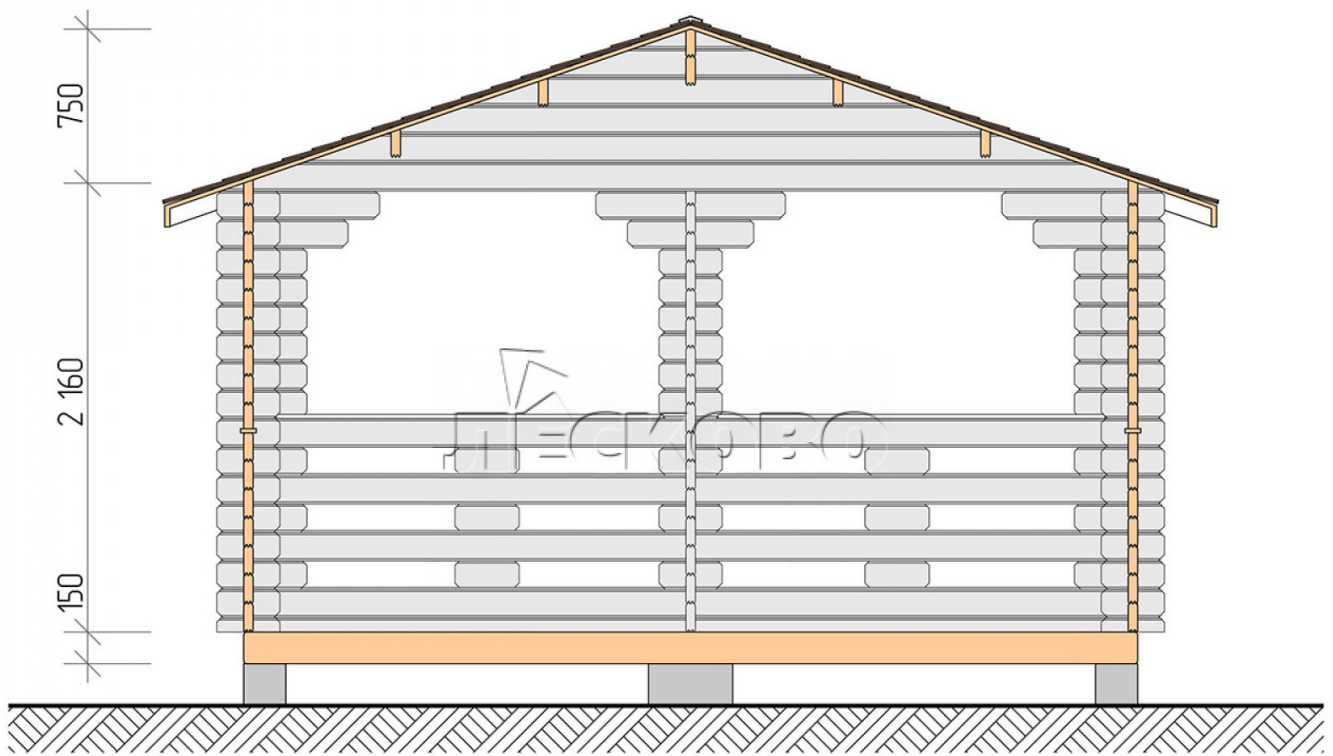

## Pavillion "BS" serie 4.5×4.5

Projektabmessungen

4.5 × 4.5 / 17.7 m<sup>2</sup>

Hausset

**2.128 €**

# Разрез

## Haus Kit

- Wall kit: mini-chamber drying chamber 44 × 145 mm with bowls for the project. The material of the tree is spruce, pine (GOST 8486). Humidity 12-14%. The height of the walls is 2.16 m;
- Logs, lower harness: board 45 × 145 mm chamber drying 10-12%;
- Floors: floorboard 35 mm, chamber drying;
- Ceiling: imitation of a bar 20 × 135 mm, chamber drying;
- Platbands: dry planed board 20 × 100 mm;
- Roof: shingles;