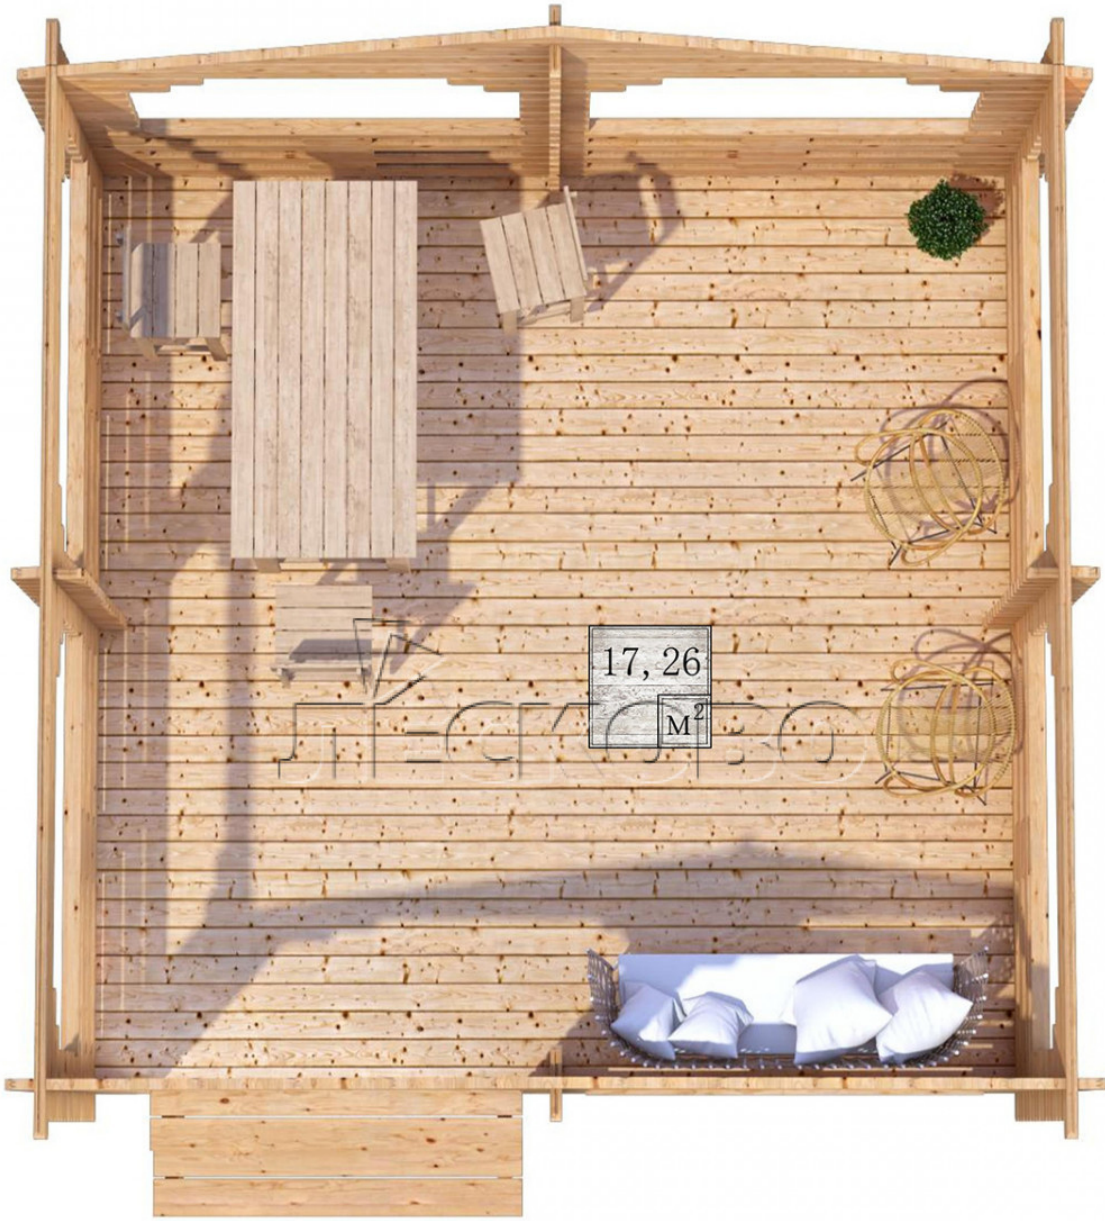

4 500

4 500

17,26

M²