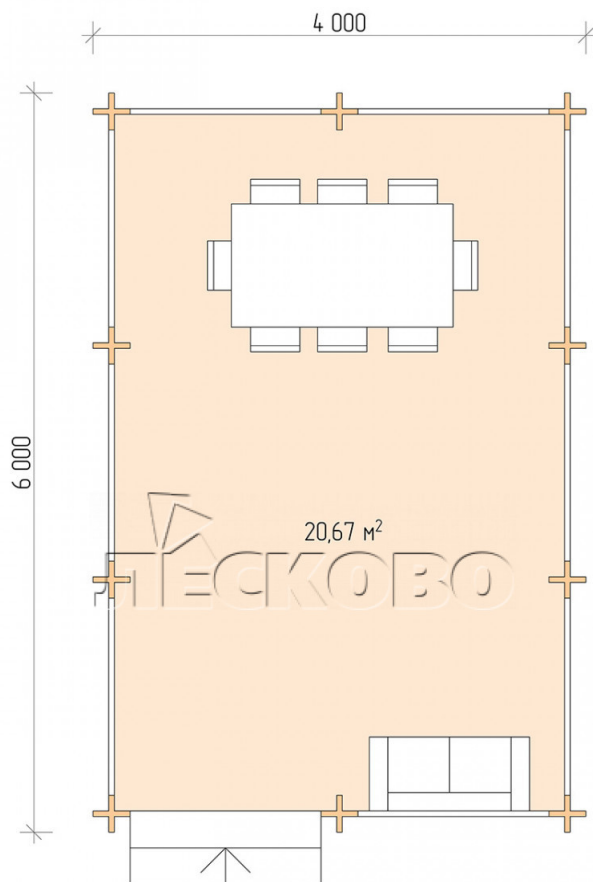

Pavillion "BS" serie 4×6

Projektabmessungen

4 × 6 / 21.1 m²

Цена

3.600 €

Balken

45 mm

65 mm
+ 806 €

Zusammenbau eines Hausbausatzes

Keine Montage erforderlich

Montage erforderlich
+ 900 €

Projektplanung

Разрез

Haus Kit

- Wall kit: mini-chamber drying chamber 44 × 145 mm with bowls for the project. The material of the

tree is spruce, pine (GOST 8486). Humidity 12-14%. The height of the walls is 2.16 m;

- Logs, lower harness: board 45 × 145 mm chamber drying 10-12%;
- Floors: floorboard 35 mm, chamber drying;
- Ceiling: imitation of a bar 20 × 135 mm, chamber drying;
- Platbands: dry planed board 20 × 100 mm;
- Roof: shingles;