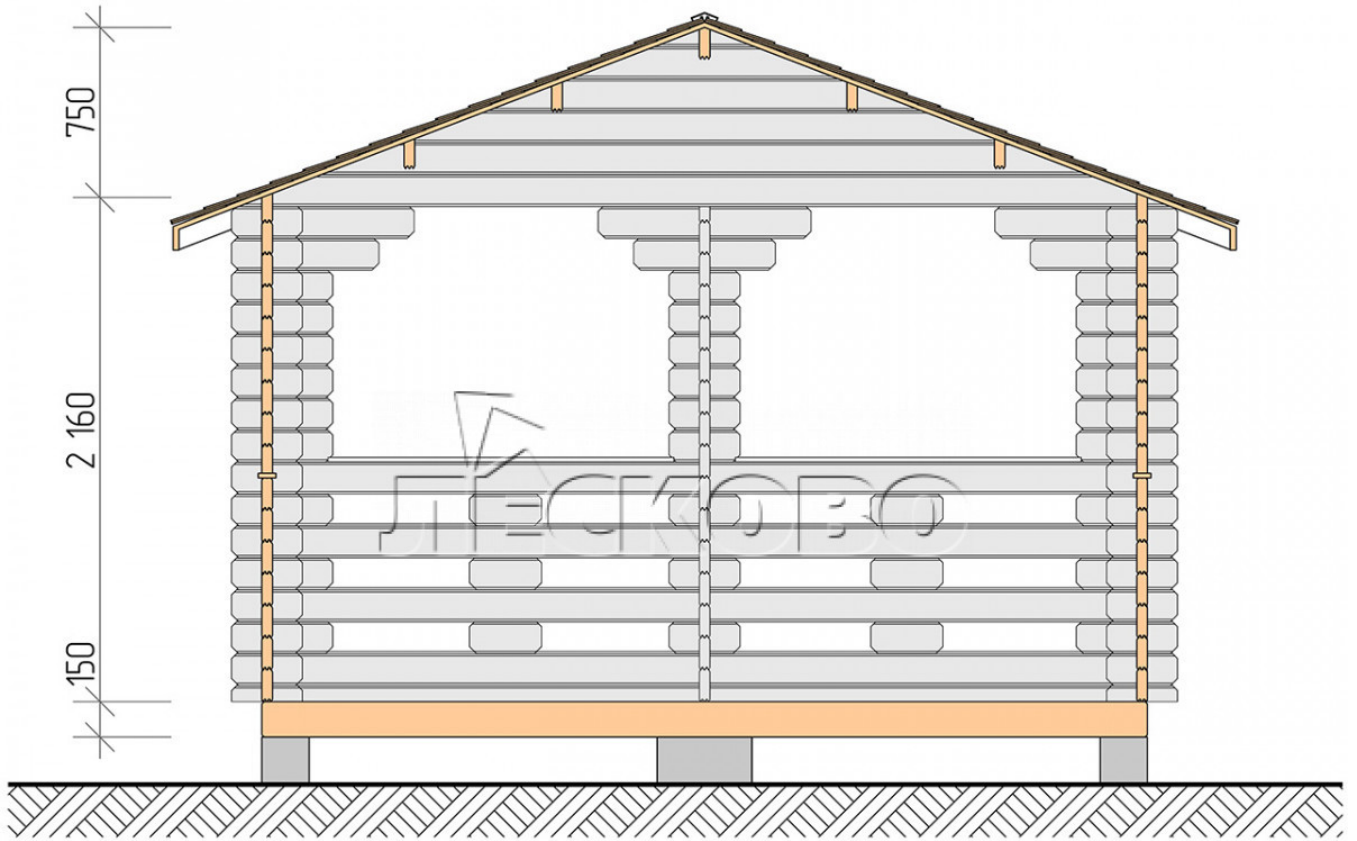

Pavillion "BS" serie 4×6

Projektanmessungen

4 × 6 / 21.1 m²

Hausset

2.735 €

Balken

45 mm

65 mm
+ 599 €

Projektplanung

4 000

6 000

Разрез

Haus Kit

- Wall kit: mini-chamber drying chamber 44 × 145 mm with bowls for the project. The material of the tree is spruce, pine (GOST 8486). Humidity 12-14%. The height of the walls is 2.16 m;
- Logs, lower harness: board 45 × 145 mm chamber drying 10-12%;
- Floors: floorboard 35 mm, chamber drying;
- Ceiling: imitation of a bar 20 × 135 mm, chamber drying;
- Platbands: dry planed board 20 × 100 mm;
- Roof: shingles;