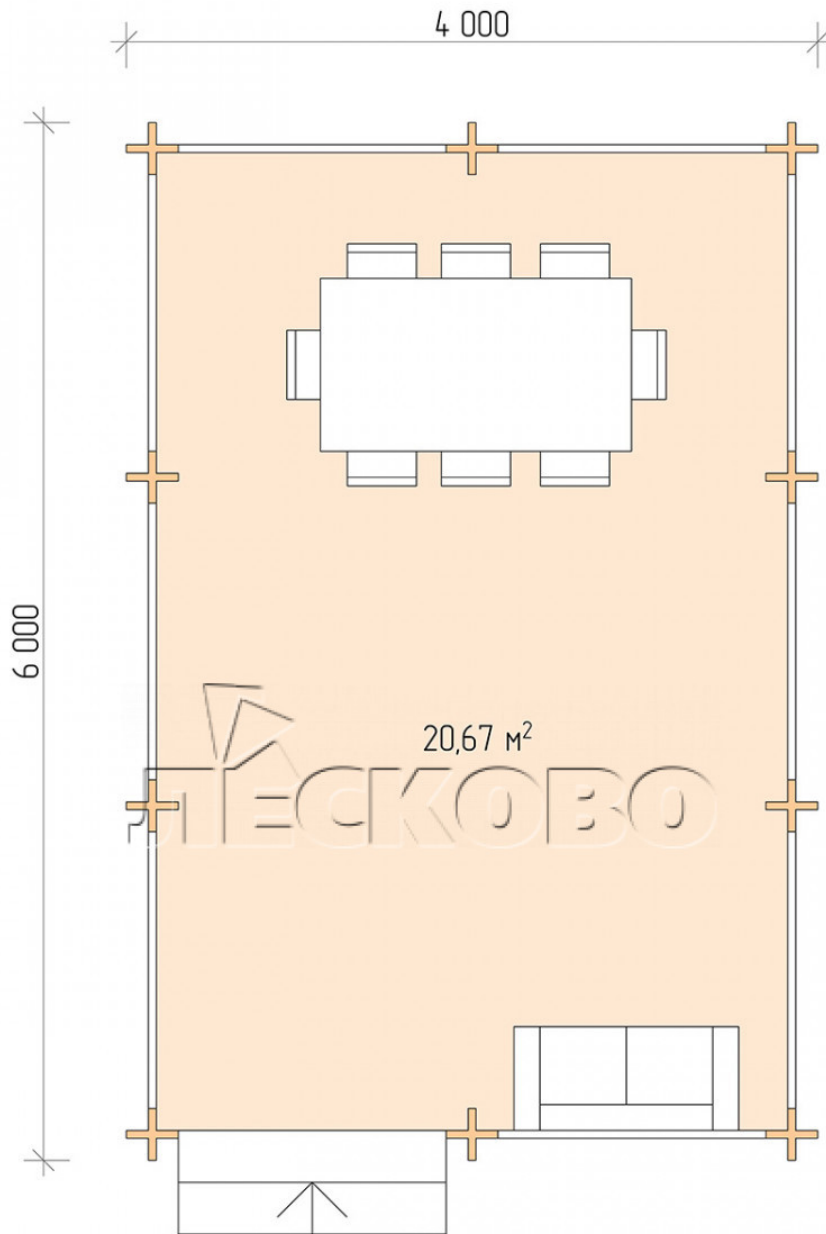

Pavillion "BS" serie 4×6

Projektanmessungen

4 × 6 / 21.1 m²

Hausset

2.735 €

Balken

45 mm

65 mm
+ 599 €

Projektplanung

4 000

6 000

Разрез

Haus Kit

- Wall kit: mini-chamber drying chamber 44 × 145 mm with bowls for the project. The material of the tree is spruce, pine (GOST 8486). Humidity 12-14%. The height of the walls is 2.16 m;
- Logs, lower harness: board 45 × 145 mm chamber drying 10-12%;
- Floors: floorboard 35 mm, chamber drying;
- Ceiling: imitation of a bar 20 × 135 mm, chamber drying;
- Platbands: dry planed board 20 × 100 mm;
- Roof: shingles;