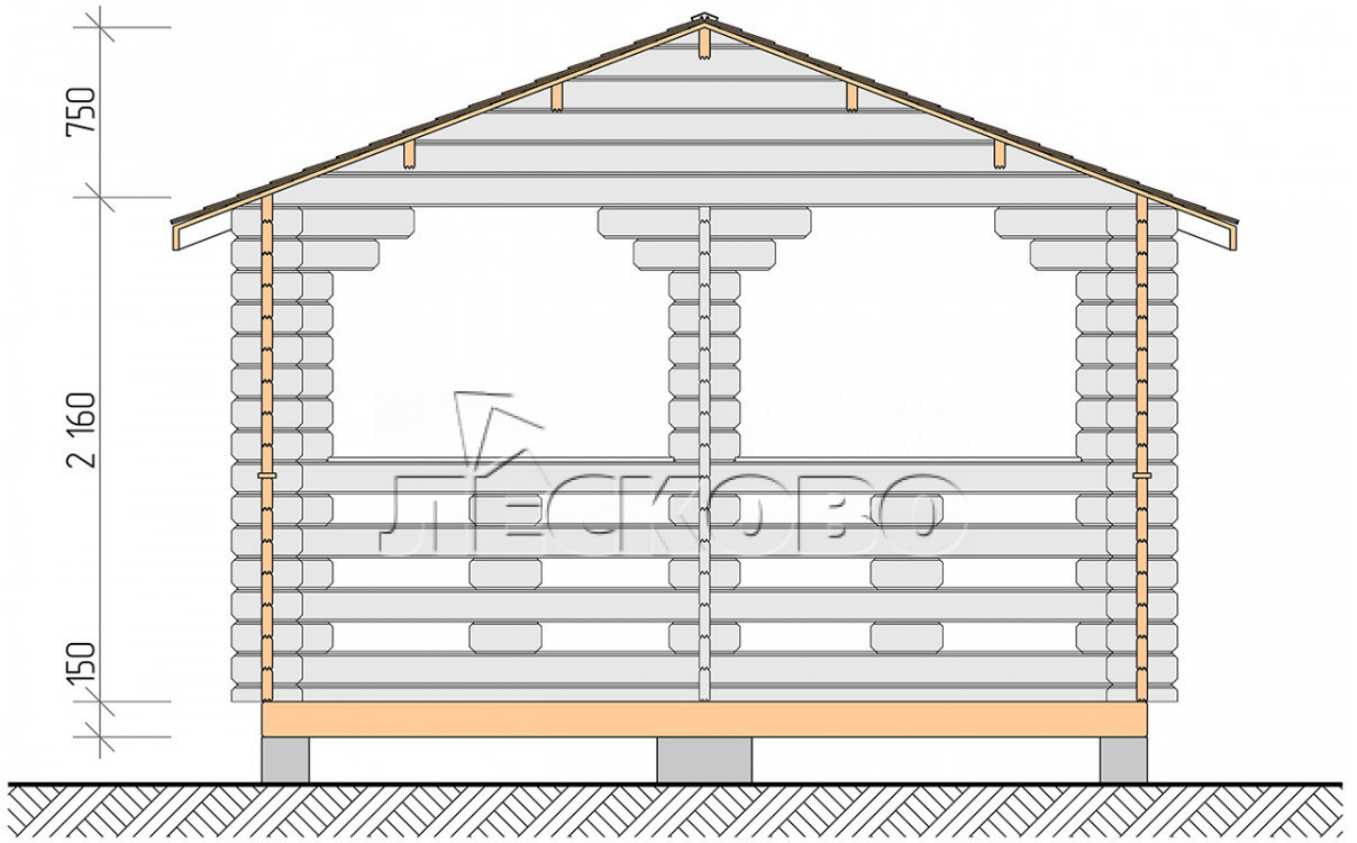

## Pavillion "BS" serie 4x5

Projektabmessungen

4 × 5 / 17.4 m<sup>2</sup>

Hausset

**2.248 €**

### Balken

45 MM

65 MM  
+ 495 €

# Разрез

## Haus Kit

- Wall kit: mini-chamber drying chamber  $44 \times 145$  mm with bowls for the project. The material of the tree is spruce, pine (GOST 8486). Humidity 12-14%. The height of the walls is 2.16 m;
- Logs, lower harness: board  $45 \times 145$  mm chamber drying 10-12%;
- Floors: floorboard 35 mm, chamber drying;
- Ceiling: imitation of a bar  $20 \times 135$  mm, chamber drying;
- Platbands: dry planed board  $20 \times 100$  mm;
- Roof: shingles;