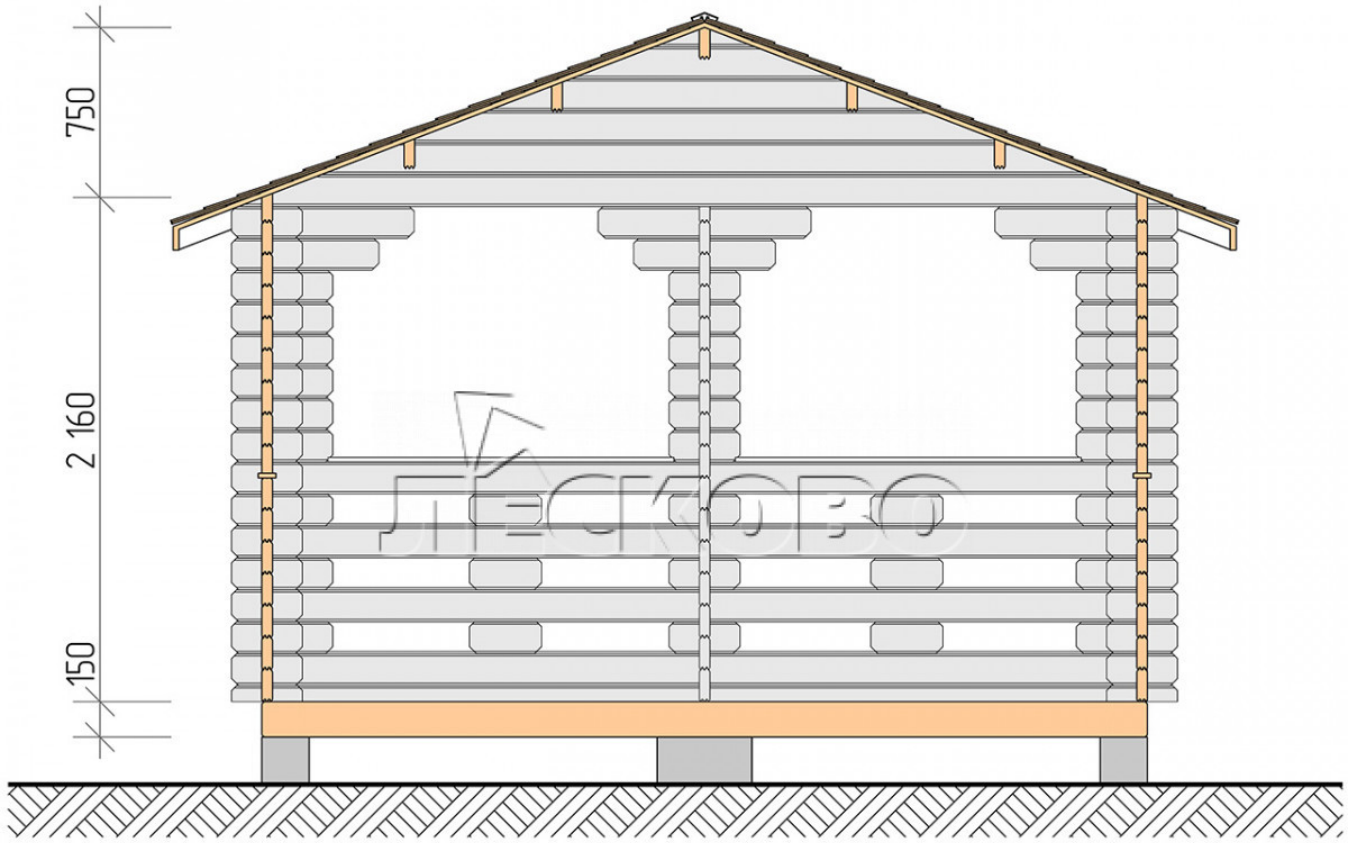

Pavillion "BS" serie 4x5

Projektanmessungen

4 × 5 / 17.4 m²

Hausset

2.673 €

Balken

45 mm

65 mm
+ 616 €

Projektplanung

Разрез

Haus Kit

- Wall kit: mini-chamber drying chamber 44×145 mm with bowls for the project. The material of the tree is spruce, pine (GOST 8486). Humidity 12-14%. The height of the walls is 2.16 m;
- Logs, lower harness: board 45×145 mm chamber drying 10-12%;
- Floors: floorboard 35 mm, chamber drying;
- Ceiling: imitation of a bar 20×135 mm, chamber drying;
- Platbands: dry planed board 20×100 mm;
- Roof: shingles;