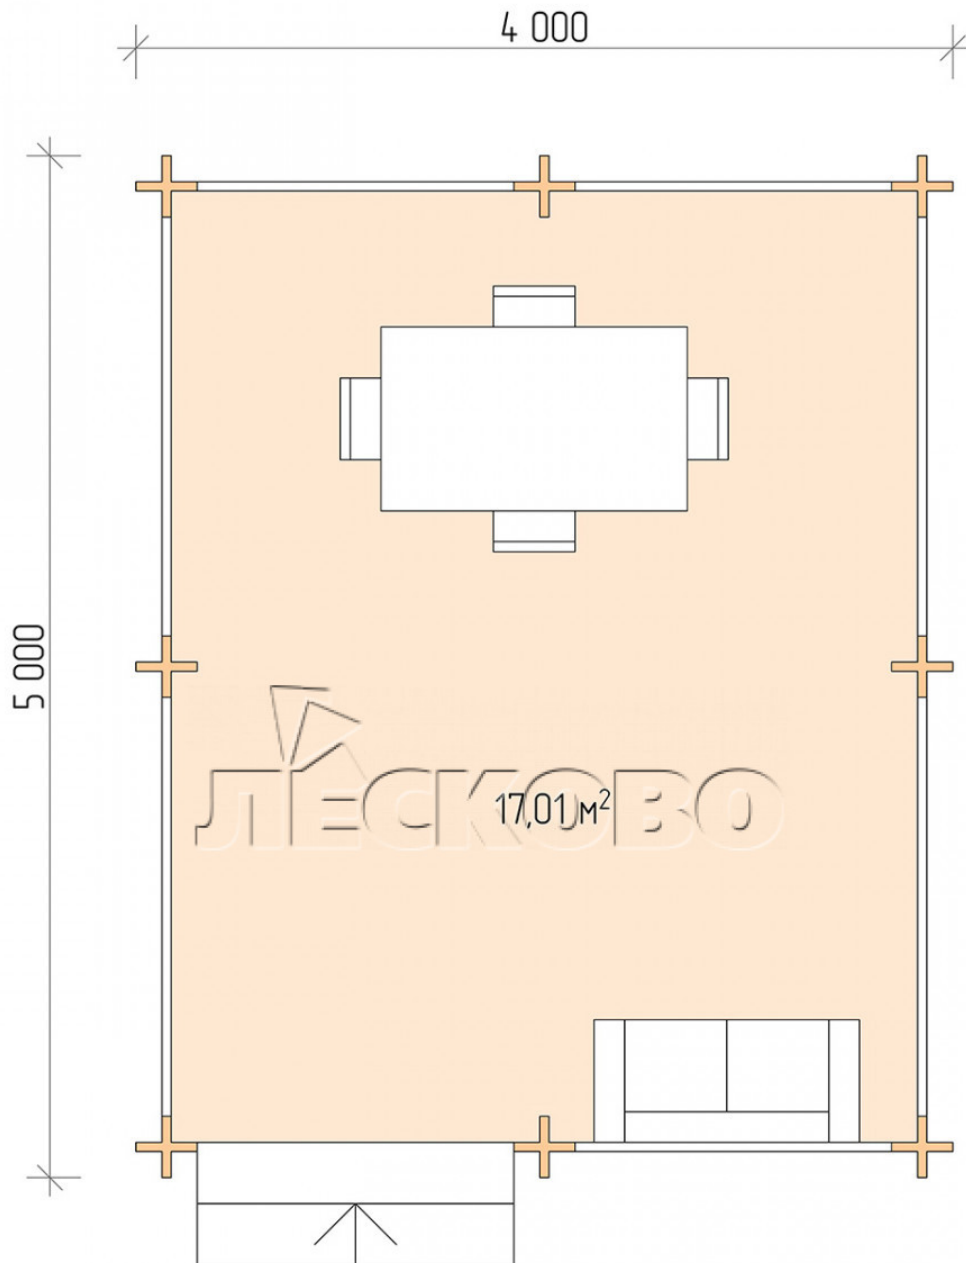

Pavillion "BS" serie 4x5

Projektanmessungen

4 × 5 / 17.4 m²

Hausset

2.673 €

Balken

45 mm

65 mm
+ 616 €

Projektplanung

Разрез

Haus Kit

- Wall kit: mini-chamber drying chamber 44×145 mm with bowls for the project. The material of the tree is spruce, pine (GOST 8486). Humidity 12-14%. The height of the walls is 2.16 m;
- Logs, lower harness: board 45×145 mm chamber drying 10-12%;
- Floors: floorboard 35 mm, chamber drying;
- Ceiling: imitation of a bar 20×135 mm, chamber drying;
- Platbands: dry planed board 20×100 mm;
- Roof: shingles;