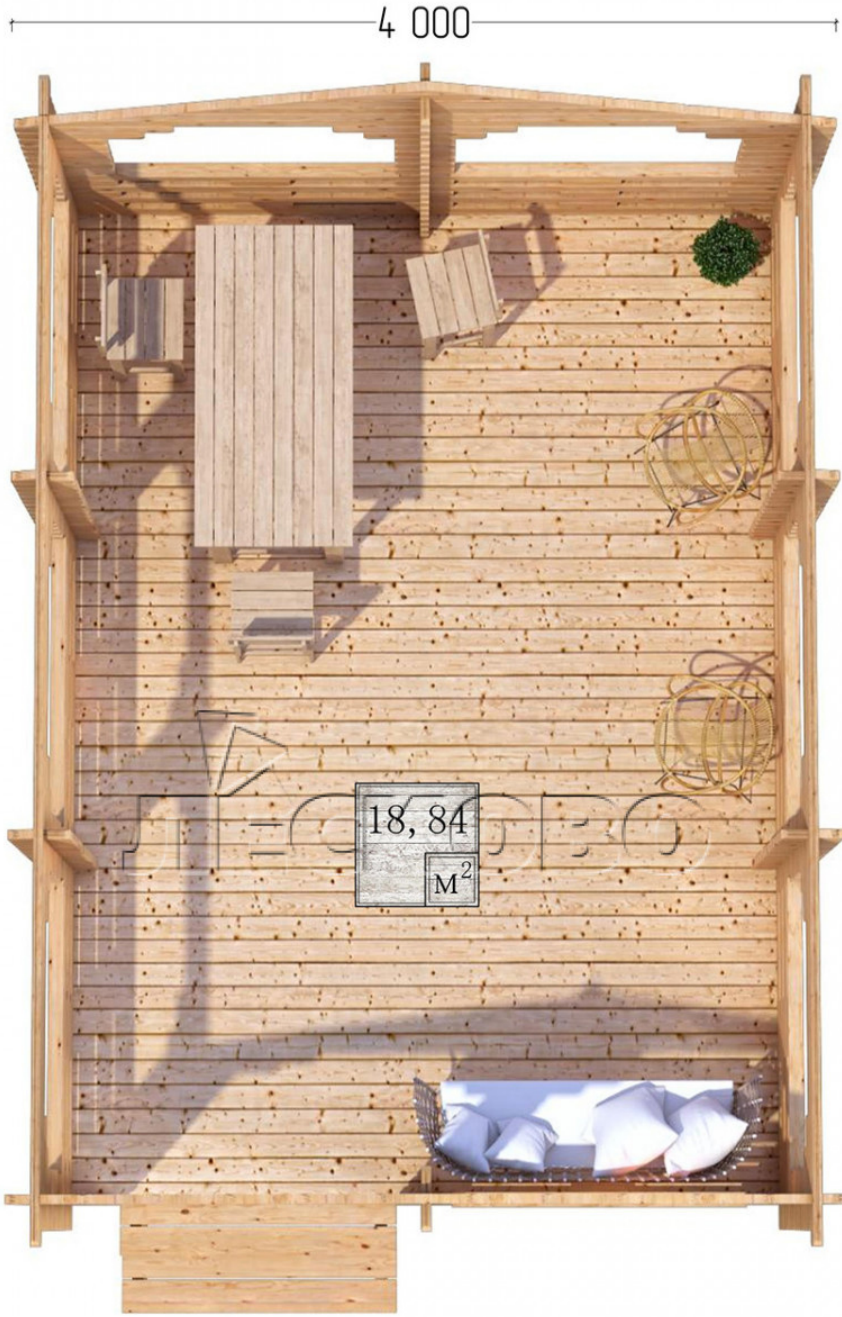

4 000

5 500

18,84
M²