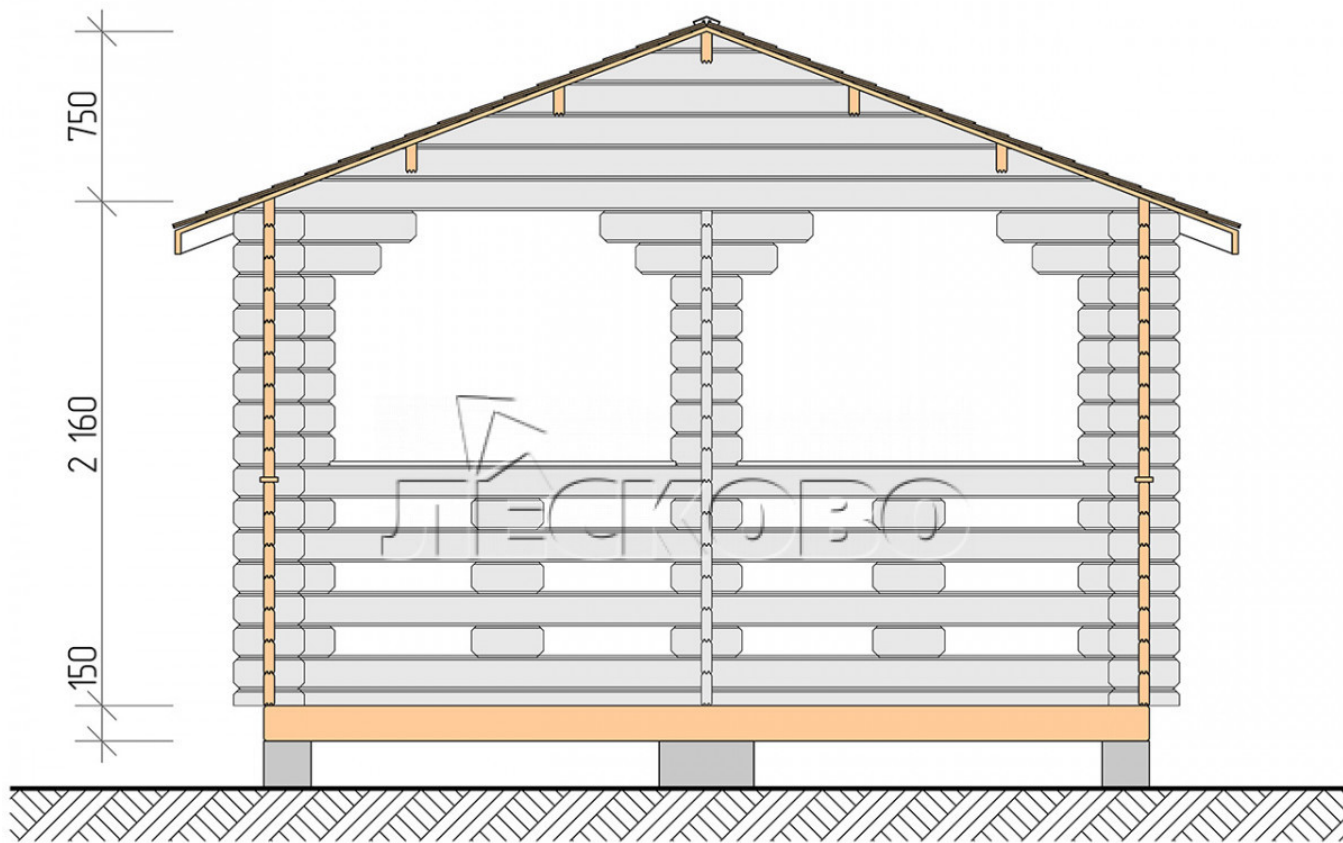

## Pavillion "BS" serie 4x5.5

Projektanmessungen

4 × 5.5 / 19.3 m<sup>2</sup>

Hausset

**2.499 €**

# Разрез

## Haus Kit

- Wall kit: mini-chamber drying chamber  $44 \times 145$  mm with bowls for the project. The material of the tree is spruce, pine (GOST 8486). Humidity 12-14%. The height of the walls is 2.16 m;
- Logs, lower harness: board  $45 \times 145$  mm chamber drying 10-12%;
- Floors: floorboard 35 mm, chamber drying;
- Ceiling: imitation of a bar  $20 \times 135$  mm, chamber drying;
- Platbands: dry planed board  $20 \times 100$  mm;
- Roof: shingles;