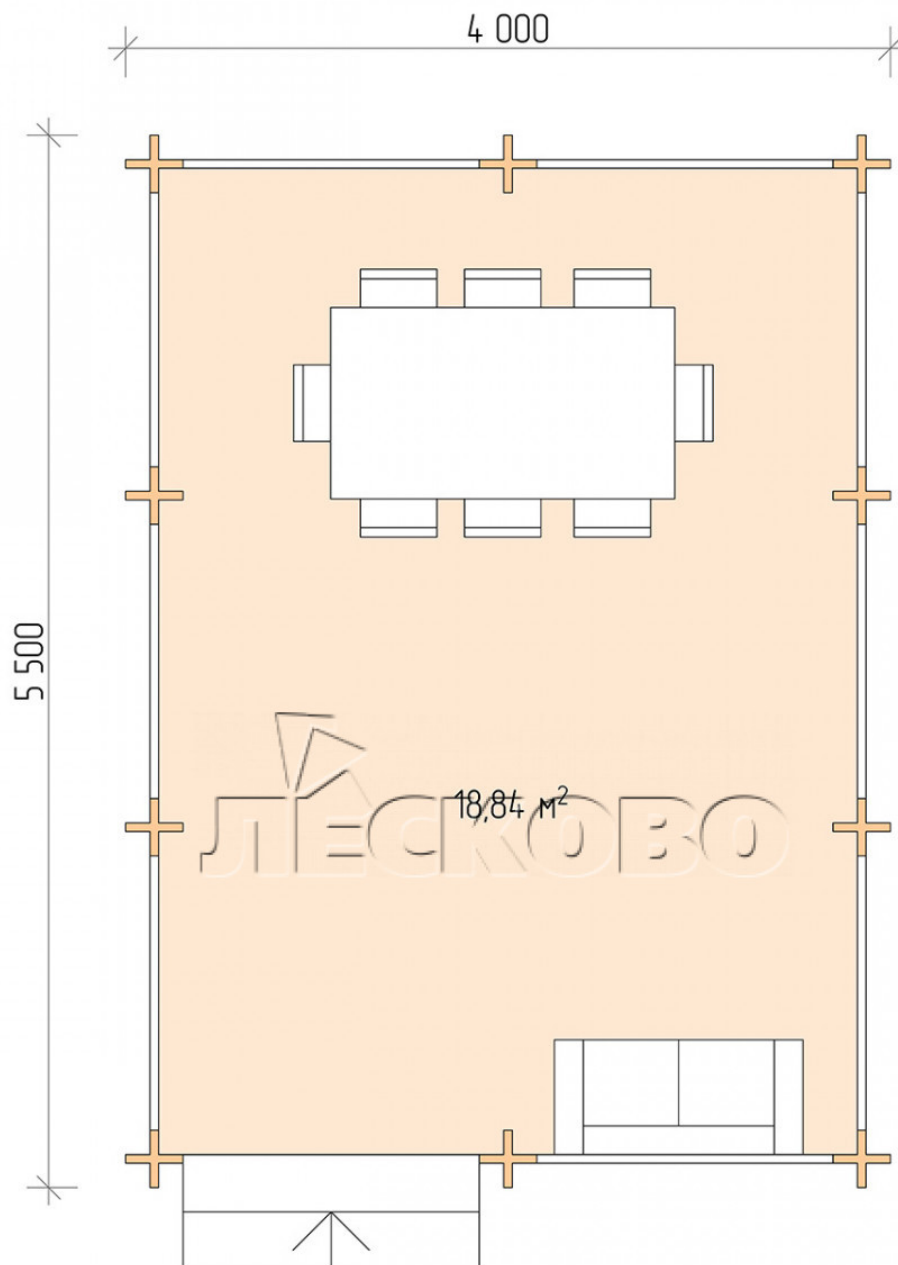

## Pavillion "BS" serie 4x5.5

Projektanmessungen

4 × 5.5 / 19.3 m<sup>2</sup>

Hausset

**2.499 €**

# Разрез

## Haus Kit

- Wall kit: mini-chamber drying chamber  $44 \times 145$  mm with bowls for the project. The material of the tree is spruce, pine (GOST 8486). Humidity 12-14%. The height of the walls is 2.16 m;
- Logs, lower harness: board  $45 \times 145$  mm chamber drying 10-12%;
- Floors: floorboard 35 mm, chamber drying;
- Ceiling: imitation of a bar  $20 \times 135$  mm, chamber drying;
- Platbands: dry planed board  $20 \times 100$  mm;
- Roof: shingles;