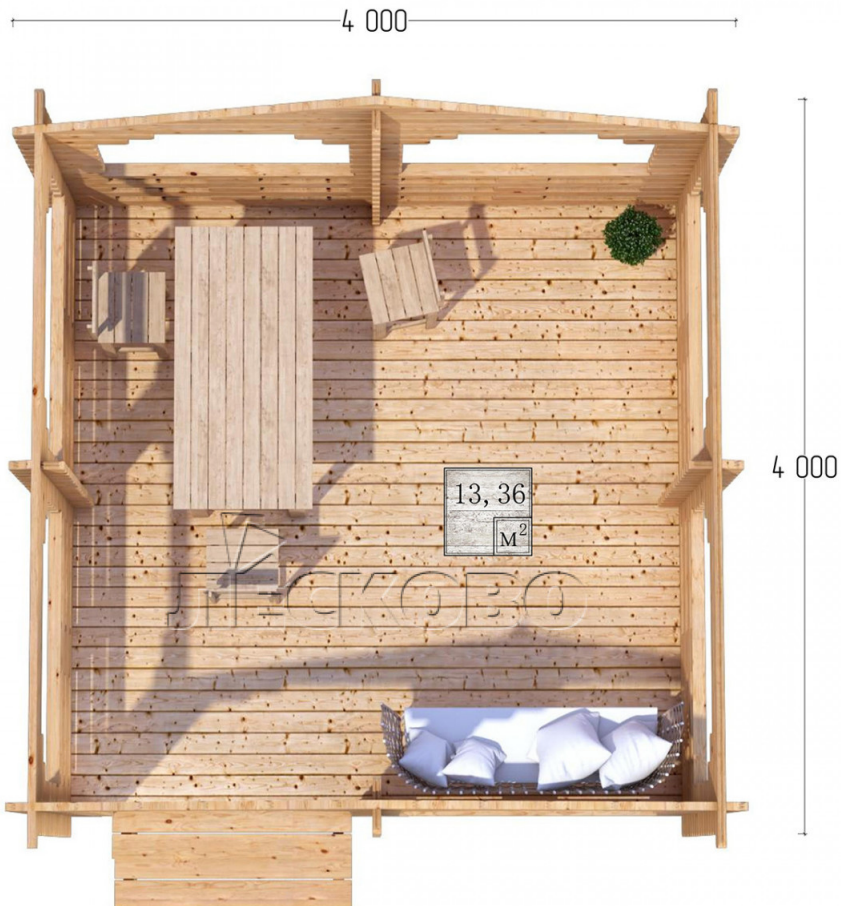

Pavillion "BS" serie 4×4

Projektabmessungen

4 × 4 / 13.7 m²

Цена

2.574 €

Balken

45 mm

65 mm
+ 605 €

Zusammenbau eines Hausbausatzes

Keine Montage erforderlich

Montage erforderlich
+ 644 €

Projektplanung

Разрез

Haus Kit

- Wall kit: mini-chamber drying chamber 44 × 145 mm with bowls for the project. The material of the

tree is spruce, pine (GOST 8486). Humidity 12-14%. The height of the walls is 2.16 m;

- Logs, lower harness: board 45 × 145 mm chamber drying 10-12%;
- Floors: floorboard 35 mm, chamber drying;
- Ceiling: imitation of a bar 20 × 135 mm, chamber drying;
- Platbands: dry planed board 20 × 100 mm;
- Roof: shingles;