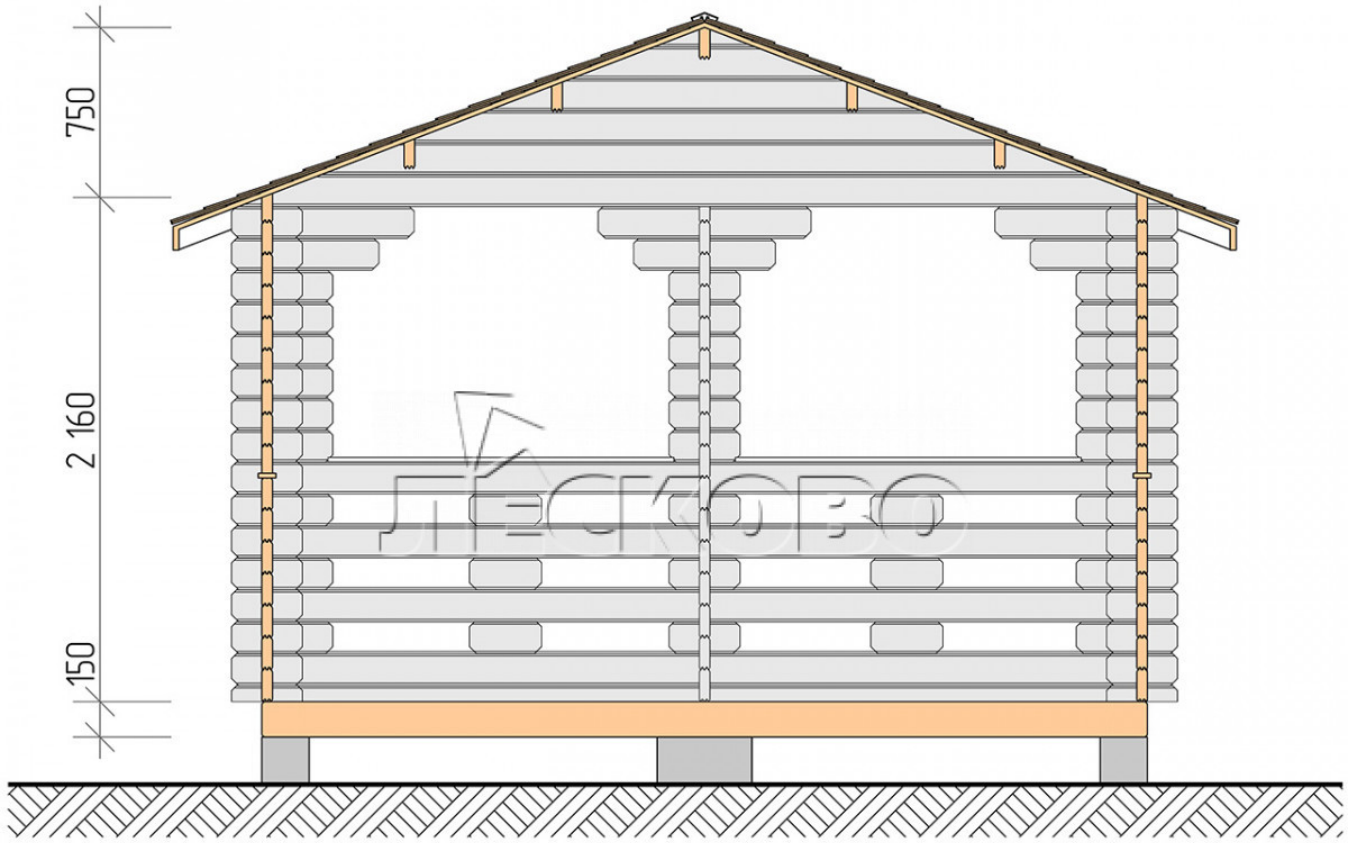

Pavillion "BS" serie 4x4

Projektabmessungen

4 × 4 / 13.7 m²

Hausset

1.966 €

Balken

45 MM

65 MM
+ 452 €

Projektplanung

4 000

4 000

Разрез

Haus Kit

- Wall kit: mini-chamber drying chamber 44×145 mm with bowls for the project. The material of the tree is spruce, pine (GOST 8486). Humidity 12-14%. The height of the walls is 2.16 m;
- Logs, lower harness: board 45×145 mm chamber drying 10-12%;
- Floors: floorboard 35 mm, chamber drying;
- Ceiling: imitation of a bar 20×135 mm, chamber drying;
- Platbands: dry planed board 20×100 mm;
- Roof: shingles;