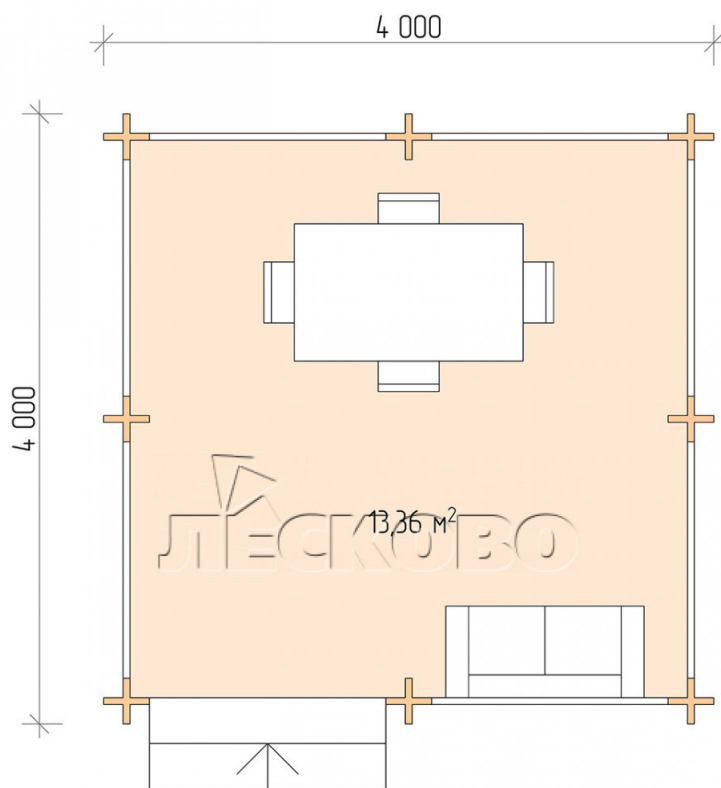

Pavillion "BS" serie 4×4

Projektabmessungen

4 × 4 / 13.7 m²

Цена

2.574 €

Balken

45 mm

65 mm
+ 605 €

Zusammenbau eines Hausbausatzes

Keine Montage erforderlich

Montage erforderlich
+ 644 €

Projektplanung

Разрез

Haus Kit

- Wall kit: mini-chamber drying chamber 44 × 145 mm with bowls for the project. The material of the

tree is spruce, pine (GOST 8486). Humidity 12-14%. The height of the walls is 2.16 m;

- Logs, lower harness: board 45 × 145 mm chamber drying 10-12%;
- Floors: floorboard 35 mm, chamber drying;
- Ceiling: imitation of a bar 20 × 135 mm, chamber drying;
- Platbands: dry planed board 20 × 100 mm;
- Roof: shingles;