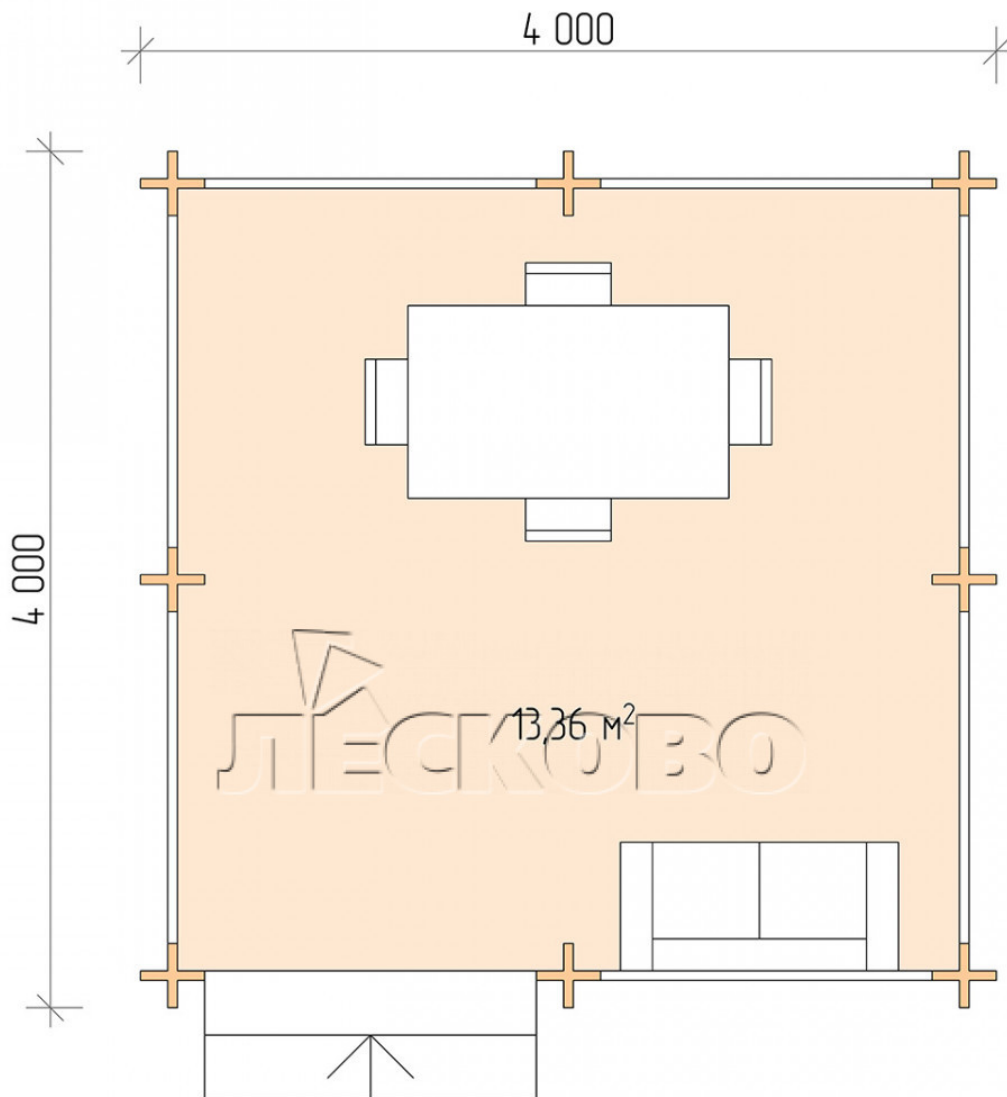

Pavillion "BS" serie 4x4

Projektabmessungen

4 × 4 / 13.7 m²

Hausset

1.966 €

Balken

45 MM

65 MM
+ 452 €

Projektplanung

4 000

4 000

Разрез

Haus Kit

- Wall kit: mini-chamber drying chamber 44×145 mm with bowls for the project. The material of the tree is spruce, pine (GOST 8486). Humidity 12-14%. The height of the walls is 2.16 m;
- Logs, lower harness: board 45×145 mm chamber drying 10-12%;
- Floors: floorboard 35 mm, chamber drying;
- Ceiling: imitation of a bar 20×135 mm, chamber drying;
- Platbands: dry planed board 20×100 mm;
- Roof: shingles;