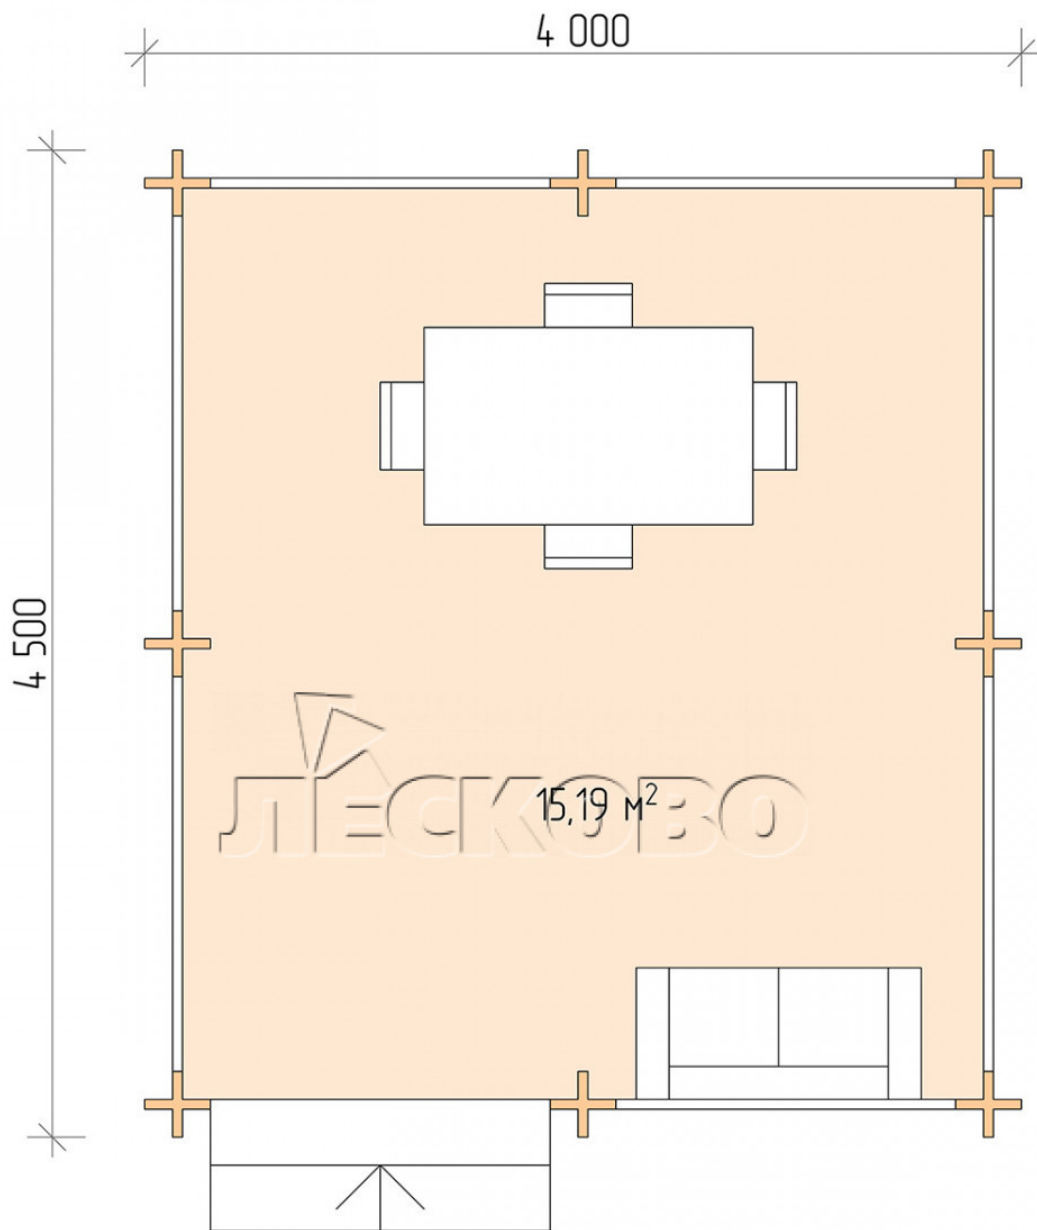

Pavillion "BS" series 4×4.5

Projektabmessungen

4 × 4.5 / 15.6 m²

Hausset

2.105 €

Balken

45 MM

65 MM
+ 471 €

Projektplanung

Разрез

Haus Kit

- Wall kit: mini-chamber drying chamber 44×145 mm with bowls for the project. The material of the tree is spruce, pine (GOST 8486). Humidity 12-14%. The height of the walls is 2.16 m;
- Logs, lower harness: board 45×145 mm chamber drying 10-12%;
- Floors: floorboard 35 mm, chamber drying;
- Ceiling: imitation of a bar 20×135 mm, chamber drying;
- Platbands: dry planed board 20×100 mm;
- Roof: shingles;