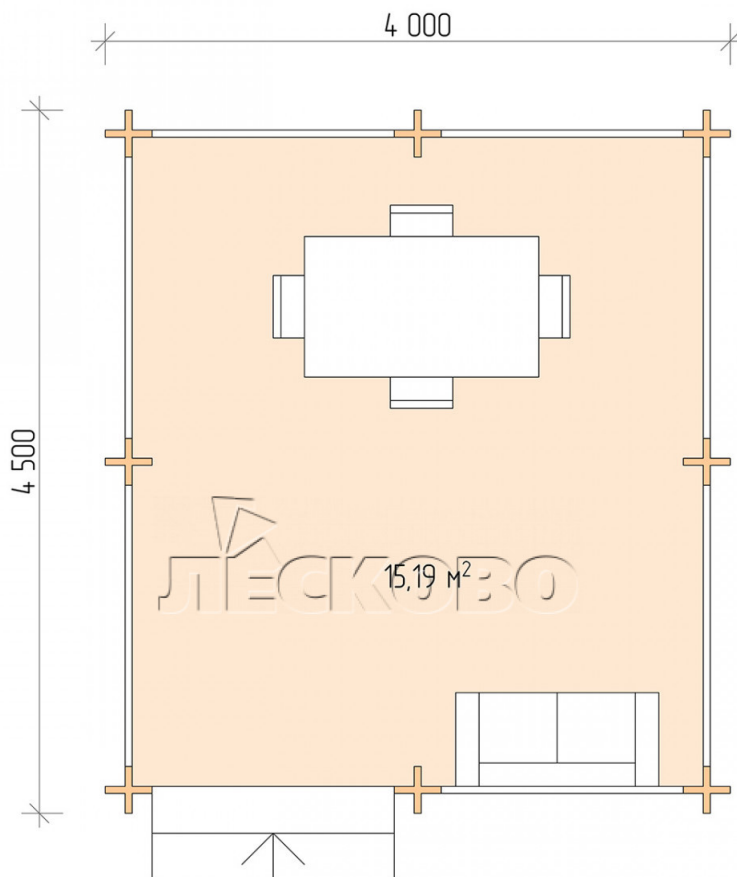

Разрез

Haus Kit

- Wall kit: mini-chamber drying chamber 44 × 145 mm with bowls for the project. The material of the