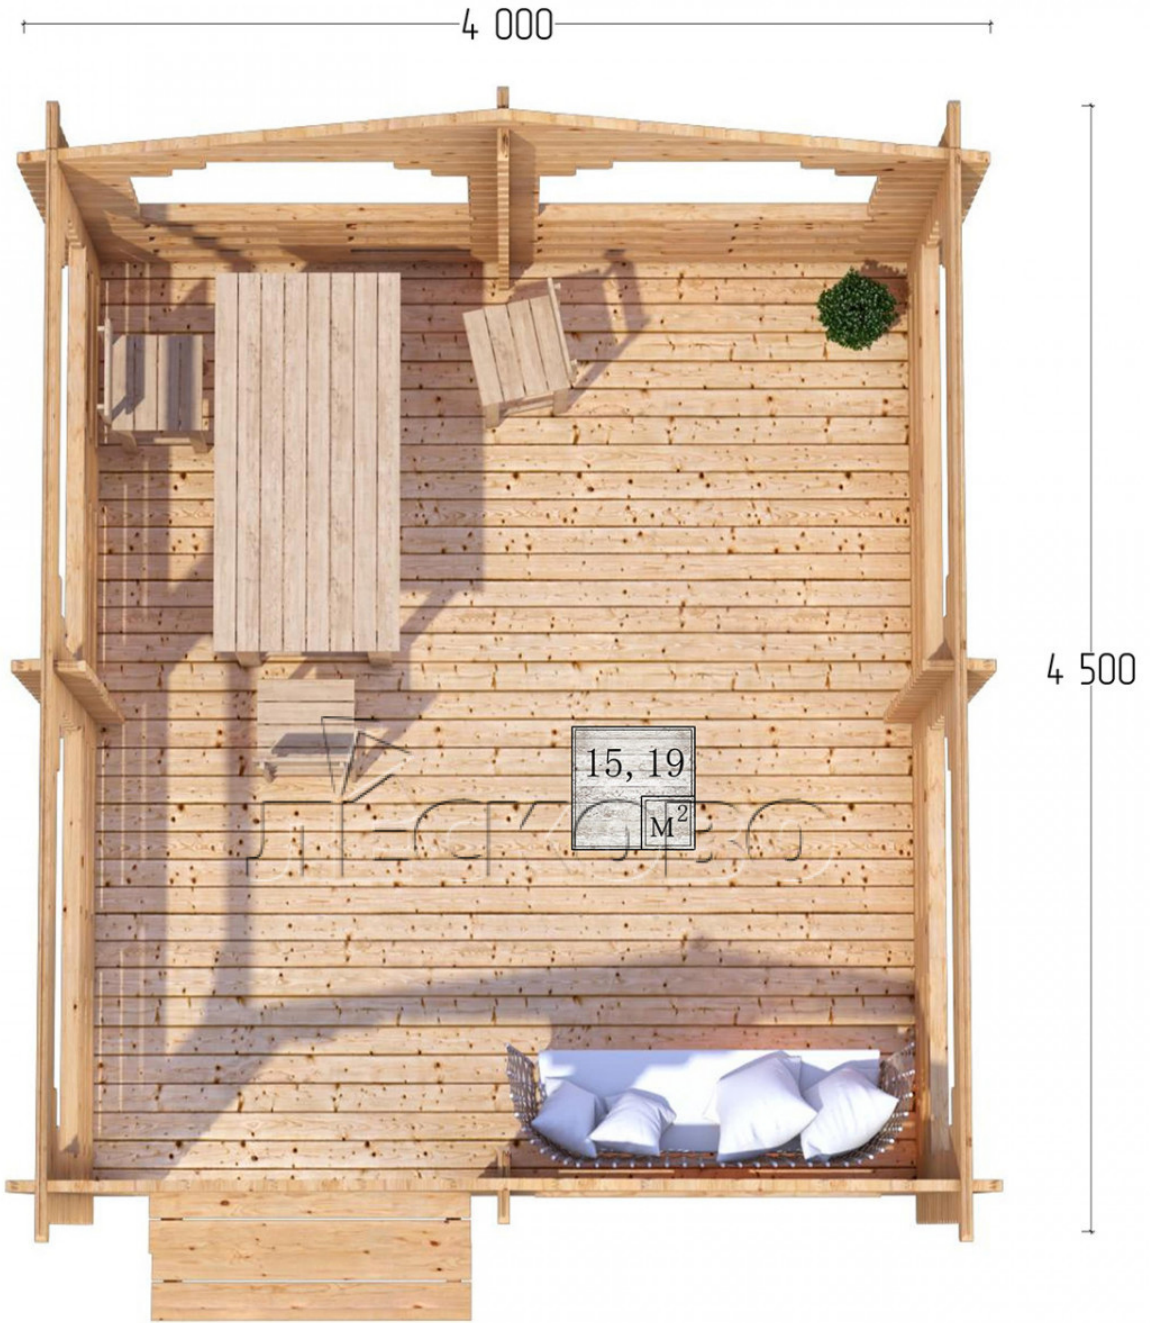

Pavillion "BS" series 4×4.5

Projektabmessungen

4 × 4.5 / 15.6 m²

Hausset

2.105 €

Balken

45 MM

65 MM
+ 471 €

Projektplanung

Разрез

Haus Kit

- Wall kit: mini-chamber drying chamber 44×145 mm with bowls for the project. The material of the tree is spruce, pine (GOST 8486). Humidity 12-14%. The height of the walls is 2.16 m;
- Logs, lower harness: board 45×145 mm chamber drying 10-12%;
- Floors: floorboard 35 mm, chamber drying;
- Ceiling: imitation of a bar 20×135 mm, chamber drying;
- Platbands: dry planed board 20×100 mm;
- Roof: shingles;