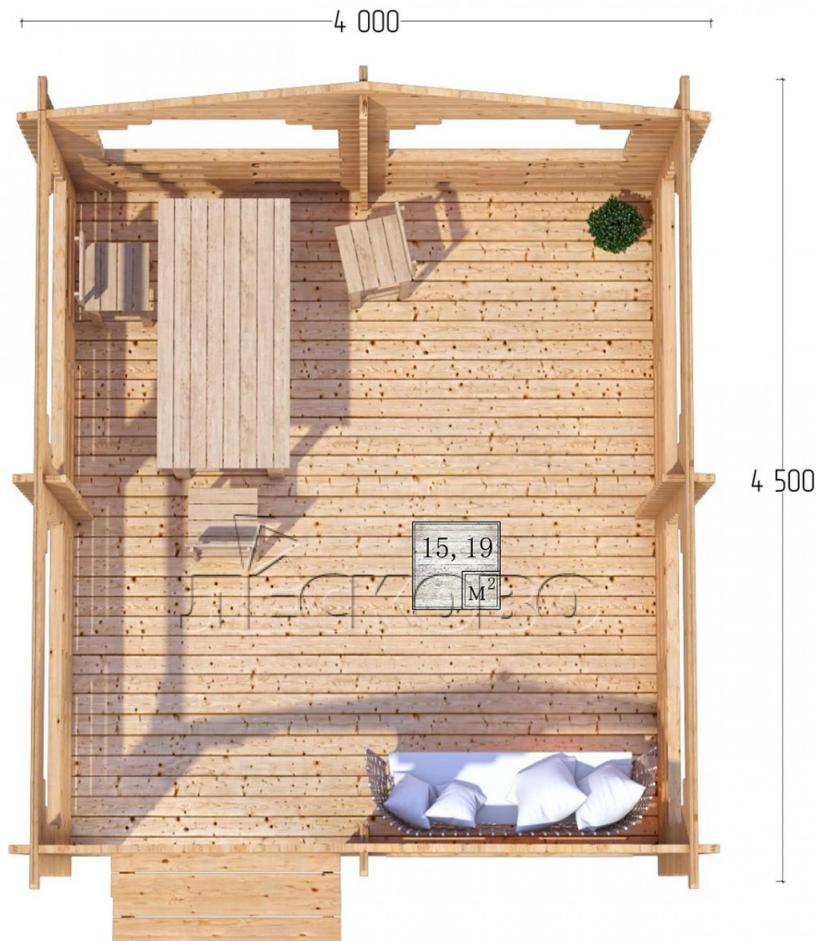

Projektplanung