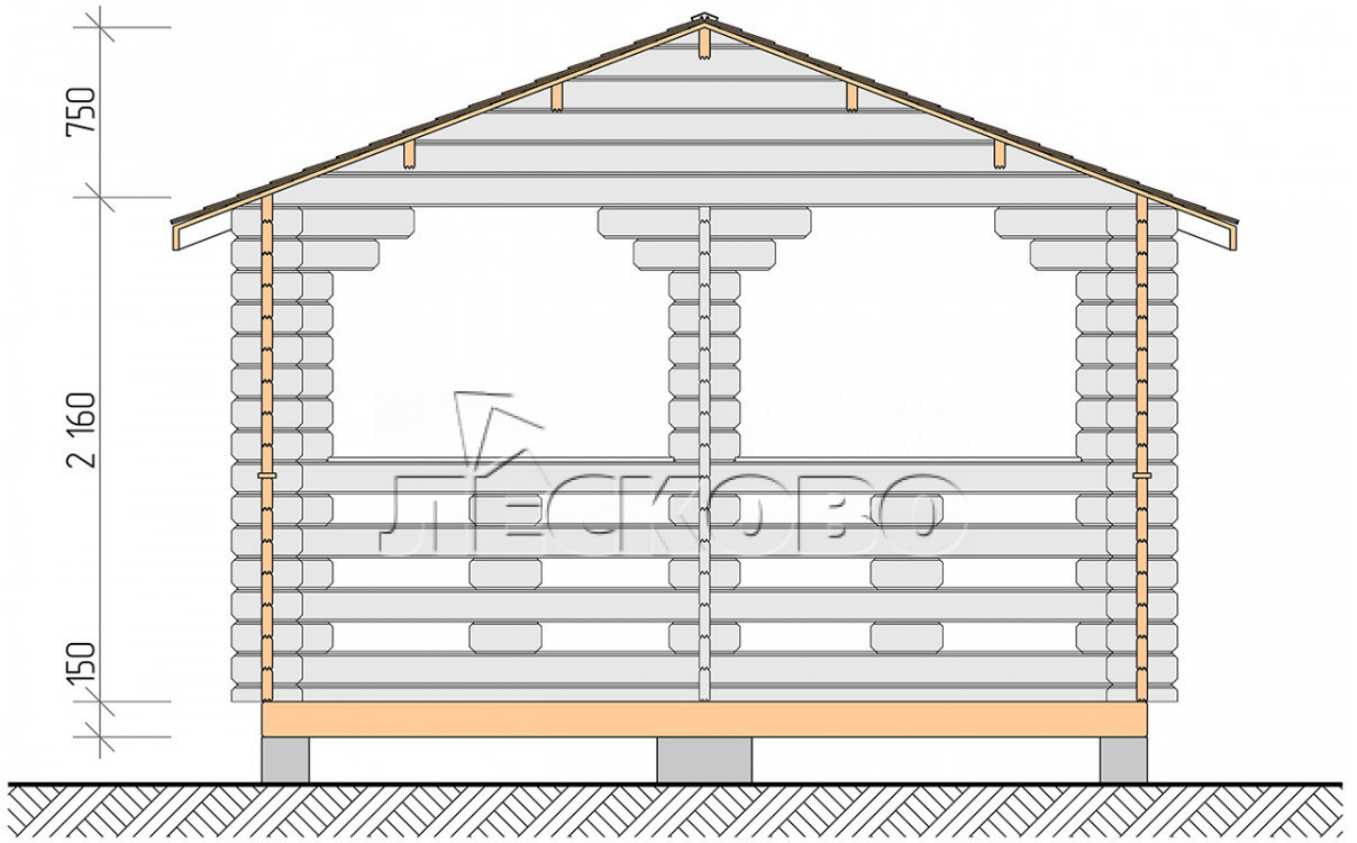

Pavillion "BS" series 4×4.5

Projektabmessungen

4 × 4.5 / 15.6 m²

Hausset

2.105 €

Balken

45 MM

65 MM
+ 471 €

Projektplanung

Разрез

Haus Kit

- Wall kit: mini-chamber drying chamber 44×145 mm with bowls for the project. The material of the tree is spruce, pine (GOST 8486). Humidity 12-14%. The height of the walls is 2.16 m;
- Logs, lower harness: board 45×145 mm chamber drying 10-12%;
- Floors: floorboard 35 mm, chamber drying;
- Ceiling: imitation of a bar 20×135 mm, chamber drying;
- Platbands: dry planed board 20×100 mm;
- Roof: shingles;