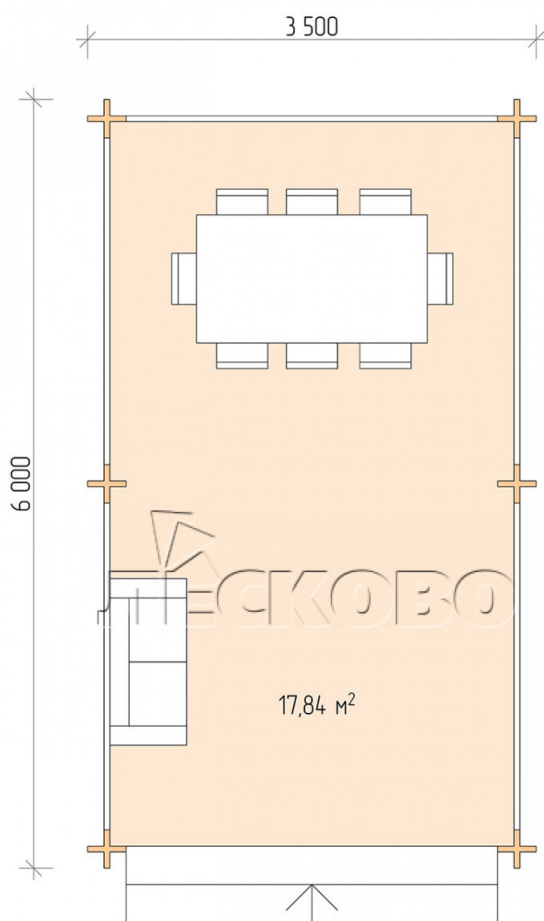

Pavillion "BS" serie 3.5×6

Projektabmessungen

3.5 × 6 / 18.2 m²

Цена

2.860 €

Balken

45 mm

65 mm
+ 560 €

Zusammenbau eines Hausbausatzes

Keine Montage erforderlich

Montage erforderlich
+ 715 €

Projektplanung

Разрез

Haus Kit

- Wall kit: mini-chamber drying chamber 44 × 145 mm with bowls for the project. The material of the

tree is spruce, pine (GOST 8486). Humidity 12-14%. The height of the walls is 2.16 m;

- Logs, lower harness: board 45 × 145 mm chamber drying 10-12%;
- Floors: floorboard 35 mm, chamber drying;
- Ceiling: imitation of a bar 20 × 135 mm, chamber drying;
- Platbands: dry planed board 20 × 100 mm;
- Roof: shingles;