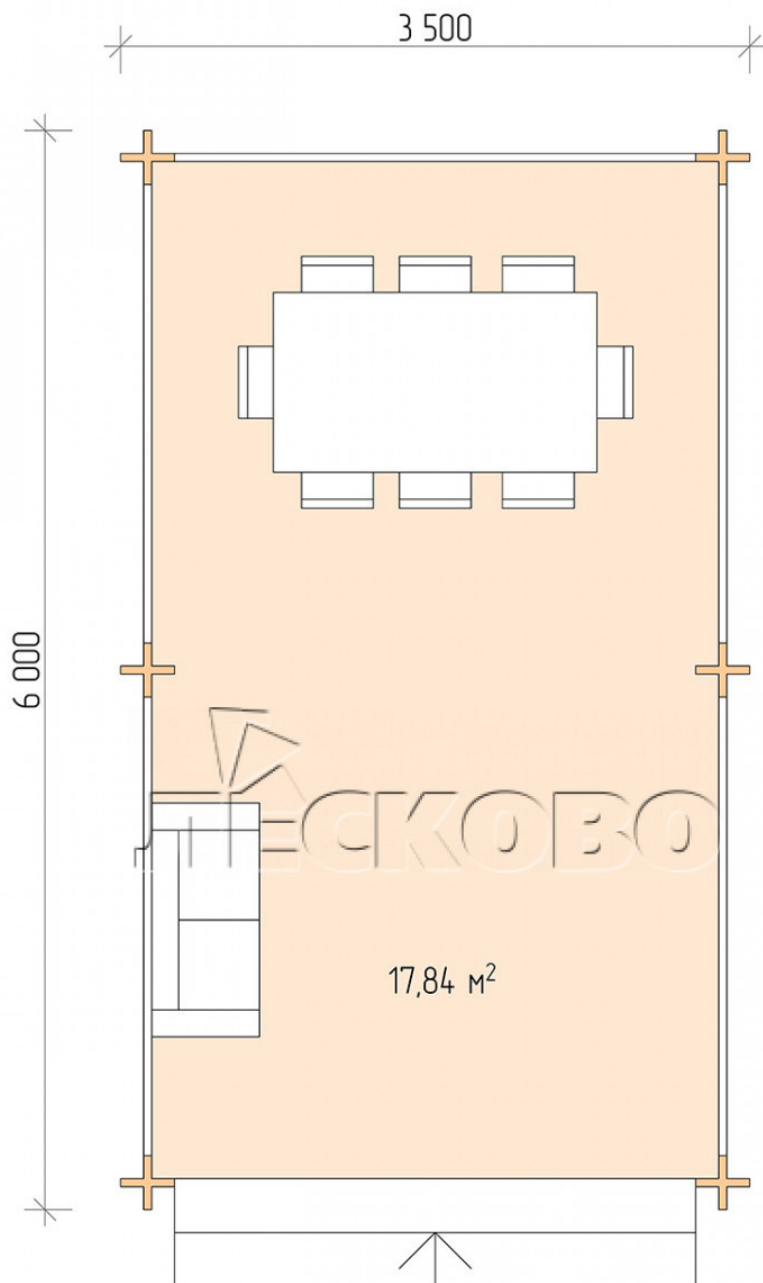

Pavillion "BS" serie 3.5×6

Projektabmessungen

3.5 × 6 / 18.2 m²

Hausset

2.178 €

Balken

45 MM

65 MM
+ 416 €

Projektplanung

3 500

6 000

Разрез

Haus Kit

- Wall kit: mini-chamber drying chamber 44×145 mm with bowls for the project. The material of the tree is spruce, pine (GOST 8486). Humidity 12-14%. The height of the walls is 2.16 m;
- Logs, lower harness: board 45×145 mm chamber drying 10-12%;
- Floors: floorboard 35 mm, chamber drying;
- Ceiling: imitation of a bar 20×135 mm, chamber drying;
- Platbands: dry planed board 20×100 mm;
- Roof: shingles;

- Skirting board 35 mm.

+7 (4942) 499-770

156014, г. Кострома, ул. Базовая, д. 8