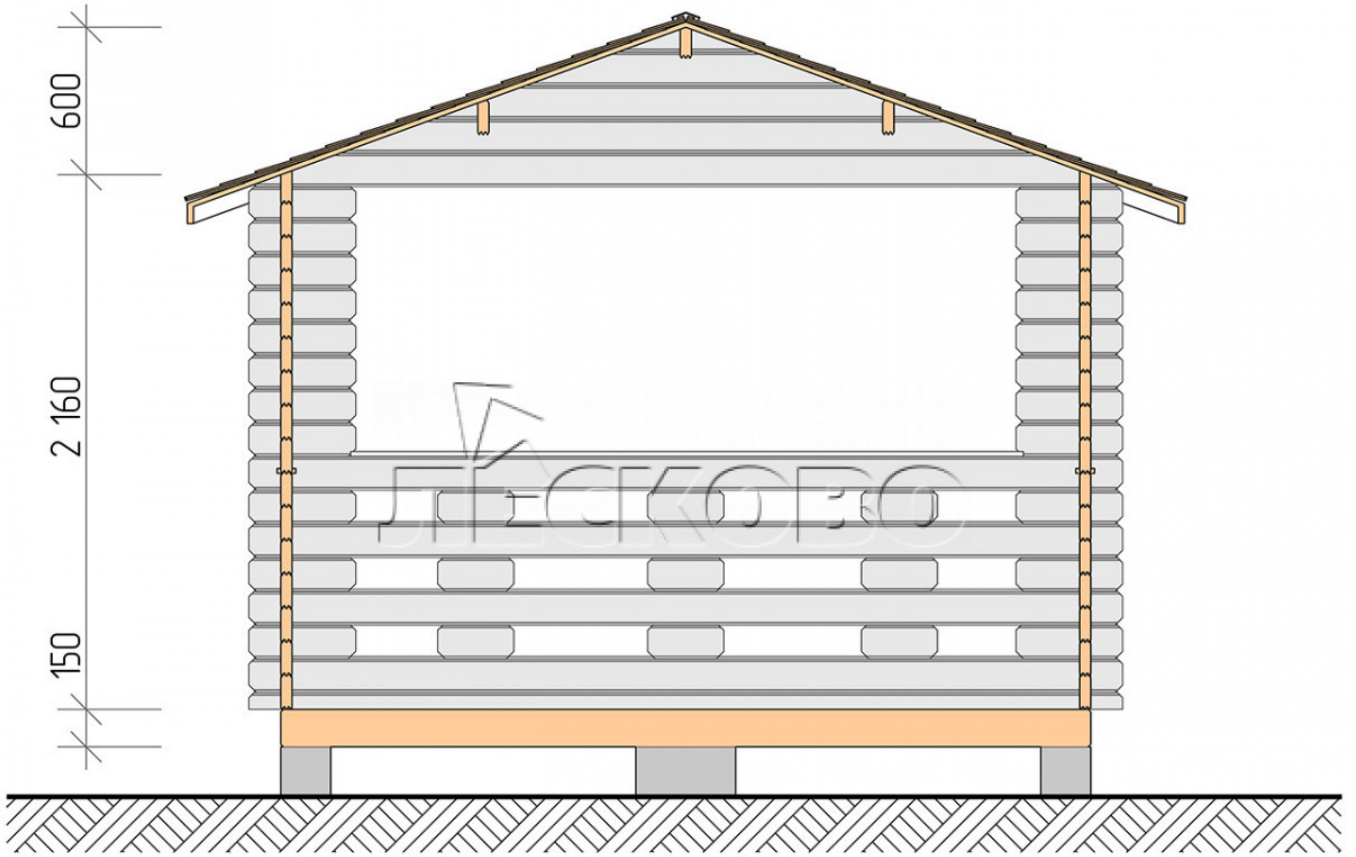

Pavillion "BS" serie 3.5×6

Projektabmessungen

3.5 × 6 / 18.2 m²

Hausset

2.178 €

Balken

45 MM

65 MM
+ 416 €

Projektplanung

3 500

6 000

Разрез

Haus Kit

- Wall kit: mini-chamber drying chamber 44×145 mm with bowls for the project. The material of the tree is spruce, pine (GOST 8486). Humidity 12-14%. The height of the walls is 2.16 m;
- Logs, lower harness: board 45×145 mm chamber drying 10-12%;
- Floors: floorboard 35 mm, chamber drying;
- Ceiling: imitation of a bar 20×135 mm, chamber drying;
- Platbands: dry planed board 20×100 mm;
- Roof: shingles;