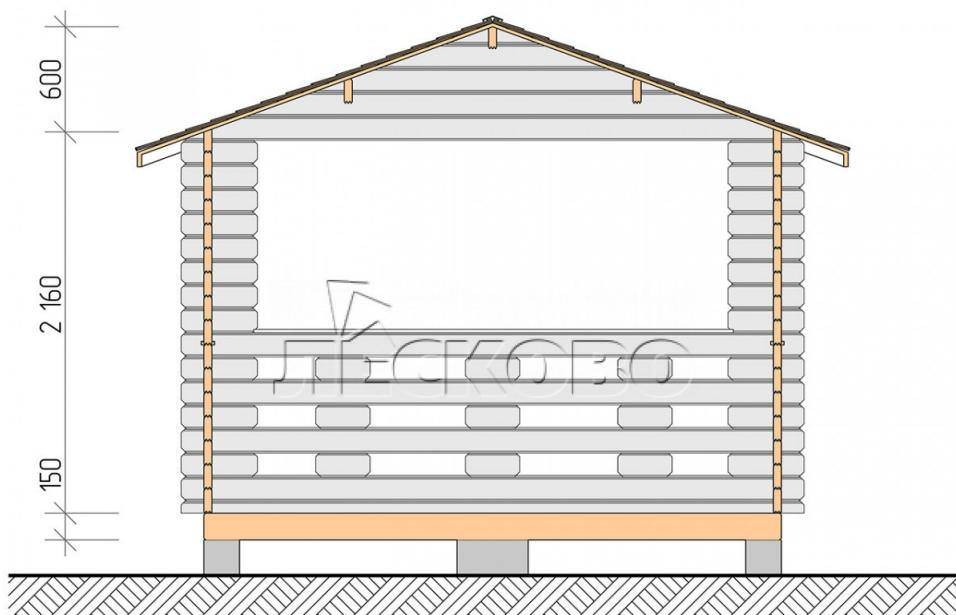

Pavillion "BS" serie 3.5×6

Projektabmessungen

3.5 × 6 / 18.2 m²

Цена

2.860 €

Balken

45 mm

65 mm
+ 560 €

Zusammenbau eines Hausbausatzes

Keine Montage erforderlich

Montage erforderlich
+ 715 €

Projektplanung

Разрез

Haus Kit

- Wall kit: mini-chamber drying chamber 44 × 145 mm with bowls for the project. The material of the

tree is spruce, pine (GOST 8486). Humidity 12-14%. The height of the walls is 2.16 m;

- Logs, lower harness: board 45 × 145 mm chamber drying 10-12%;
- Floors: floorboard 35 mm, chamber drying;
- Ceiling: imitation of a bar 20 × 135 mm, chamber drying;
- Platbands: dry planed board 20 × 100 mm;
- Roof: shingles;