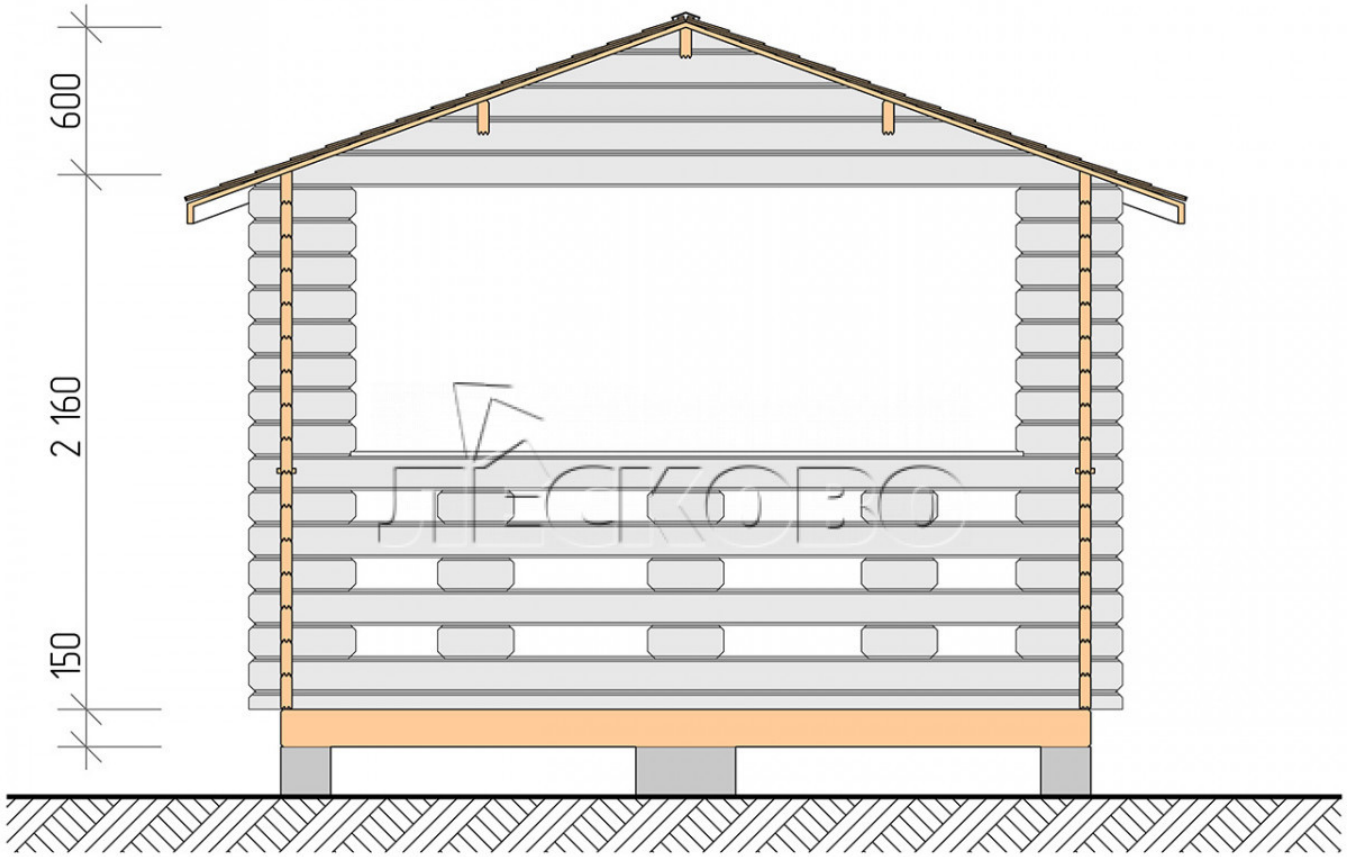

Pavillion "BS" serie 3.5×5

Projektabmessungen

3.5 × 5 / 15 m²

Hausset

1.861 €

Balken

45 MM

65 MM
+ 391 €

Projektplanung

3 500

5 000

14,69
M²

Разрез

Haus Kit

- Wall kit: mini-chamber drying chamber 44 × 145 mm with bowls for the project. The material of the tree is spruce, pine (GOST 8486). Humidity 12-14%. The height of the walls is 2.16 m;
- Logs, lower harness: board 45 × 145 mm chamber drying 10-12%;
- Floors: floorboard 35 mm, chamber drying;
- Ceiling: imitation of a bar 20 × 135 mm, chamber drying;
- Platbands: dry planed board 20 × 100 mm;
- Roof: shingles;