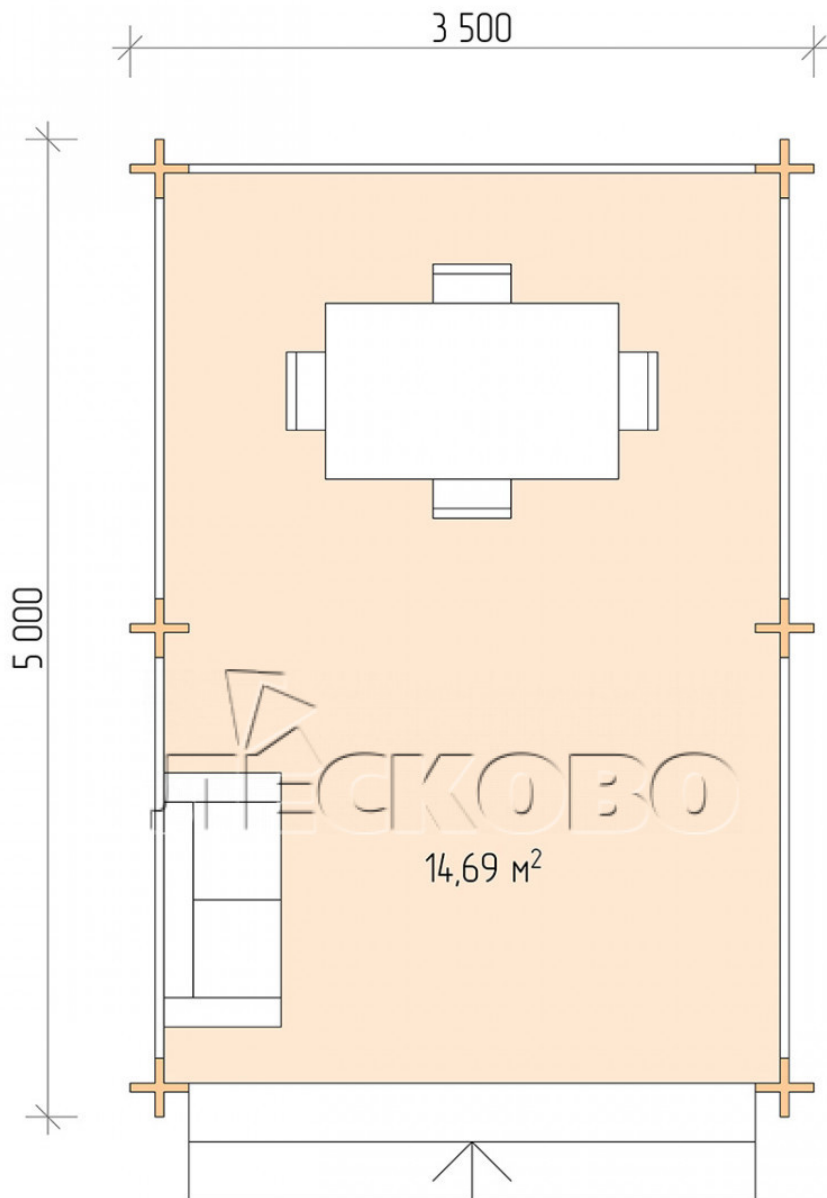

Pavillion "BS" serie 3.5×5

Projektabmessungen

3.5 × 5 / 15 m²

Hausset

1.861 €

Balken

45 MM

65 MM
+ 391 €

Projektplanung

3 500

5 000

14,69
M²

Разрез

Haus Kit

- Wall kit: mini-chamber drying chamber 44 × 145 mm with bowls for the project. The material of the tree is spruce, pine (GOST 8486). Humidity 12-14%. The height of the walls is 2.16 m;
- Logs, lower harness: board 45 × 145 mm chamber drying 10-12%;
- Floors: floorboard 35 mm, chamber drying;
- Ceiling: imitation of a bar 20 × 135 mm, chamber drying;
- Platbands: dry planed board 20 × 100 mm;
- Roof: shingles;

- Skirting board 35 mm.

+7 (4942) 499-770

156014, г. Кострома, ул. Базовая, д. 8