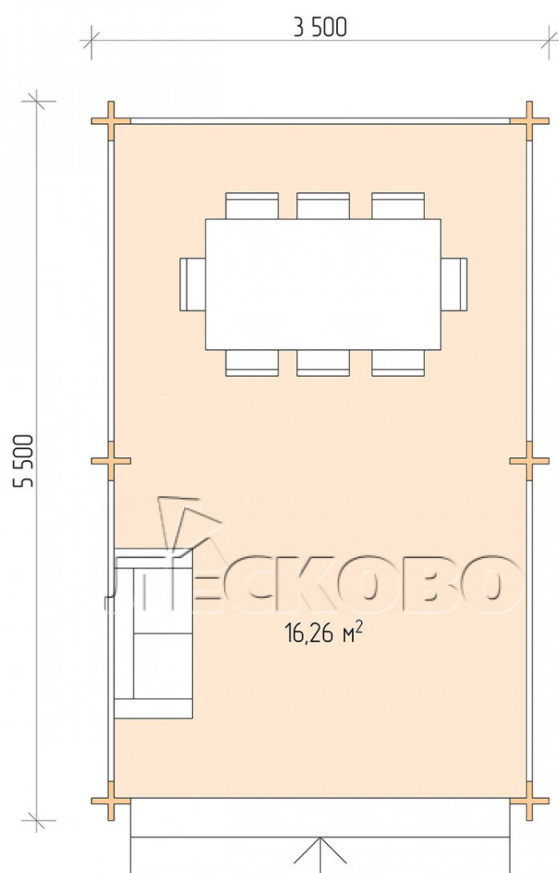

Pavillion "BS" serie 3.5×5.5

Projektabmessungen

3.5 × 5.5 / 16.6 m²

Цена

2.692 €

Balken

45 mm

65 mm
+ 543 €

Zusammenbau eines Hausbausatzes

Keine Montage erforderlich

Montage erforderlich
+ 673 €

Projektplanung

Разрез

Haus Kit

- Wall kit: mini-chamber drying chamber 44 × 145 mm with bowls for the project. The material of the

tree is spruce, pine (GOST 8486). Humidity 12-14%. The height of the walls is 2.16 m;

- Logs, lower harness: board 45 × 145 mm chamber drying 10-12%;
- Floors: floorboard 35 mm, chamber drying;
- Ceiling: imitation of a bar 20 × 135 mm, chamber drying;
- Platbands: dry planed board 20 × 100 mm;
- Roof: shingles;