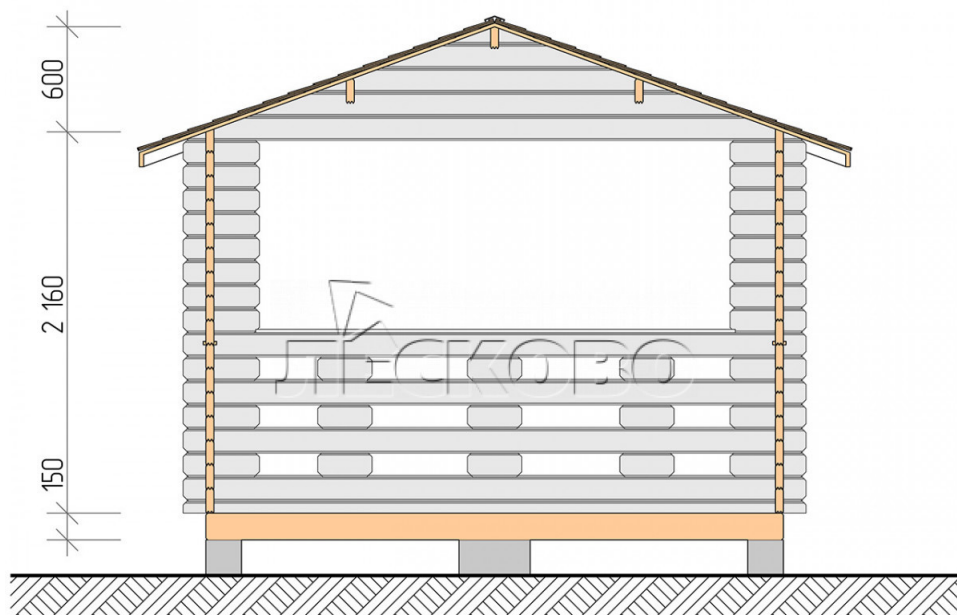

Pavillion "BS" serie 3.5×5.5

Projektabmessungen

3.5 × 5.5 / 16.6 m²

Цена

2.692 €

Balken

45 mm

65 mm
+ 543 €

Zusammenbau eines Hausbausatzes

Keine Montage erforderlich

Montage erforderlich
+ 673 €

Projektplanung

Разрез

Haus Kit

- Wall kit: mini-chamber drying chamber 44 × 145 mm with bowls for the project. The material of the

tree is spruce, pine (GOST 8486). Humidity 12-14%. The height of the walls is 2.16 m;

- Logs, lower harness: board 45 × 145 mm chamber drying 10-12%;
- Floors: floorboard 35 mm, chamber drying;
- Ceiling: imitation of a bar 20 × 135 mm, chamber drying;
- Platbands: dry planed board 20 × 100 mm;
- Roof: shingles;