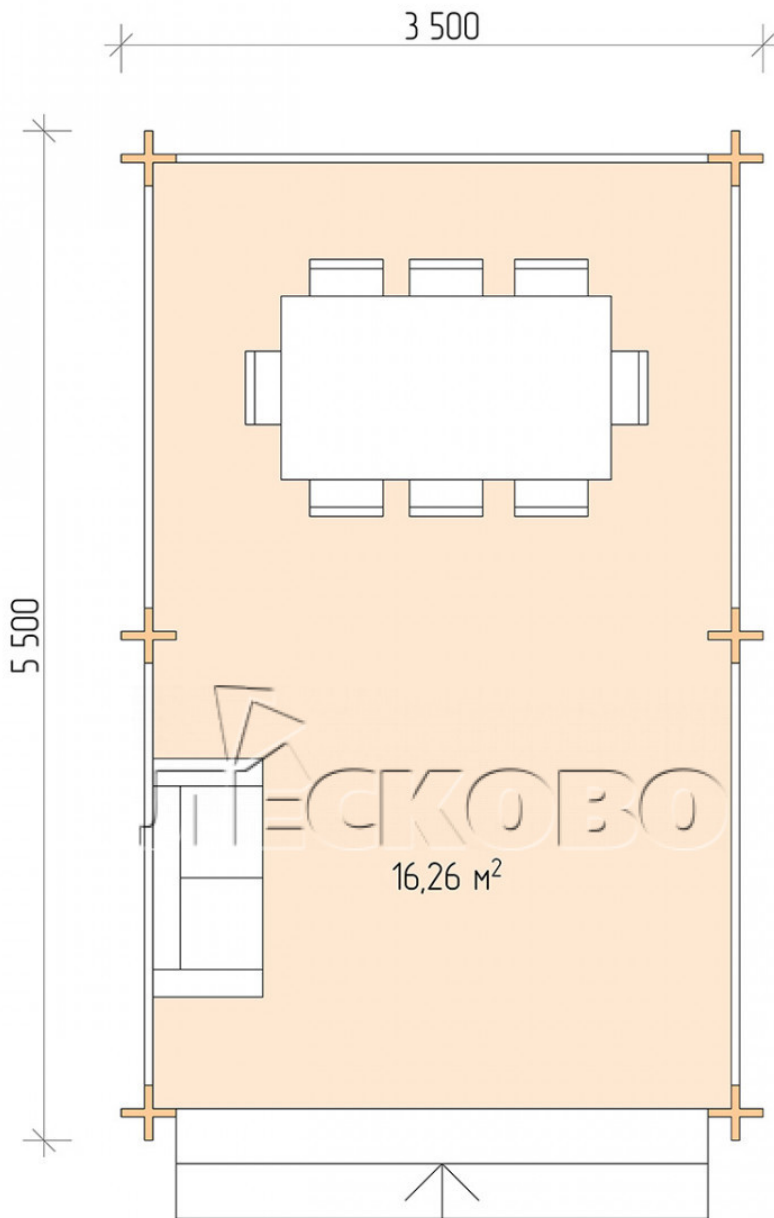

## Pavillion "BS" serie 3.5×5.5

Projektabmessungen

3.5 × 5.5 / 16.6 m<sup>2</sup>

Hausset

**2.018 €**

# Разрез

## Haus Kit

- Wall kit: mini-chamber drying chamber 44 × 145 mm with bowls for the project. The material of the tree is spruce, pine (GOST 8486). Humidity 12-14%. The height of the walls is 2.16 m;
- Logs, lower harness: board 45 × 145 mm chamber drying 10-12%;
- Floors: floorboard 35 mm, chamber drying;
- Ceiling: imitation of a bar 20 × 135 mm, chamber drying;
- Platbands: dry planed board 20 × 100 mm;
- Roof: shingles;