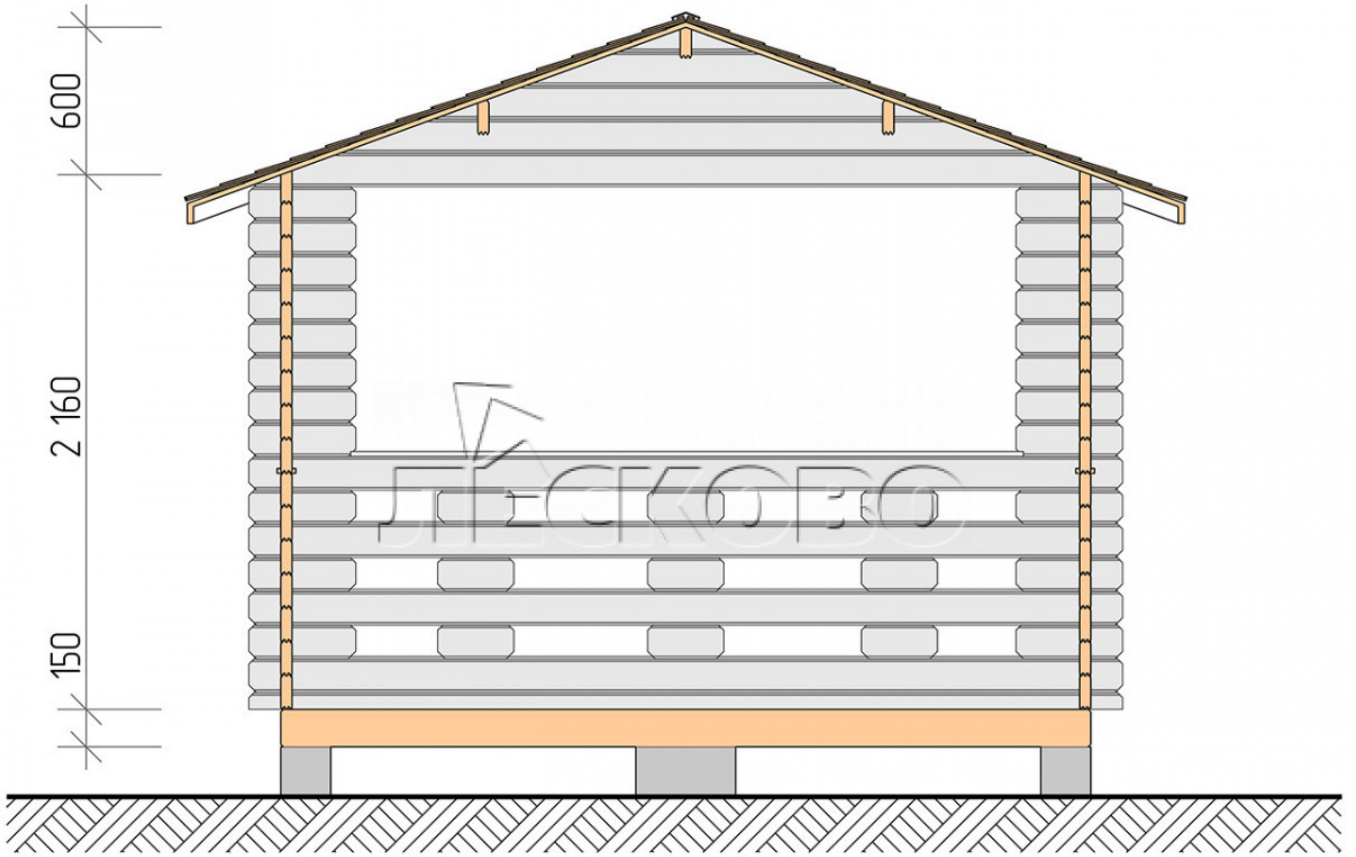

## Pavillion "BS" serie 3.5×5.5

Projektabmessungen

3.5 × 5.5 / 16.6 m<sup>2</sup>

Hausset

**2.018 €**

# Разрез

## Haus Kit

- Wall kit: mini-chamber drying chamber 44 × 145 mm with bowls for the project. The material of the tree is spruce, pine (GOST 8486). Humidity 12-14%. The height of the walls is 2.16 m;
- Logs, lower harness: board 45 × 145 mm chamber drying 10-12%;
- Floors: floorboard 35 mm, chamber drying;
- Ceiling: imitation of a bar 20 × 135 mm, chamber drying;
- Platbands: dry planed board 20 × 100 mm;
- Roof: shingles;