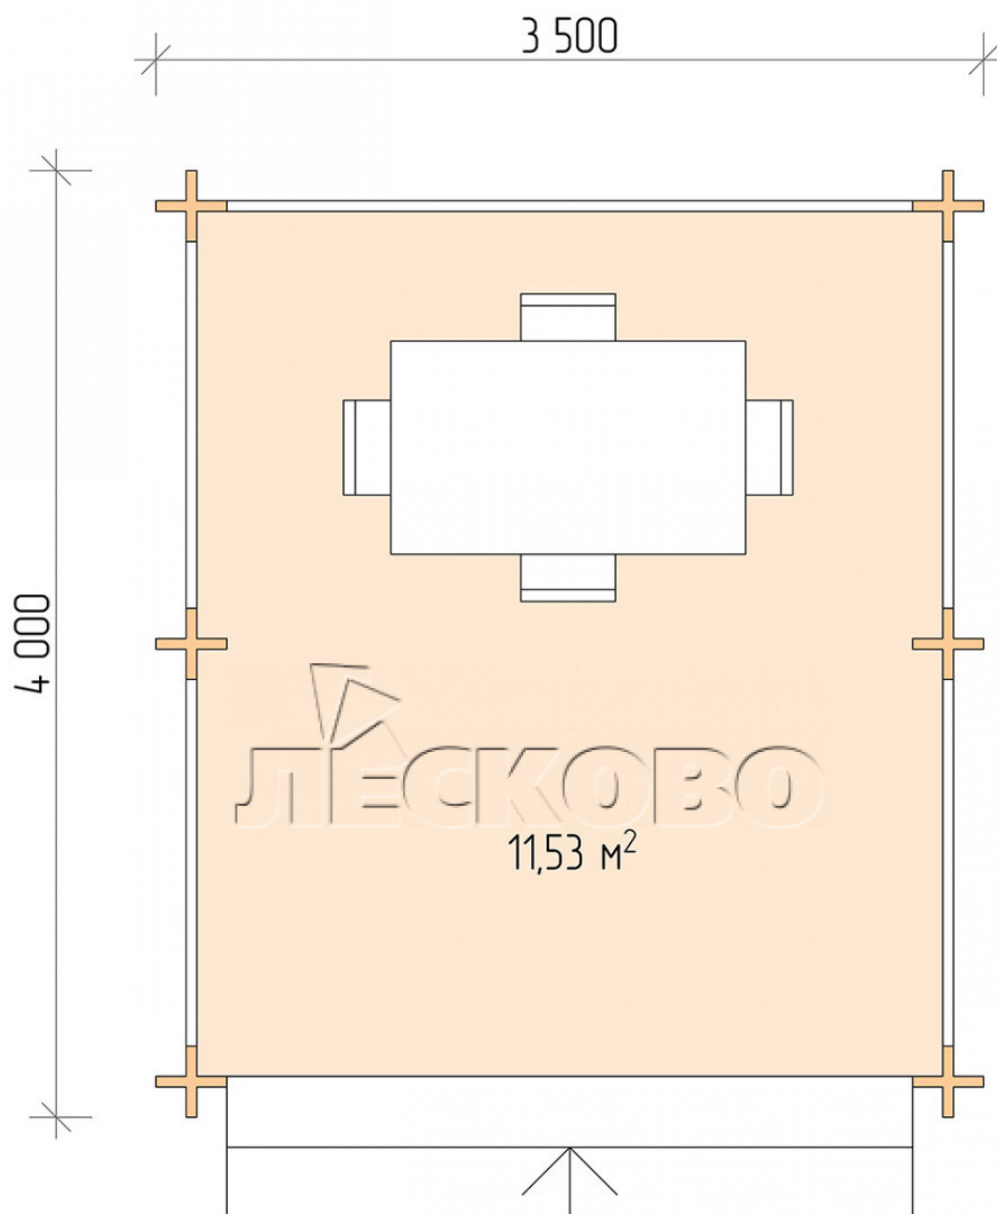

Gazebo "BS" series 3.5×4

Project Dimensions

3.5 × 4 / 11.8 m²

Full house set

1,607 €

Timber

45 mm

65 mm
+ 354 €

Project planning

3 500

4 000

11,53
M²

Разрез

House Kit

- Wall kit: mini-chamber drying chamber 44 × 145 mm with bowls for the project. The material of the tree is spruce, pine (GOST 8486). Humidity 12-14%. The height of the walls is 2.16 m;
- Logs, lower harness: board 45 × 145 mm chamber drying 10-12%;
- Floors: floorboard 35 mm, chamber drying;
- Ceiling: imitation of a bar 20 × 135 mm, chamber drying;
- Platbands: dry planed board 20 × 100 mm;
- Roof: shingles;

- Skirting board 35 mm.

+7 (4942) 499-770

156014, г. Кострома, ул. Базовая, д. 8