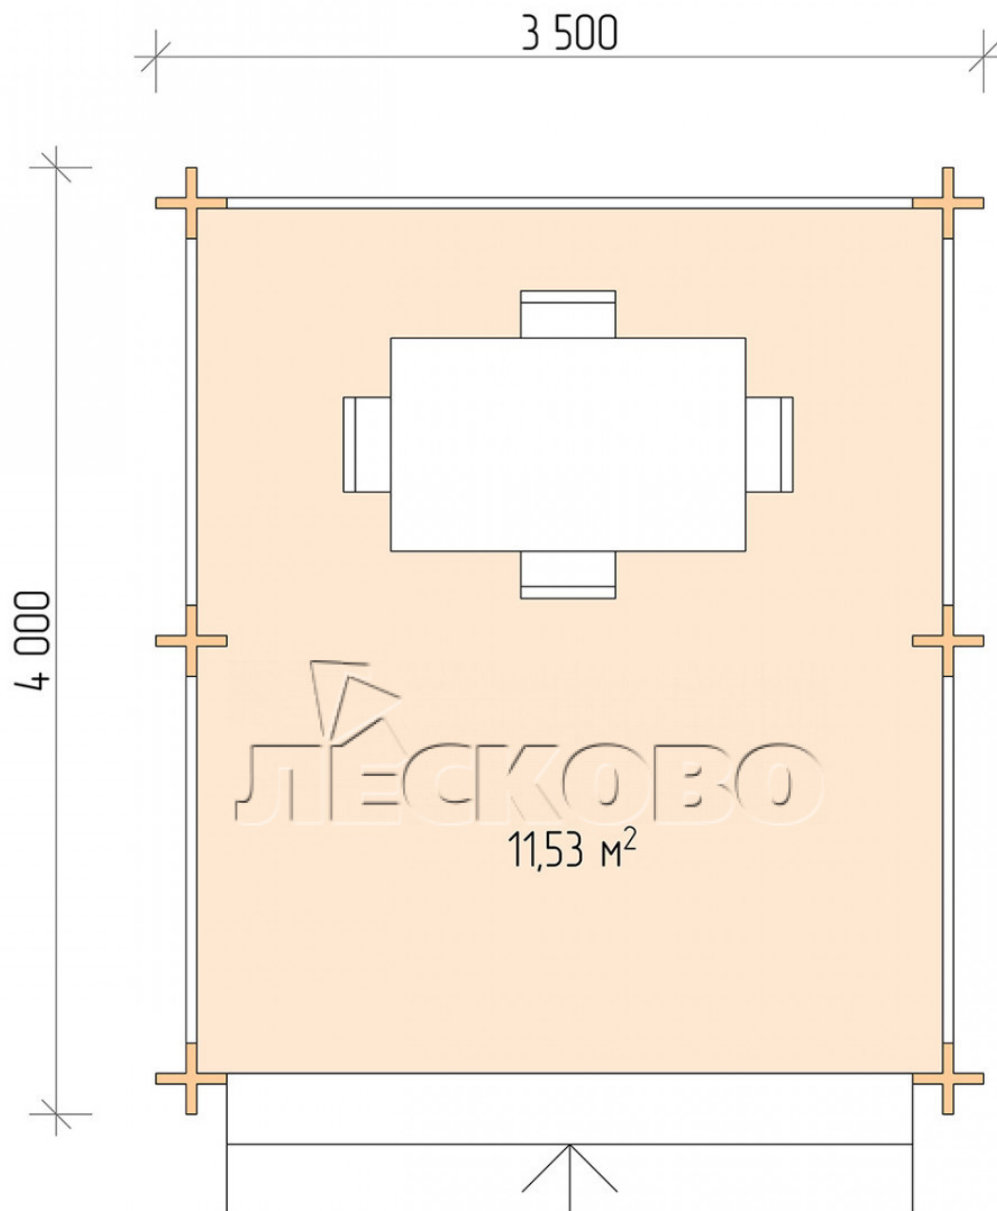

## Pavillion "BS" serie 3.5×4

Projektanmessungen

3.5 × 4 / 11.8 m<sup>2</sup>

Hausset

**1.912 €**

# Разрез

### Haus Kit

- Wall kit: mini-chamber drying chamber 44 × 145 mm with bowls for the project. The material of the tree is spruce, pine (GOST 8486). Humidity 12-14%. The height of the walls is 2.16 m;
- Logs, lower harness: board 45 × 145 mm chamber drying 10-12%;
- Floors: floorboard 35 mm, chamber drying;
- Ceiling: imitation of a bar 20 × 135 mm, chamber drying;
- Platbands: dry planed board 20 × 100 mm;
- Roof: shingles;