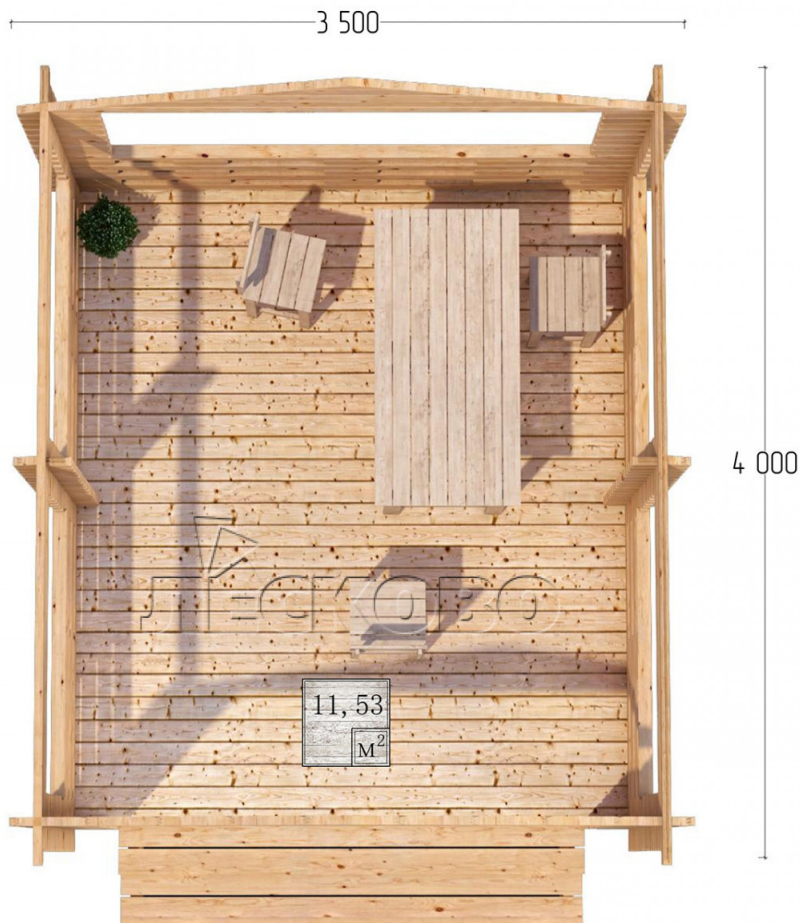

Pavillion "BS" serie 3.5×4

Projektabmessungen

3.5 × 4 / 11.8 m²

Цена

2.118 €

Balken

45 mm

65 mm
+ 477 €

Zusammenbau eines Hausbausatzes

Keine Montage erforderlich

Montage erforderlich
+ 530 €

Projektplanung

Разрез

Haus Kit

- Wall kit: mini-chamber drying chamber 44 × 145 mm with bowls for the project. The material of the

tree is spruce, pine (GOST 8486). Humidity 12-14%. The height of the walls is 2.16 m;

- Logs, lower harness: board 45 × 145 mm chamber drying 10-12%;
- Floors: floorboard 35 mm, chamber drying;
- Ceiling: imitation of a bar 20 × 135 mm, chamber drying;
- Platbands: dry planed board 20 × 100 mm;
- Roof: shingles;