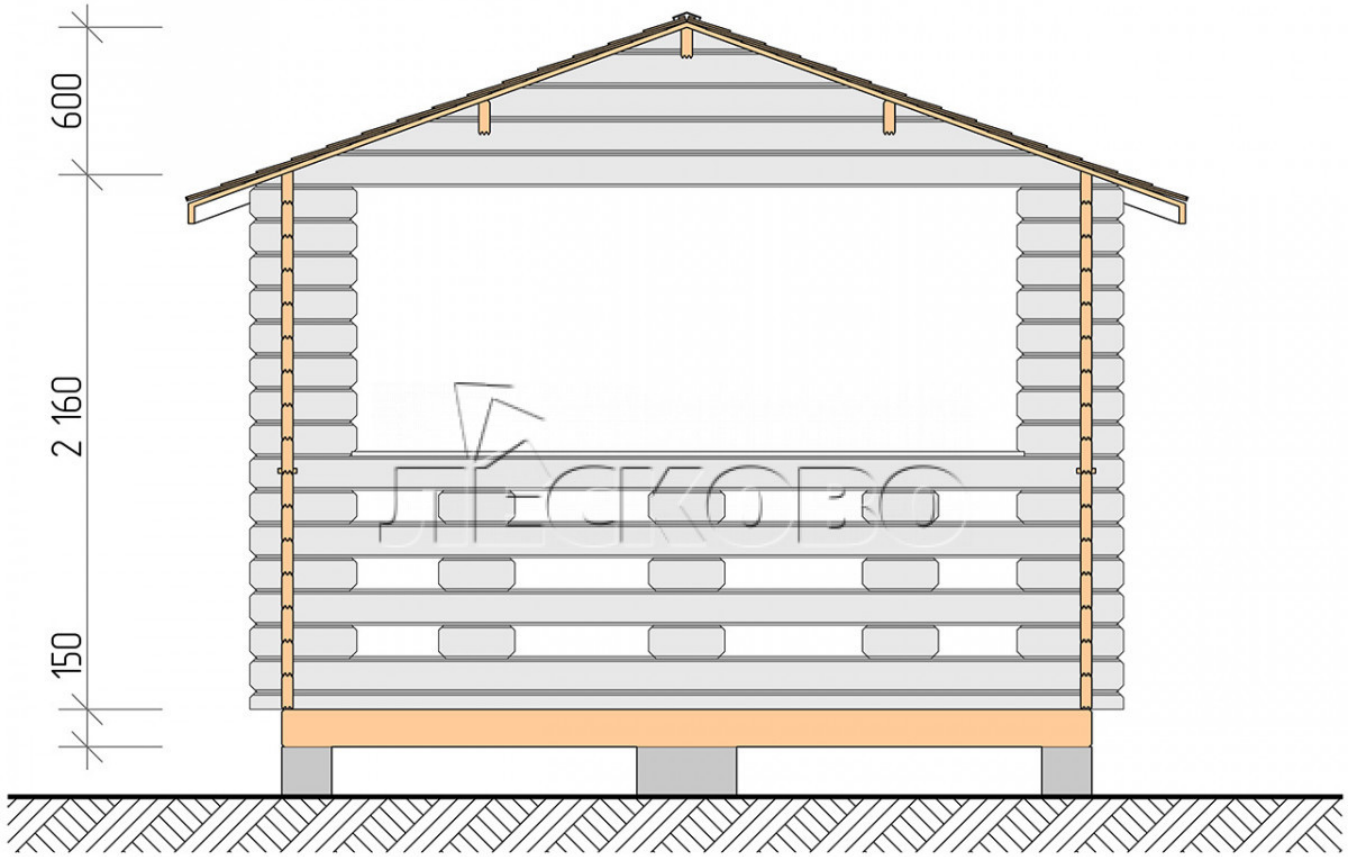

Gazebo "BS" series 3.5×4

Project Dimensions

3.5 × 4 / 11.8 m²

Full house set

1,607 €

Timber

45 mm

65 mm
+ 354 €

Project planning

3 500

4 000

11,53
M²

Разрез

House Kit

- Wall kit: mini-chamber drying chamber 44 × 145 mm with bowls for the project. The material of the tree is spruce, pine (GOST 8486). Humidity 12-14%. The height of the walls is 2.16 m;
- Logs, lower harness: board 45 × 145 mm chamber drying 10-12%;
- Floors: floorboard 35 mm, chamber drying;
- Ceiling: imitation of a bar 20 × 135 mm, chamber drying;
- Platbands: dry planed board 20 × 100 mm;
- Roof: shingles;