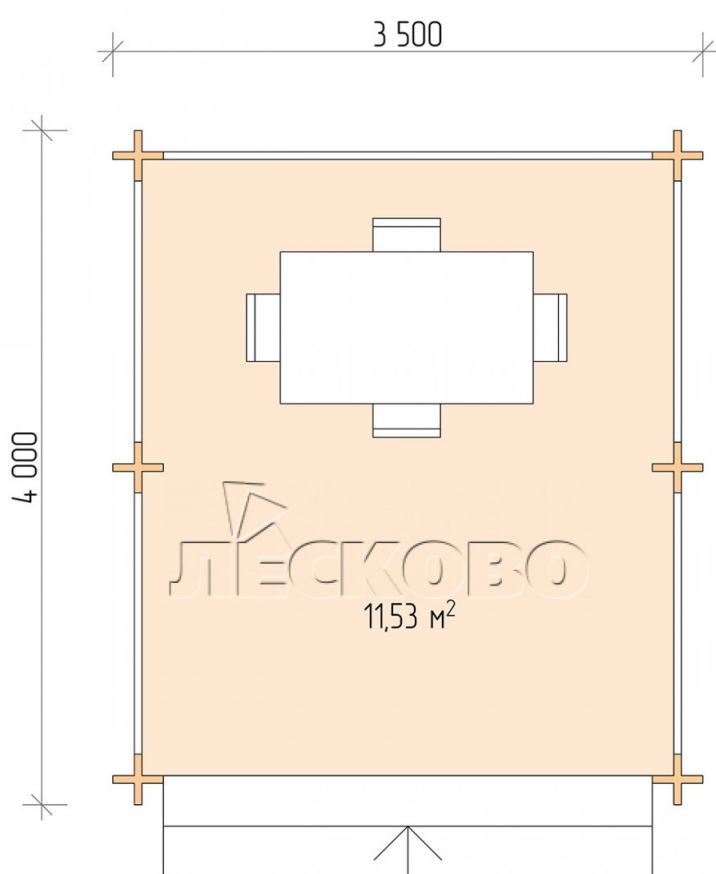

Pavillion "BS" serie 3.5×4

Projektabmessungen

3.5 × 4 / 11.8 m²

Цена

2.118 €

Balken

45 mm

65 mm
+ 477 €

Zusammenbau eines Hausbausatzes

Keine Montage erforderlich

Montage erforderlich
+ 530 €

Projektplanung

Разрез

Haus Kit

- Wall kit: mini-chamber drying chamber 44 × 145 mm with bowls for the project. The material of the

tree is spruce, pine (GOST 8486). Humidity 12-14%. The height of the walls is 2.16 m;

- Logs, lower harness: board 45 × 145 mm chamber drying 10-12%;
- Floors: floorboard 35 mm, chamber drying;
- Ceiling: imitation of a bar 20 × 135 mm, chamber drying;
- Platbands: dry planed board 20 × 100 mm;
- Roof: shingles;