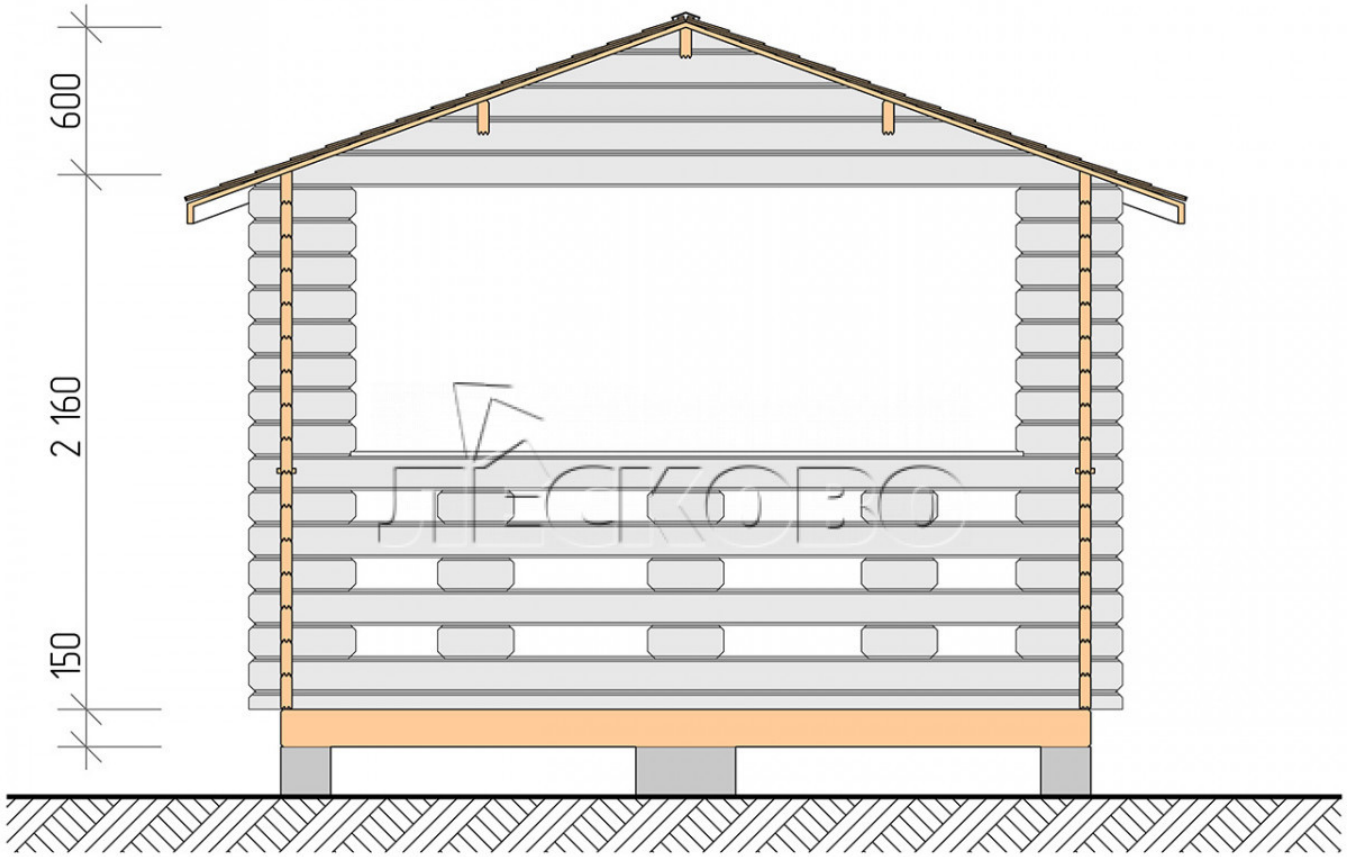

## Pavillion "BS" serie 3.5×4

Projektanmessungen

3.5 × 4 / 11.8 m<sup>2</sup>

Hausset

**1.912 €**

# Разрез

### Haus Kit

- Wall kit: mini-chamber drying chamber 44 × 145 mm with bowls for the project. The material of the tree is spruce, pine (GOST 8486). Humidity 12-14%. The height of the walls is 2.16 m;
- Logs, lower harness: board 45 × 145 mm chamber drying 10-12%;
- Floors: floorboard 35 mm, chamber drying;
- Ceiling: imitation of a bar 20 × 135 mm, chamber drying;
- Platbands: dry planed board 20 × 100 mm;
- Roof: shingles;