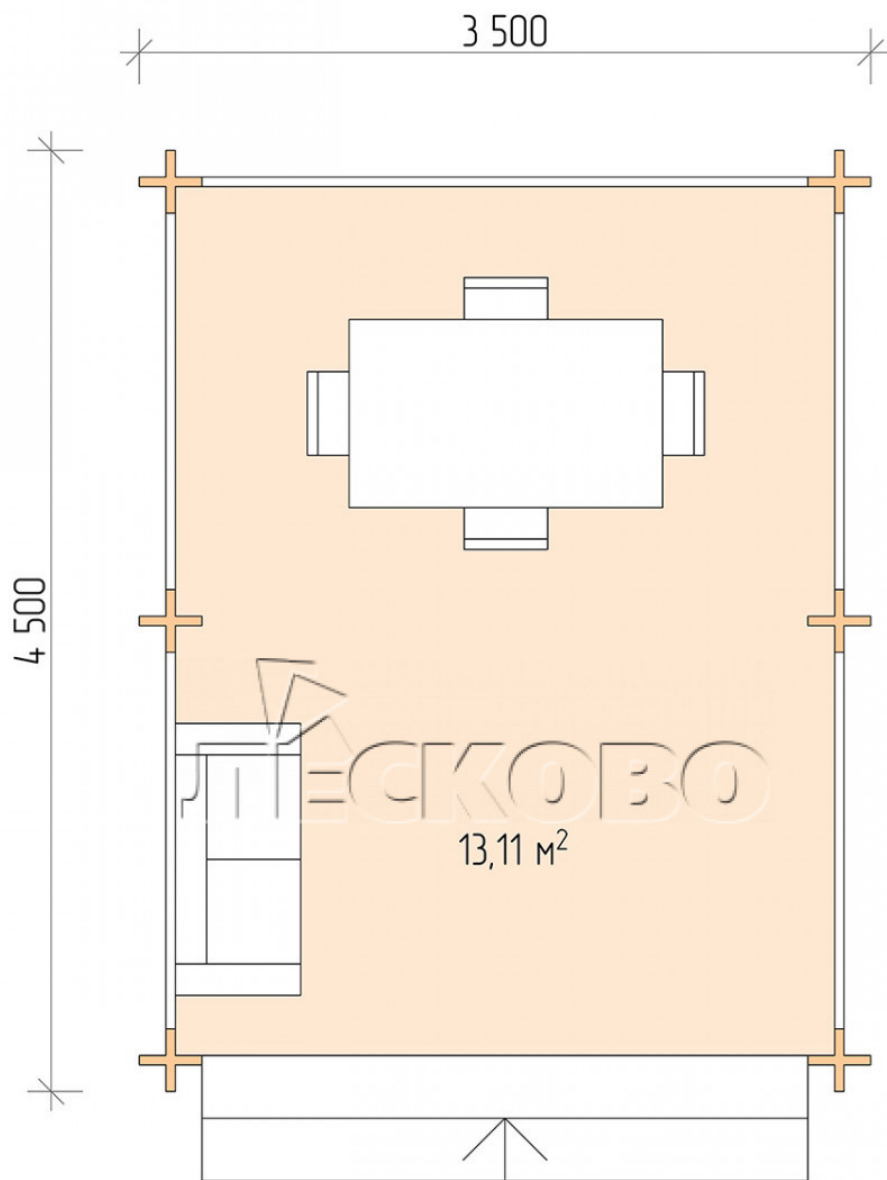

## Pavillion "BS" serie 3.5×4.5

Projektabmessungen  
3.5 × 4.5 / 13.4 m<sup>2</sup>

Hausset  
**1.795 €**

# Разрез

### Haus Kit

- Wall kit: mini-chamber drying chamber 44 × 145 mm with bowls for the project. The material of the tree is spruce, pine (GOST 8486). Humidity 12-14%. The height of the walls is 2.16 m;
- Logs, lower harness: board 45 × 145 mm chamber drying 10-12%;
- Floors: floorboard 35 mm, chamber drying;
- Ceiling: imitation of a bar 20 × 135 mm, chamber drying;
- Platbands: dry planed board 20 × 100 mm;
- Roof: shingles;