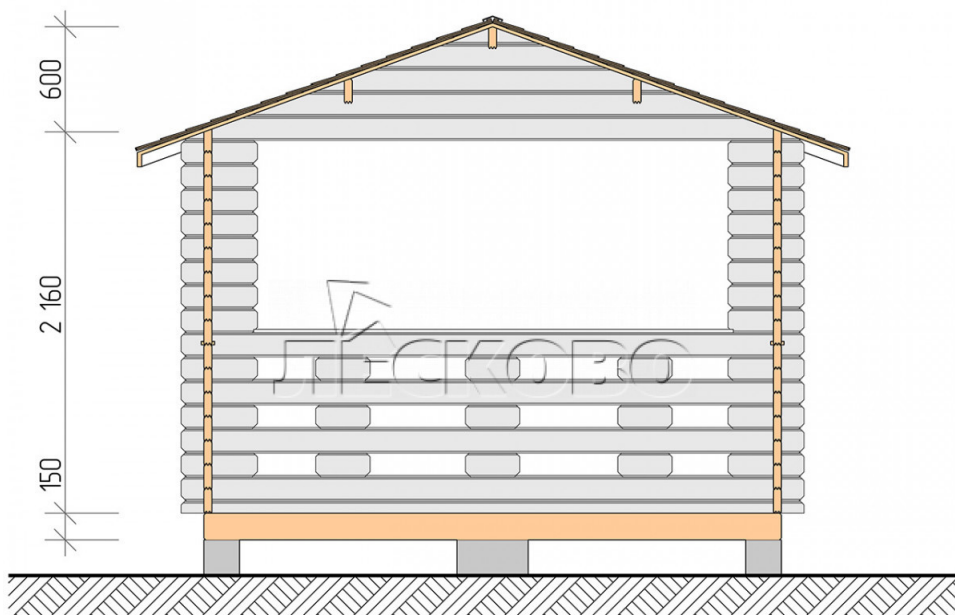

Pavillion "BS" serie 3.5×4.5

Projektabmessungen

3.5 × 4.5 / 13.4 m²

Цена

2.432 €

Balken

45 mm

65 mm
+ 509 €

Zusammenbau eines Hausbausatzes

Keine Montage erforderlich

Montage erforderlich
+ 608 €

Projektplanung

Разрез

Haus Kit

- Wall kit: mini-chamber drying chamber 44 × 145 mm with bowls for the project. The material of the

tree is spruce, pine (GOST 8486). Humidity 12-14%. The height of the walls is 2.16 m;

- Logs, lower harness: board 45 × 145 mm chamber drying 10-12%;
- Floors: floorboard 35 mm, chamber drying;
- Ceiling: imitation of a bar 20 × 135 mm, chamber drying;
- Platbands: dry planed board 20 × 100 mm;
- Roof: shingles;