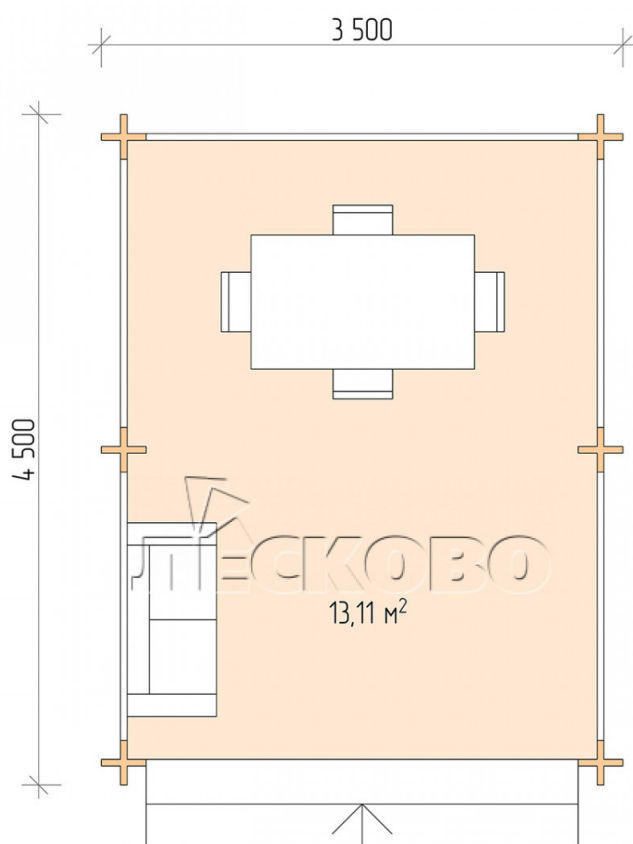

Pavillion "BS" serie 3.5×4.5

Projektabmessungen

3.5 × 4.5 / 13.4 m²

Цена

2.346 €

Balken

45 mm

65 mm
+ 491 €

Zusammenbau eines Hausbausatzes

Keine Montage erforderlich

Montage erforderlich
+ 586 €

Projektplanung

Разрез

Haus Kit

- Wall kit: mini-chamber drying chamber 44 × 145 mm with bowls for the project. The material of the

tree is spruce, pine (GOST 8486). Humidity 12-14%. The height of the walls is 2.16 m;

- Logs, lower harness: board 45 × 145 mm chamber drying 10-12%;
- Floors: floorboard 35 mm, chamber drying;
- Ceiling: imitation of a bar 20 × 135 mm, chamber drying;
- Platbands: dry planed board 20 × 100 mm;
- Roof: shingles;