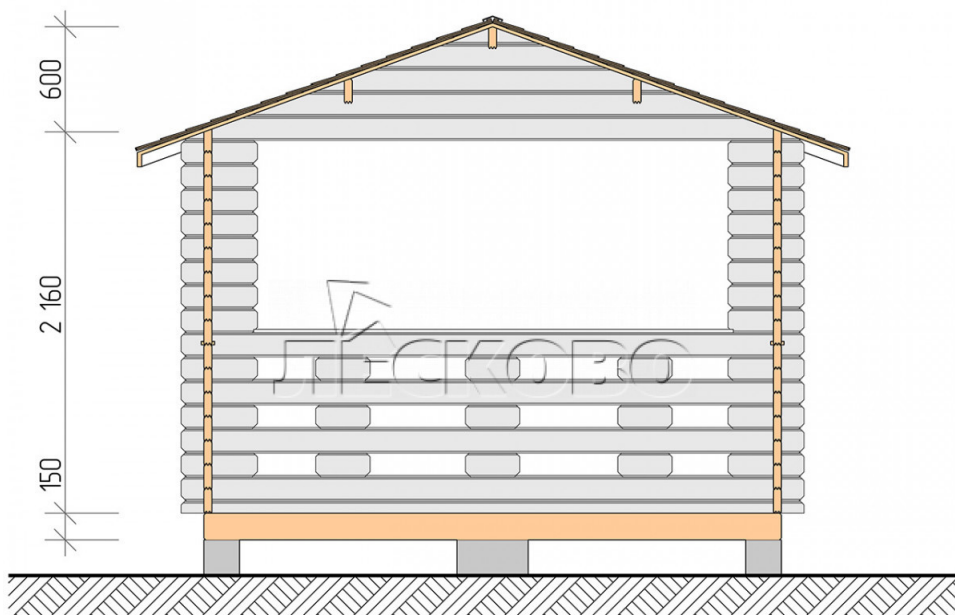

Pavillion "BS" serie 3.5×4.5

Projektabmessungen

3.5 × 4.5 / 13.4 m²

Цена

2.346 €

Balken

45 mm

65 mm
+ 491 €

Zusammenbau eines Hausbausatzes

Keine Montage erforderlich

Montage erforderlich
+ 586 €

Projektplanung

Разрез

Haus Kit

- Wall kit: mini-chamber drying chamber 44 × 145 mm with bowls for the project. The material of the

tree is spruce, pine (GOST 8486). Humidity 12-14%. The height of the walls is 2.16 m;

- Logs, lower harness: board 45 × 145 mm chamber drying 10-12%;
- Floors: floorboard 35 mm, chamber drying;
- Ceiling: imitation of a bar 20 × 135 mm, chamber drying;
- Platbands: dry planed board 20 × 100 mm;
- Roof: shingles;