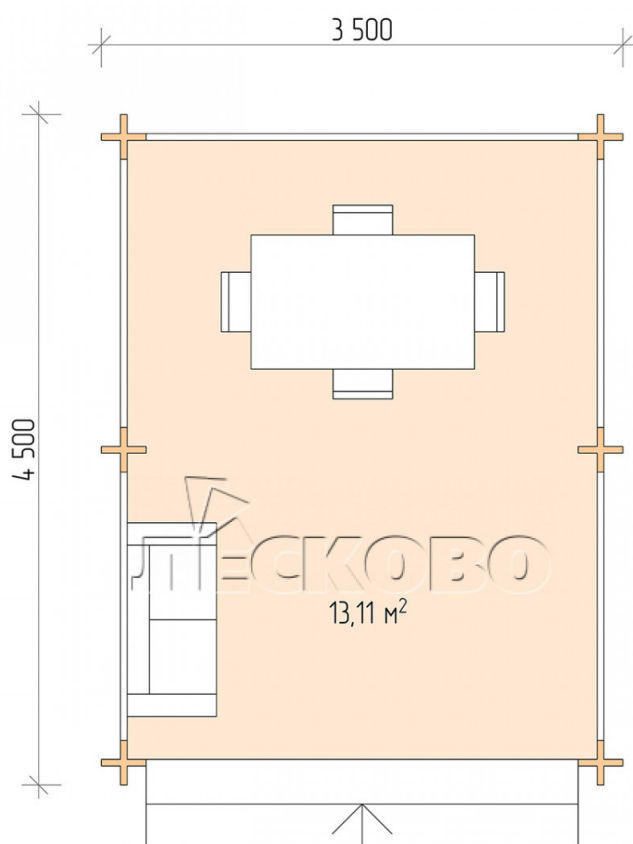

Pavillion "BS" serie 3.5×4.5

Projektabmessungen

3.5 × 4.5 / 13.4 m²

Цена

2.432 €

Balken

45 mm

65 mm
+ 509 €

Zusammenbau eines Hausbausatzes

Keine Montage erforderlich

Montage erforderlich
+ 608 €

Projektplanung

Разрез

Haus Kit

- Wall kit: mini-chamber drying chamber 44 × 145 mm with bowls for the project. The material of the

tree is spruce, pine (GOST 8486). Humidity 12-14%. The height of the walls is 2.16 m;

- Logs, lower harness: board 45 × 145 mm chamber drying 10-12%;
- Floors: floorboard 35 mm, chamber drying;
- Ceiling: imitation of a bar 20 × 135 mm, chamber drying;
- Platbands: dry planed board 20 × 100 mm;
- Roof: shingles;