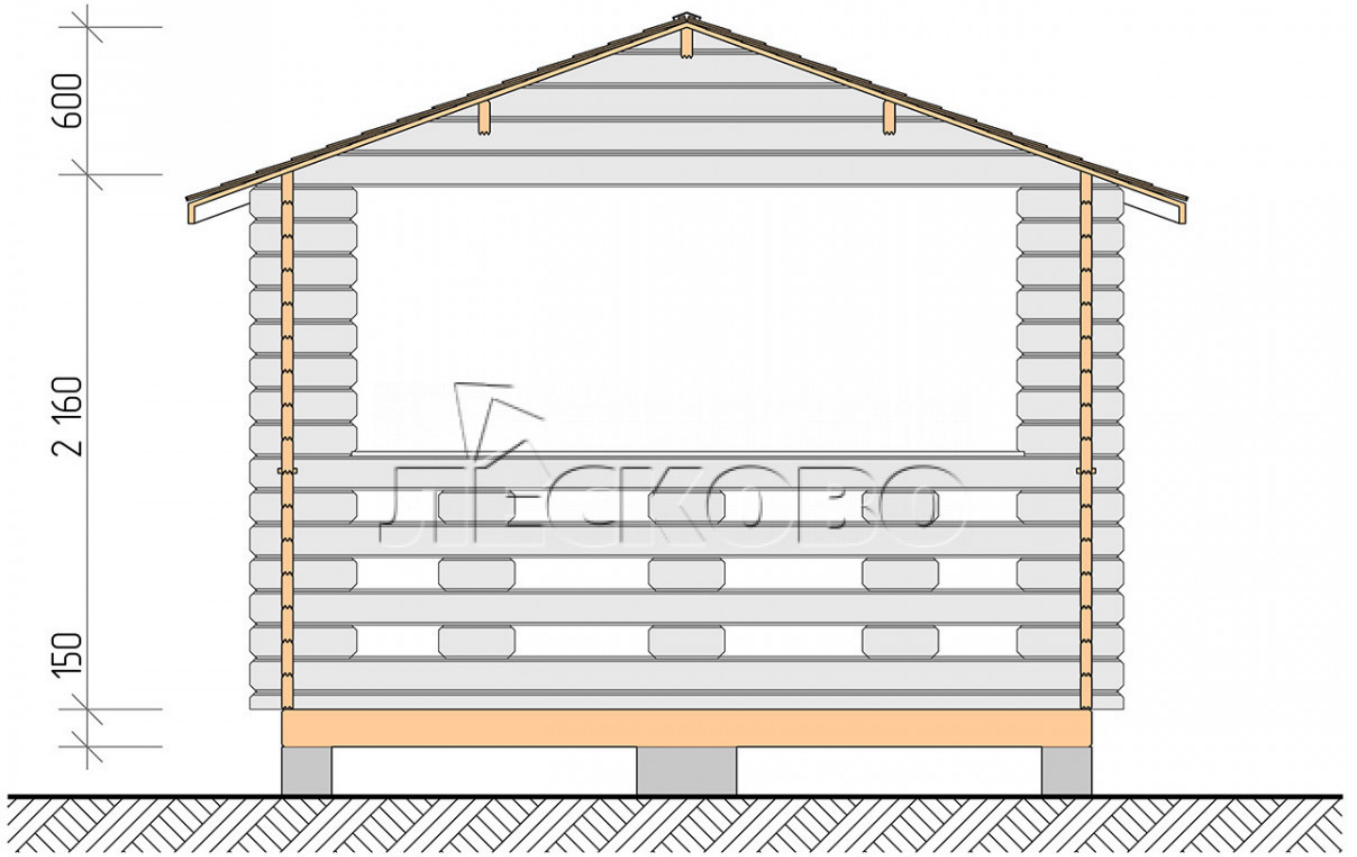

## Pavillion "BS" serie 3.5×4.5

Projektabmessungen  
3.5 × 4.5 / 13.4 m<sup>2</sup>

Hausset  
**1.795 €**

# Разрез

### Haus Kit

- Wall kit: mini-chamber drying chamber 44 × 145 mm with bowls for the project. The material of the tree is spruce, pine (GOST 8486). Humidity 12-14%. The height of the walls is 2.16 m;
- Logs, lower harness: board 45 × 145 mm chamber drying 10-12%;
- Floors: floorboard 35 mm, chamber drying;
- Ceiling: imitation of a bar 20 × 135 mm, chamber drying;
- Platbands: dry planed board 20 × 100 mm;
- Roof: shingles;