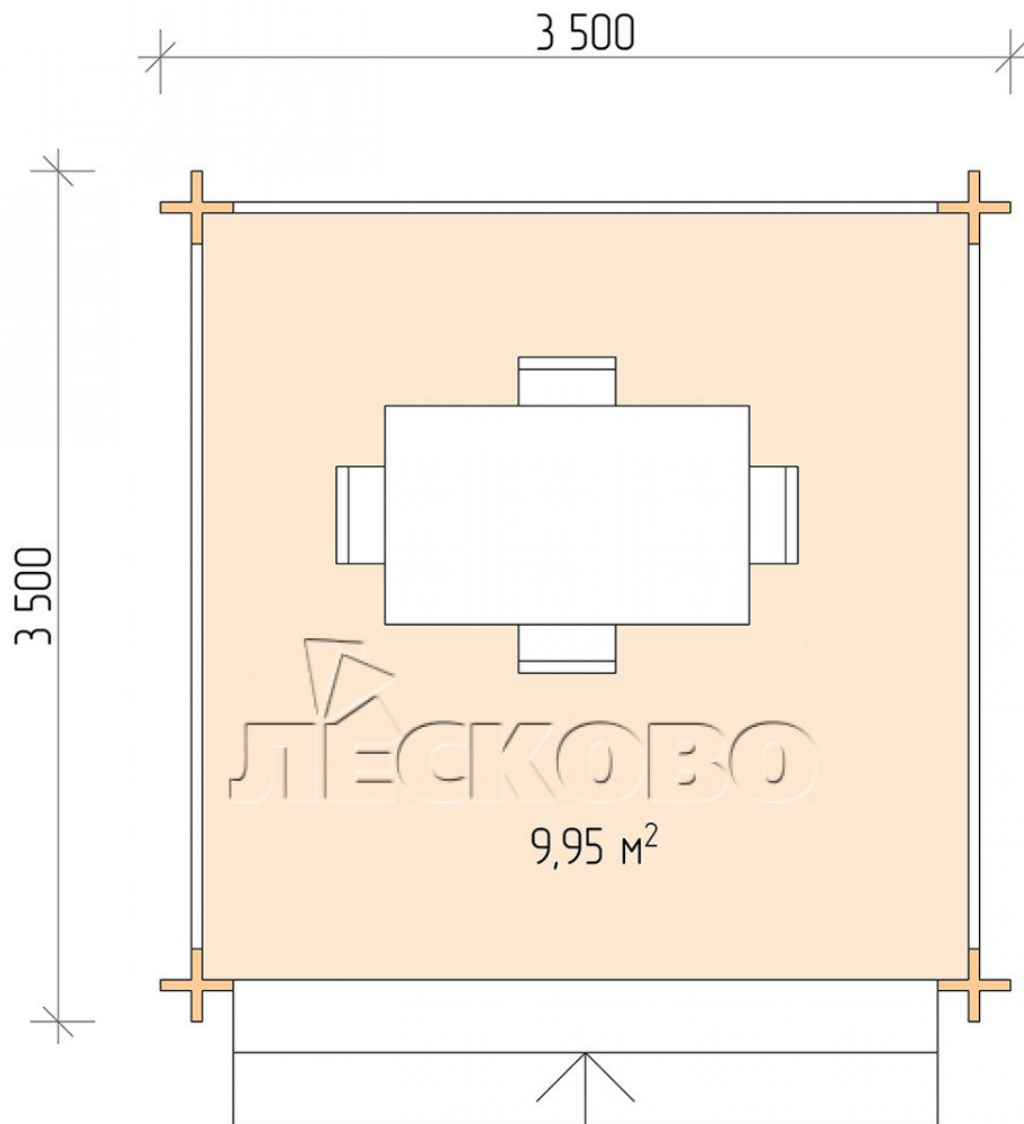

Pavillion "BS" serie 3.5×3.5

Projektabmessungen

3.5 × 3.5 / 10.2 m²

Hausset

1.342 €

Balken

45 MM

65 MM
+ 275 €

Projektplanung

3 500

3 500

9,95

M²

Разрез

Haus Kit

- Wall kit: mini-chamber drying chamber 44 × 145 mm with bowls for the project. The material of the tree is spruce, pine (GOST 8486). Humidity 12-14%. The height of the walls is 2.16 m;
- Logs, lower harness: board 45 × 145 mm chamber drying 10-12%;
- Floors: floorboard 35 mm, chamber drying;
- Ceiling: imitation of a bar 20 × 135 mm, chamber drying;
- Platbands: dry planed board 20 × 100 mm;
- Roof: shingles;