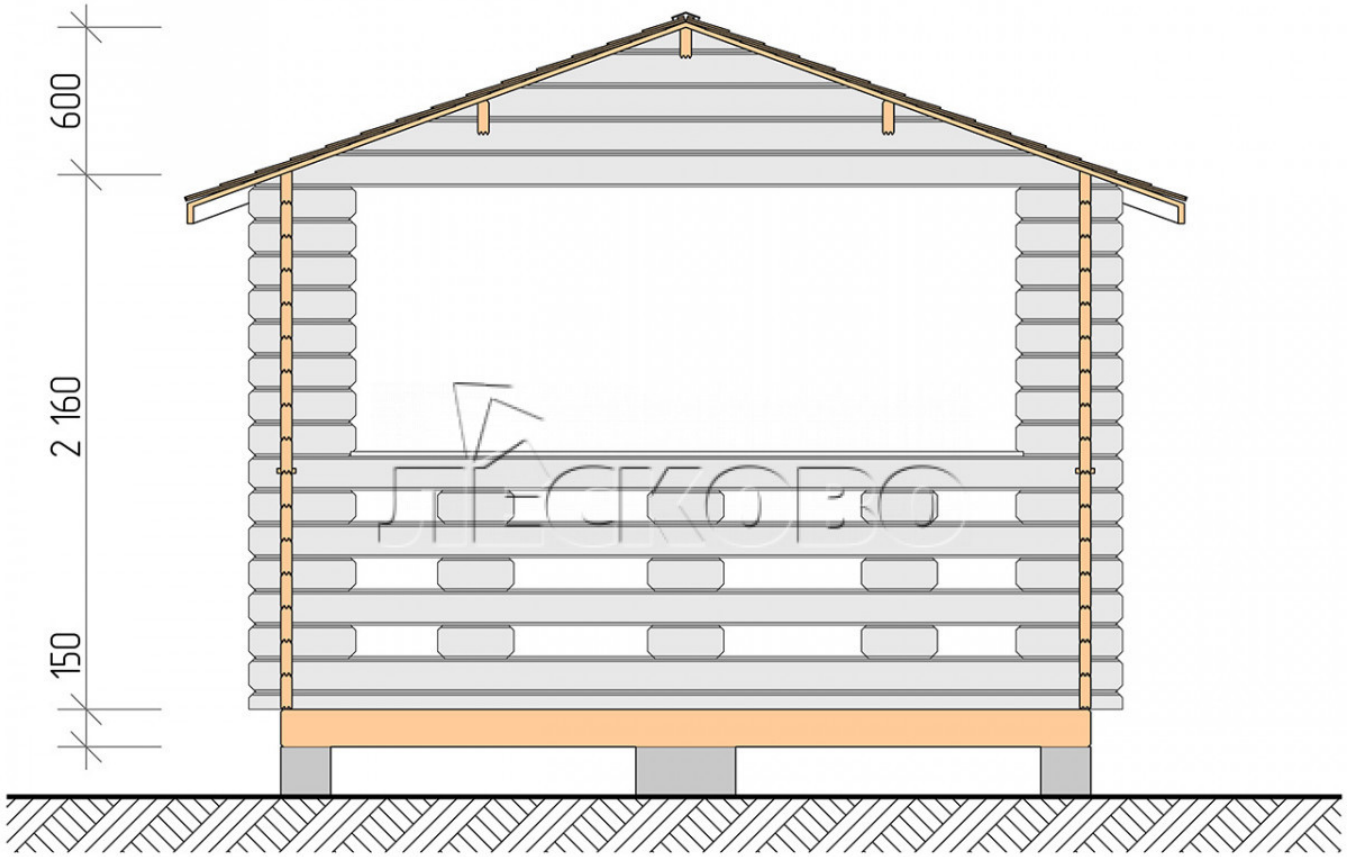

Pavillion "BS" serie 3.5×3.5

Projektabmessungen

3.5 × 3.5 / 10.2 m²

Hausset

1.342 €

Balken

45 MM

65 MM
+ 275 €

Projektplanung

3 500

3 500

9,95

M²

Разрез

Haus Kit

- Wall kit: mini-chamber drying chamber 44 × 145 mm with bowls for the project. The material of the tree is spruce, pine (GOST 8486). Humidity 12-14%. The height of the walls is 2.16 m;
- Logs, lower harness: board 45 × 145 mm chamber drying 10-12%;
- Floors: floorboard 35 mm, chamber drying;
- Ceiling: imitation of a bar 20 × 135 mm, chamber drying;
- Platbands: dry planed board 20 × 100 mm;
- Roof: shingles;