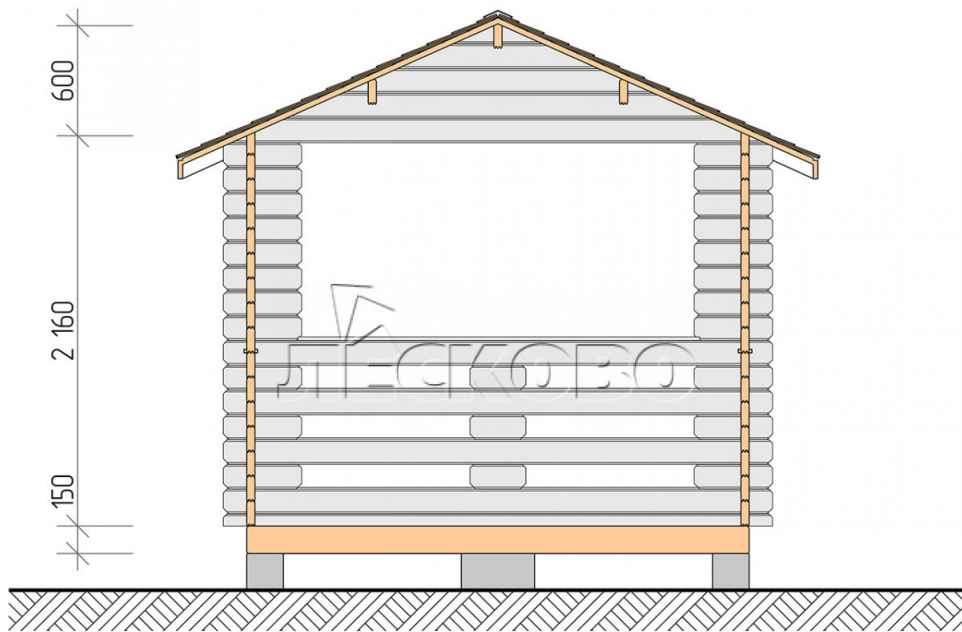

Pavillion "BS" serie 3×6

Projektabmessungen

3 × 6 / 15.4 m²

Цена

2.522 €

Balken

45 mm

65 mm
+ 543 €

Zusammenbau eines Hausbausatzes

Keine Montage erforderlich

Montage erforderlich
+ 630 €

Projektplanung

Разрез

Haus Kit

- Wall kit: mini-chamber drying chamber 44 × 145 mm with bowls for the project. The material of the

tree is spruce, pine (GOST 8486). Humidity 12-14%. The height of the walls is 2.16 m;

- Logs, lower harness: board 45 × 145 mm chamber drying 10-12%;
- Floors: floorboard 35 mm, chamber drying;
- Ceiling: imitation of a bar 20 × 135 mm, chamber drying;
- Platbands: dry planed board 20 × 100 mm;
- Roof: shingles;