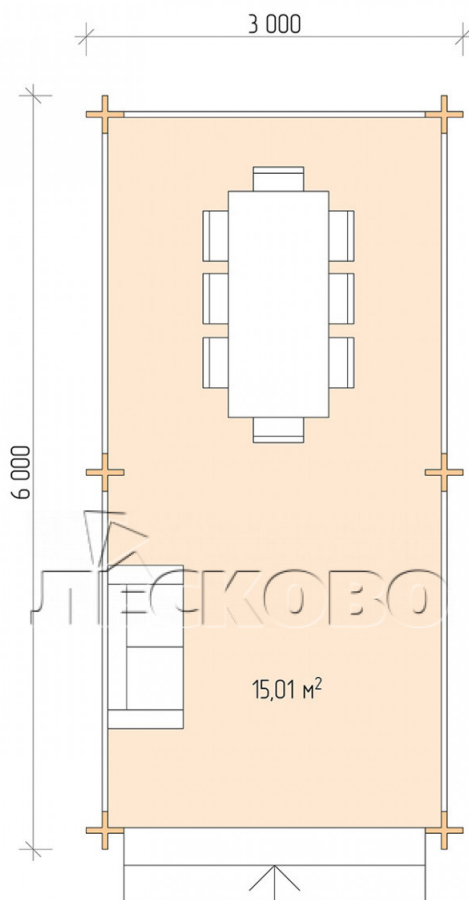

Pavillion "BS" serie 3×6

Projektabmessungen

3 × 6 / 15.4 m²

Цена

2.522 €

Balken

45 mm

65 mm
+ 543 €

Zusammenbau eines Hausbausatzes

Keine Montage erforderlich

Montage erforderlich
+ 630 €

Projektplanung

Разрез

Haus Kit

- Wall kit: mini-chamber drying chamber 44 × 145 mm with bowls for the project. The material of the

tree is spruce, pine (GOST 8486). Humidity 12-14%. The height of the walls is 2.16 m;

- Logs, lower harness: board 45 × 145 mm chamber drying 10-12%;
- Floors: floorboard 35 mm, chamber drying;
- Ceiling: imitation of a bar 20 × 135 mm, chamber drying;
- Platbands: dry planed board 20 × 100 mm;
- Roof: shingles;