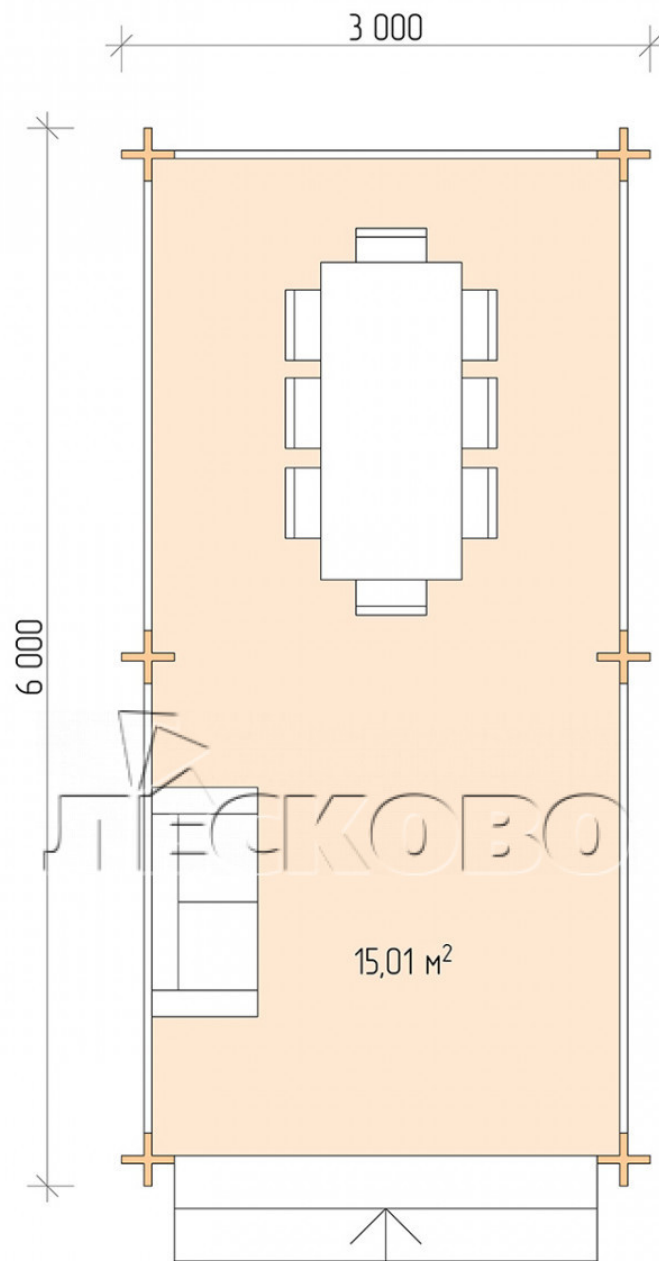

Pavillion "BS" serie 3×6

Projektabmessungen

3 × 6 / 15.4 m²

Hausset

1.811 €

Balken

45 mm

65 mm
+ 381 €

Projektplanung

3 000

6 000

15,01

M²

Разрез

Haus Kit

- Wall kit: mini-chamber drying chamber 44 × 145 mm with bowls for the project. The material of the tree is spruce, pine (GOST 8486). Humidity 12-14%. The height of the walls is 2.16 m;
- Logs, lower harness: board 45 × 145 mm chamber drying 10-12%;
- Floors: floorboard 35 mm, chamber drying;
- Ceiling: imitation of a bar 20 × 135 mm, chamber drying;
- Platbands: dry planed board 20 × 100 mm;
- Roof: shingles;