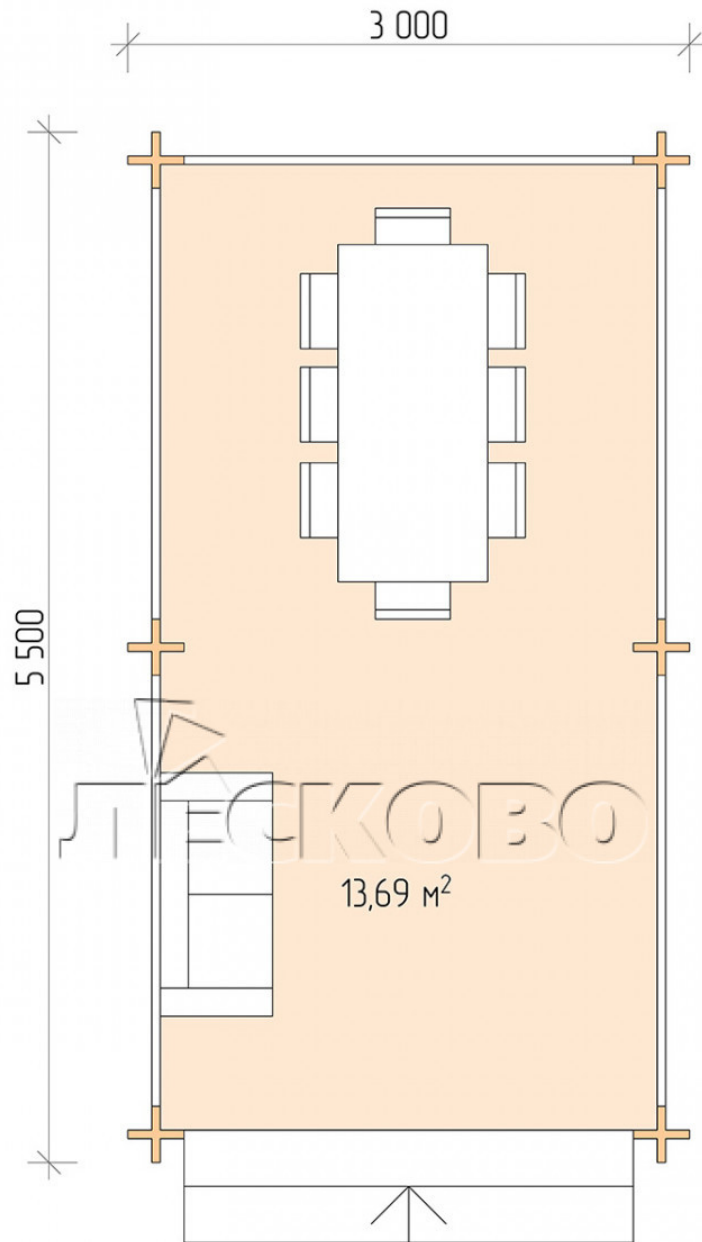

Pavillion "BS" serie 3×5.5

Projektabmessungen

3 × 5.5 / 14 m²

Hausset

1.850 €

Balken

45 mm

65 mm
+ 385 €

Projektplanung

3 000

5 500

13,69
M²

Разрез

Haus Kit

- Wall kit: mini-chamber drying chamber 44 × 145 mm with bowls for the project. The material of the tree is spruce, pine (GOST 8486). Humidity 12-14%. The height of the walls is 2.16 m;
- Logs, lower harness: board 45 × 145 mm chamber drying 10-12%;
- Floors: floorboard 35 mm, chamber drying;
- Ceiling: imitation of a bar 20 × 135 mm, chamber drying;
- Platbands: dry planed board 20 × 100 mm;
- Roof: shingles;