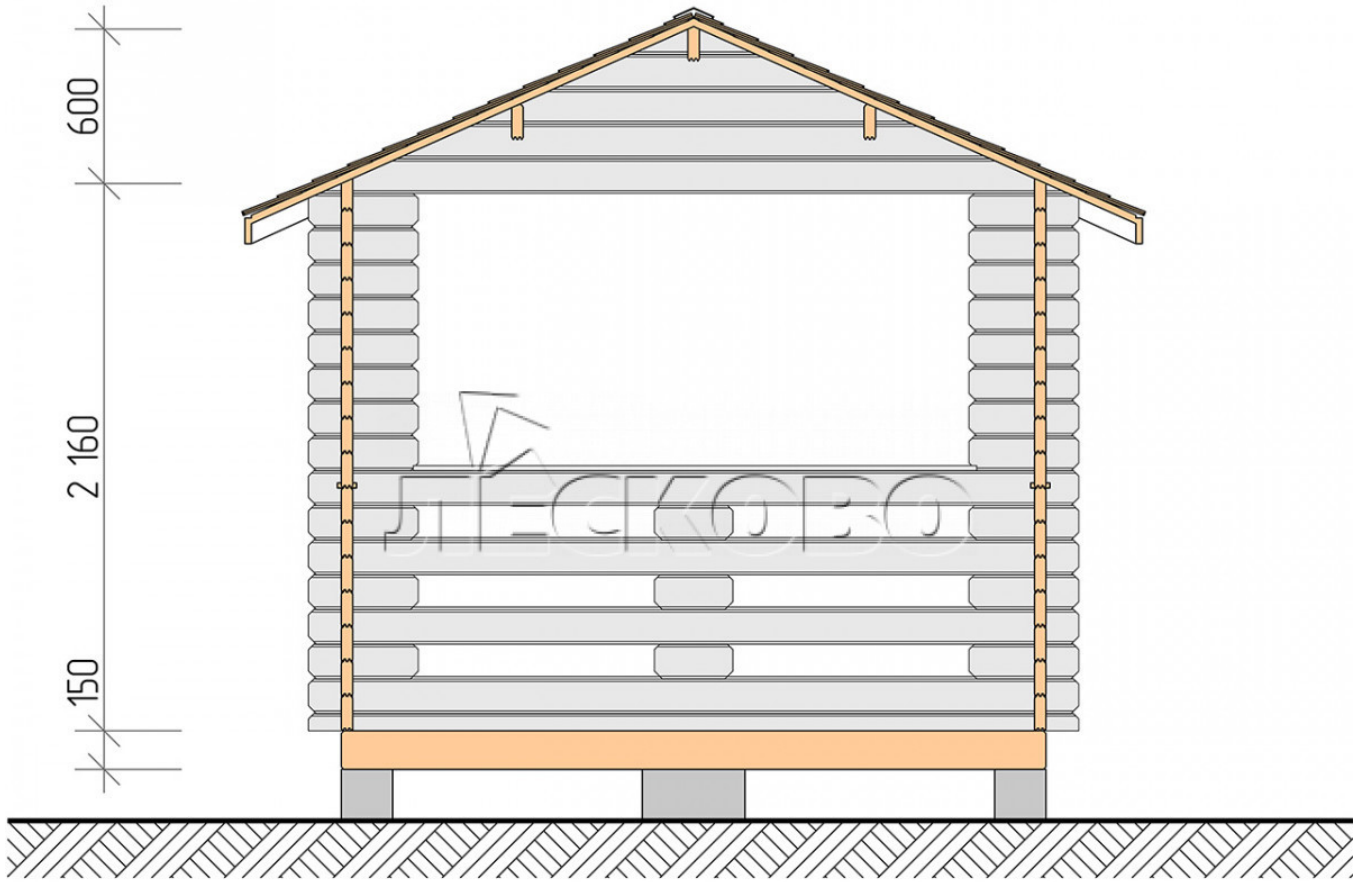

Pavillion "BS" serie 3×5.5

Projektabmessungen

3 × 5.5 / 14 m²

Hausset

1.850 €

Balken

45 mm

65 mm
+ 385 €

Projektplanung

3 000

5 500

13,69
M²

Разрез

Haus Kit

- Wall kit: mini-chamber drying chamber 44 × 145 mm with bowls for the project. The material of the tree is spruce, pine (GOST 8486). Humidity 12-14%. The height of the walls is 2.16 m;
- Logs, lower harness: board 45 × 145 mm chamber drying 10-12%;
- Floors: floorboard 35 mm, chamber drying;
- Ceiling: imitation of a bar 20 × 135 mm, chamber drying;
- Platbands: dry planed board 20 × 100 mm;
- Roof: shingles;