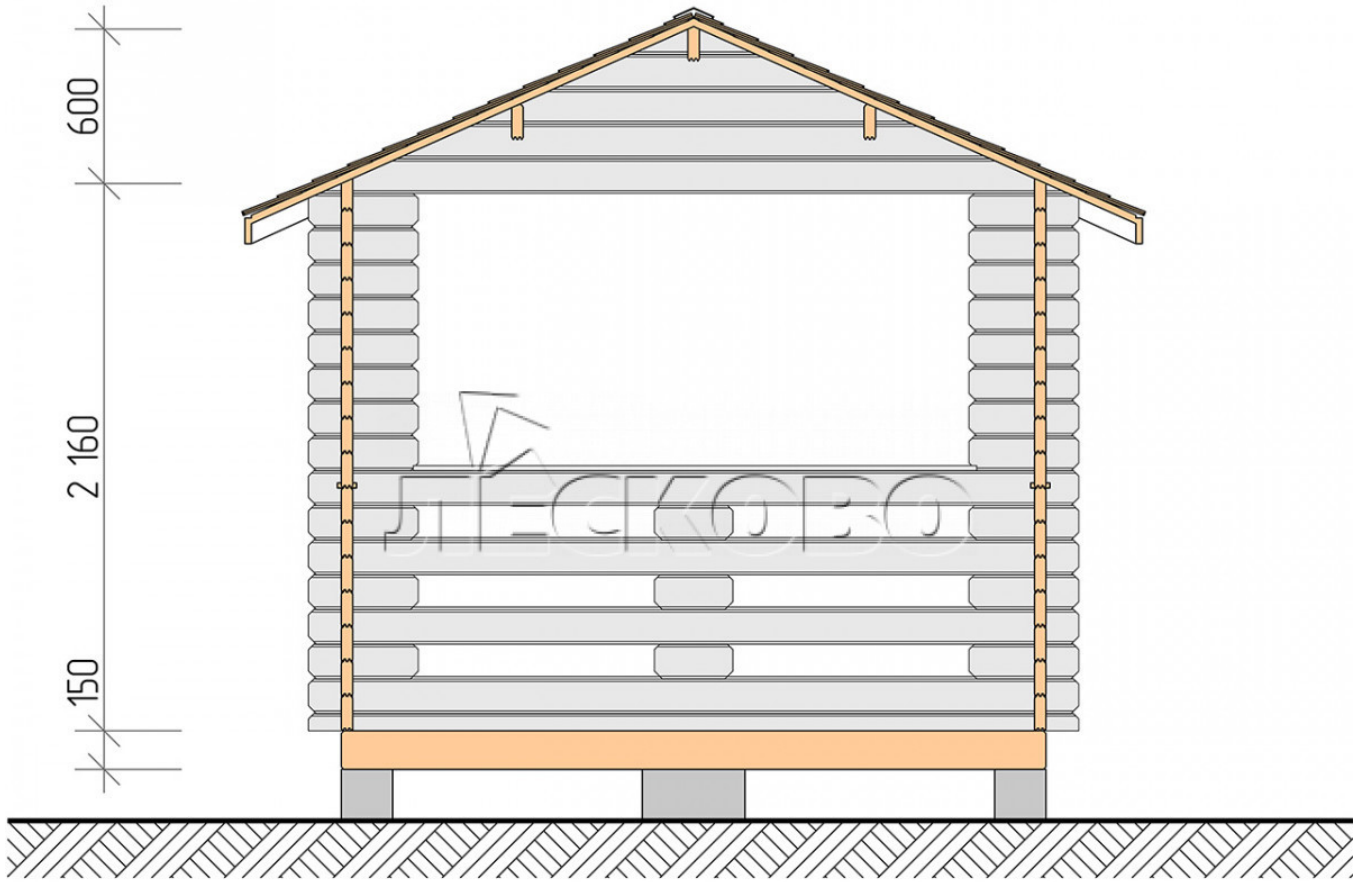

## Pavillion "BS" serie 3x3

Projektabmessungen

3 × 3 / 7.3 m<sup>2</sup>

Hausset

**1.104 €**

# Разрез

### Haus Kit

- Wall kit: mini-chamber drying chamber 44 × 145 mm with bowls for the project. The material of the tree is spruce, pine (GOST 8486). Humidity 12-14%. The height of the walls is 2.16 m;
- Logs, lower harness: board 45 × 145 mm chamber drying 10-12%;
- Floors: floorboard 35 mm, chamber drying;
- Ceiling: imitation of a bar 20 × 135 mm, chamber drying;
- Platbands: dry planed board 20 × 100 mm;
- Roof: shingles;