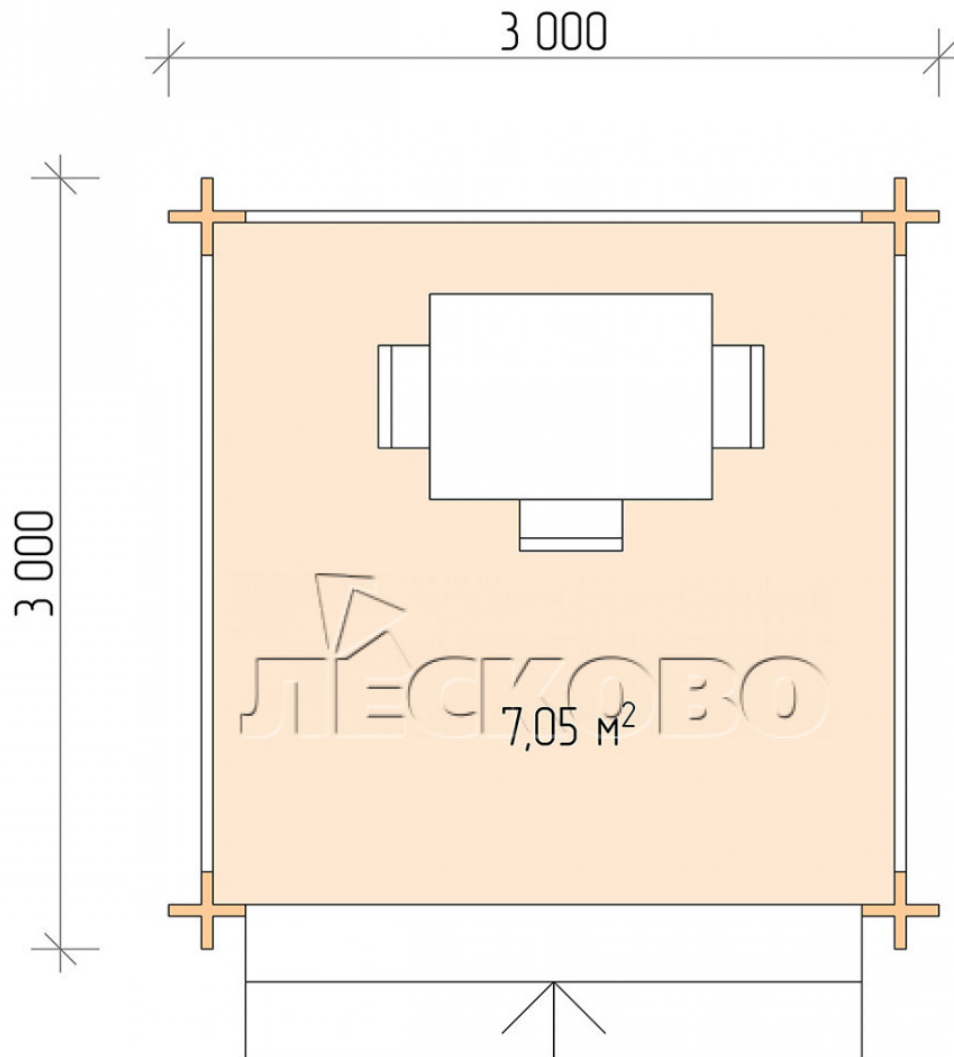

# Разрез

### Haus Kit

- Wall kit: mini-chamber drying chamber 44 × 145 mm with bowls for the project. The material of the tree is spruce, pine (GOST 8486). Humidity 12-14%. The height of the walls is 2.16 m;
- Logs, lower harness: board 45 × 145 mm chamber drying 10-12%;
- Floors: floorboard 35 mm, chamber drying;
- Ceiling: imitation of a bar 20 × 135 mm, chamber drying;
- Platbands: dry planed board 20 × 100 mm;
- Roof: shingles;