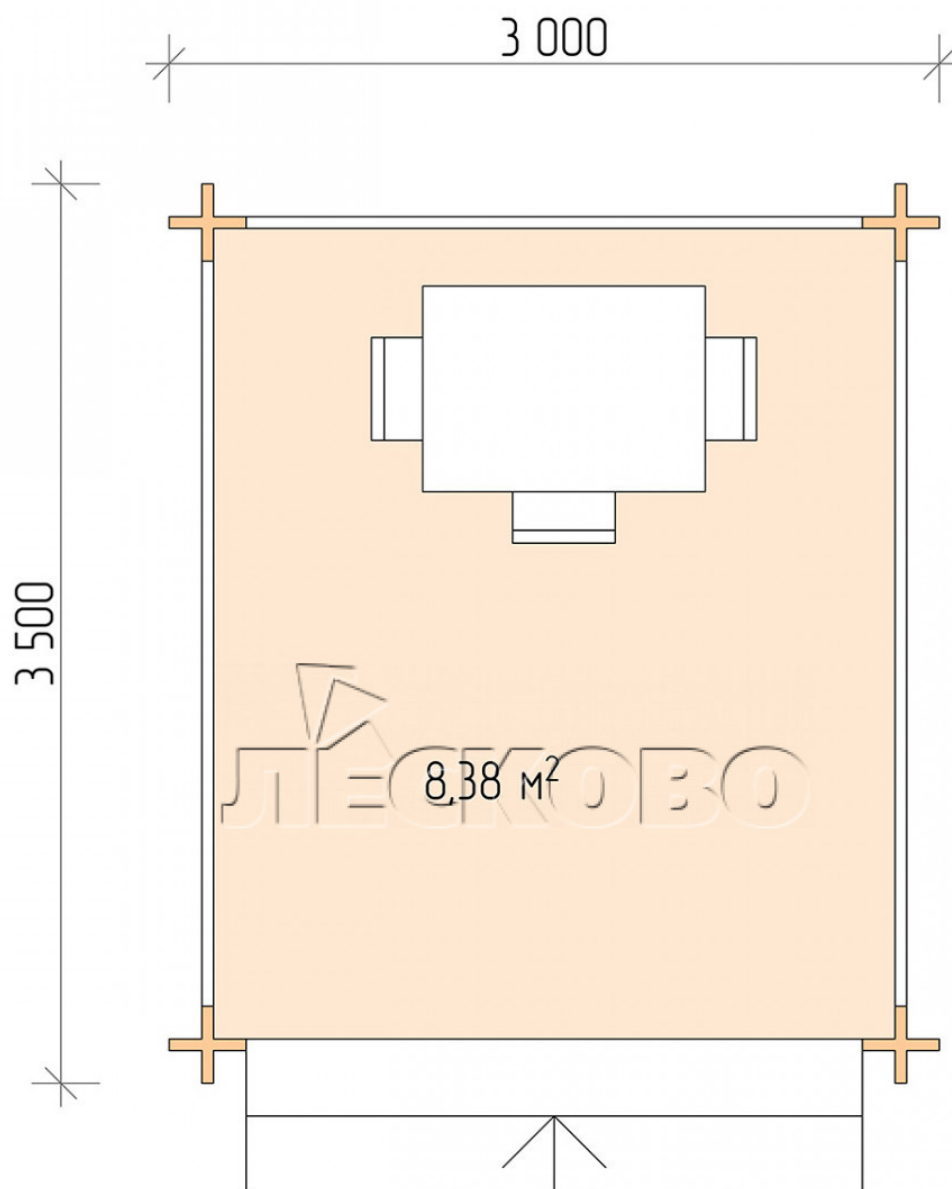

Pavillion "BS" serie 3×3.5

Projektabmessungen

3 × 3.5 / 8.7 m²

Hausset

1.216 €

Balken

45 MM

65 MM
+ 259 €

Projektplanung

3 000

3 500

8,38

M²

Разрез

Haus Kit

- Wall kit: mini-chamber drying chamber 44 × 145 mm with bowls for the project. The material of the tree is spruce, pine (GOST 8486). Humidity 12-14%. The height of the walls is 2.16 m;
- Logs, lower harness: board 45 × 145 mm chamber drying 10-12%;
- Floors: floorboard 35 mm, chamber drying;
- Ceiling: imitation of a bar 20 × 135 mm, chamber drying;
- Platbands: dry planed board 20 × 100 mm;
- Roof: shingles;

- Skirting board 35 mm.

+7 (4942) 499-770

156014, г. Кострома, ул. Базовая, д. 8