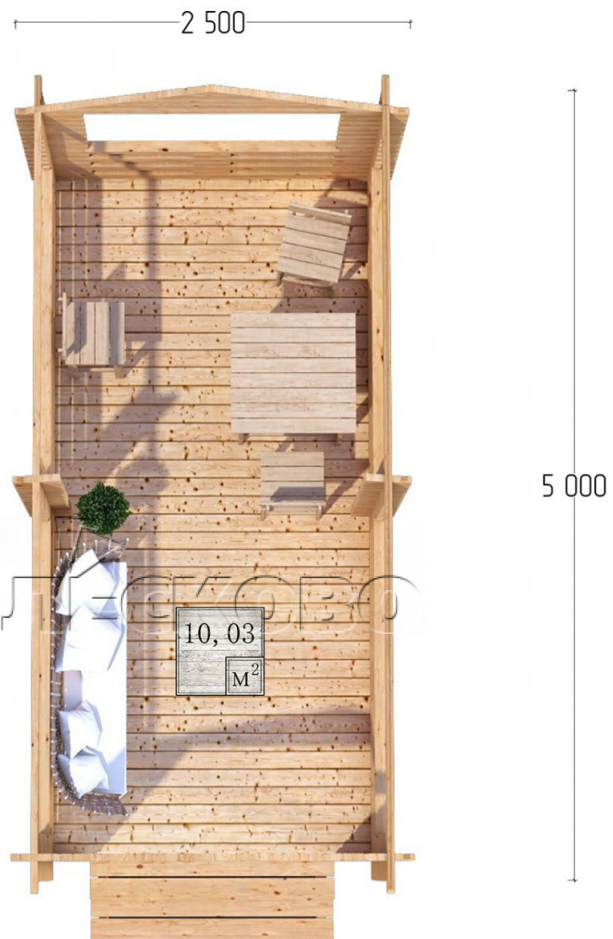

Pavillion "BS" serie 2.5×5

Projektabmessungen

2.5 × 5 / 10.4 m²

Цена

2.087 €

Balken

45 mm

65 mm
+ 477 €

Zusammenbau eines Hausbausatzes

Keine Montage erforderlich

Montage erforderlich
+ 522 €

Projektplanung

Разрез

Haus Kit

- Wall kit: mini-chamber drying chamber 44 × 145 mm with bowls for the project. The material of the

tree is spruce, pine (GOST 8486). Humidity 12-14%. The height of the walls is 2.16 m;

- Logs, lower harness: board 45 × 145 mm chamber drying 10-12%;
- Floors: floorboard 35 mm, chamber drying;
- Ceiling: imitation of a bar 20 × 135 mm, chamber drying;
- Platbands: dry planed board 20 × 100 mm;
- Roof: shingles;