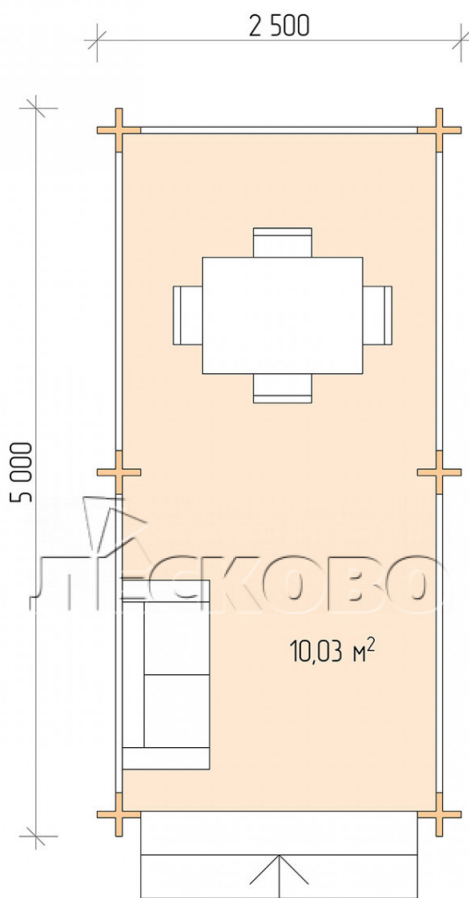

Pavillion "BS" serie 2.5×5

Projektabmessungen

2.5 × 5 / 10.4 m²

Цена

2.087 €

Balken

45 mm

65 mm
+ 477 €

Zusammenbau eines Hausbausatzes

Keine Montage erforderlich

Montage erforderlich
+ 522 €

Projektplanung

Разрез

Haus Kit

- Wall kit: mini-chamber drying chamber 44 × 145 mm with bowls for the project. The material of the

tree is spruce, pine (GOST 8486). Humidity 12-14%. The height of the walls is 2.16 m;

- Logs, lower harness: board 45 × 145 mm chamber drying 10-12%;
- Floors: floorboard 35 mm, chamber drying;
- Ceiling: imitation of a bar 20 × 135 mm, chamber drying;
- Platbands: dry planed board 20 × 100 mm;
- Roof: shingles;