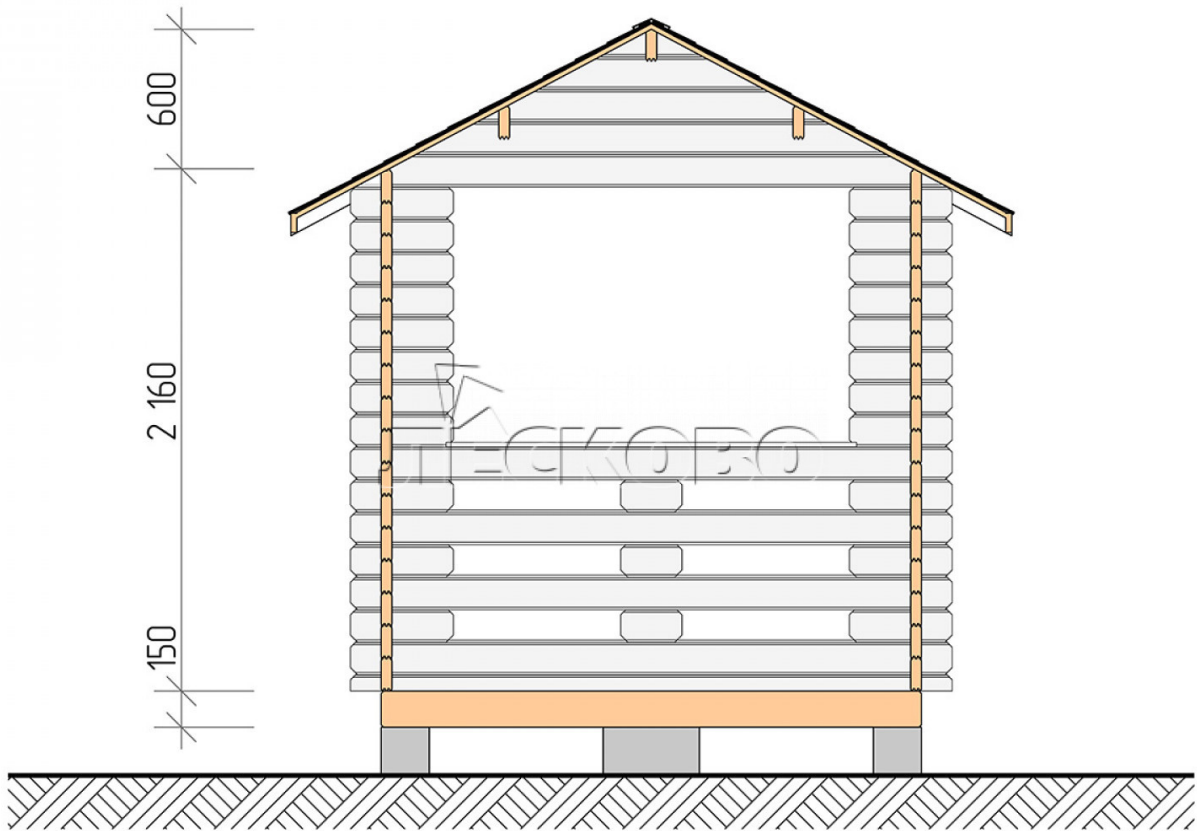

Pavillion "BS" serie 2.5×5

Projektabmessungen
2.5 × 5 / 10.4 m²

Hausset
1.585 €

Balken

45 MM

65 MM
+ 354 €

Projektplanung

2 500

5 000

Разрез

Haus Kit

- Wall kit: mini-chamber drying chamber 44 × 145 mm with bowls for the project. The material of the tree is spruce, pine (GOST 8486). Humidity 12-14%. The height of the walls is 2.16 m;
- Logs, lower harness: board 45 × 145 mm chamber drying 10-12%;
- Floors: floorboard 35 mm, chamber drying;
- Ceiling: imitation of a bar 20 × 135 mm, chamber drying;
- Platbands: dry planed board 20 × 100 mm;
- Roof: shingles;