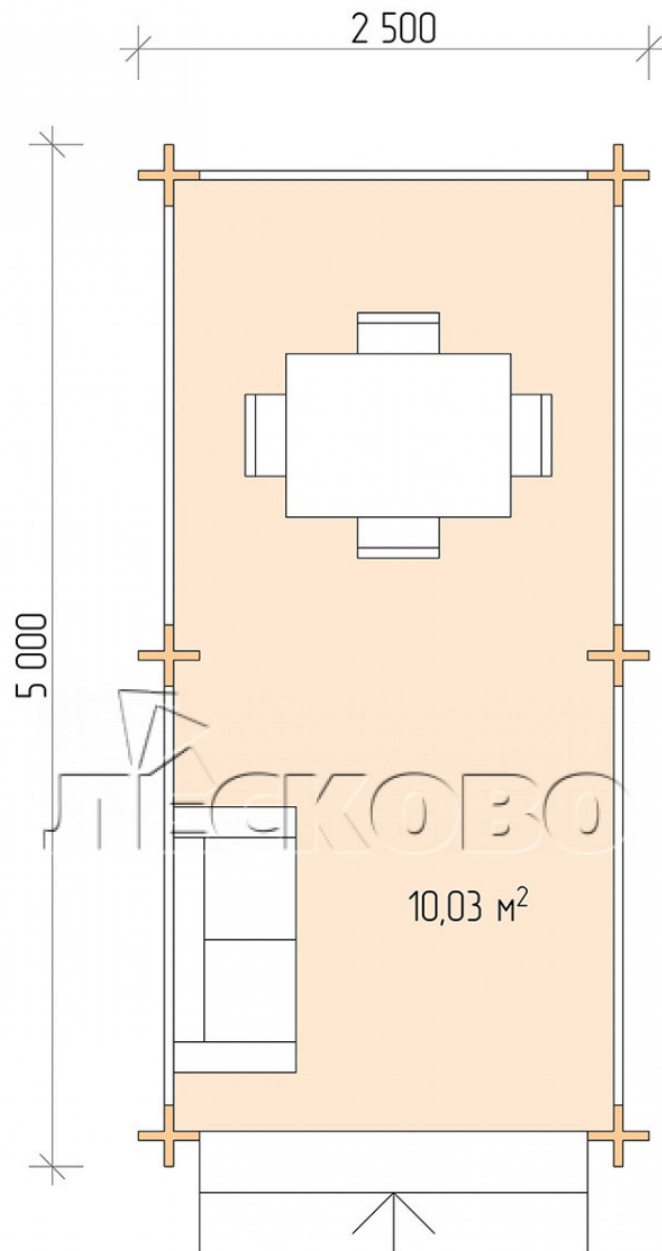

Pavillion "BS" serie 2.5×5

Projektabmessungen
2.5 × 5 / 10.4 m²

Hausset
1.585 €

Balken

45 MM

65 MM
+ 354 €

Projektplanung

2 500

5 000

Разрез

Haus Kit

- Wall kit: mini-chamber drying chamber 44 × 145 mm with bowls for the project. The material of the tree is spruce, pine (GOST 8486). Humidity 12-14%. The height of the walls is 2.16 m;
- Logs, lower harness: board 45 × 145 mm chamber drying 10-12%;
- Floors: floorboard 35 mm, chamber drying;
- Ceiling: imitation of a bar 20 × 135 mm, chamber drying;
- Platbands: dry planed board 20 × 100 mm;
- Roof: shingles;