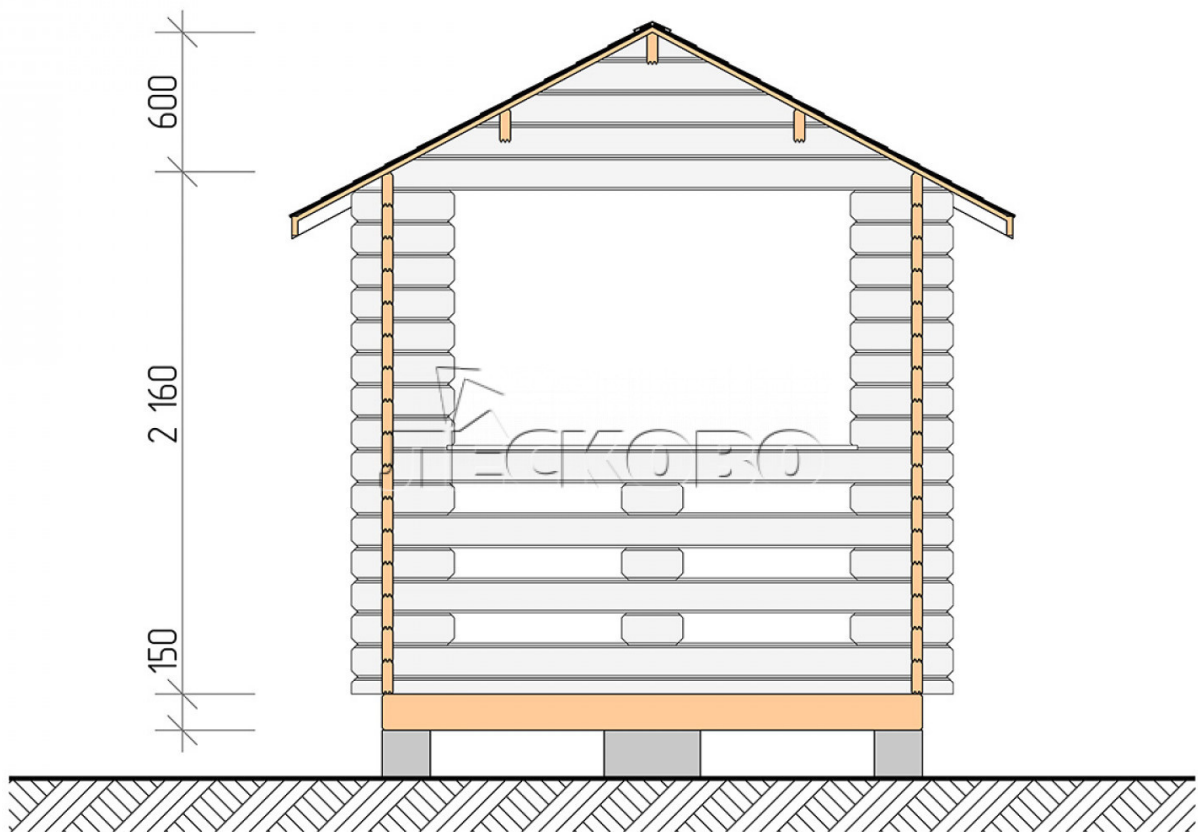

Pavillion "BS" serie 2.5×5

Projektabmessungen

2.5 × 5 / 10.4 m²

Hausset

1.886 €

Balken

45 MM

65 MM
+ 442 €

Projektplanung

2 500

5 000

Разрез

Haus Kit

- Wall kit: mini-chamber drying chamber 44 × 145 mm with bowls for the project. The material of the tree is spruce, pine (GOST 8486). Humidity 12-14%. The height of the walls is 2.16 m;
- Logs, lower harness: board 45 × 145 mm chamber drying 10-12%;
- Floors: floorboard 35 mm, chamber drying;
- Ceiling: imitation of a bar 20 × 135 mm, chamber drying;
- Platbands: dry planed board 20 × 100 mm;
- Roof: shingles;