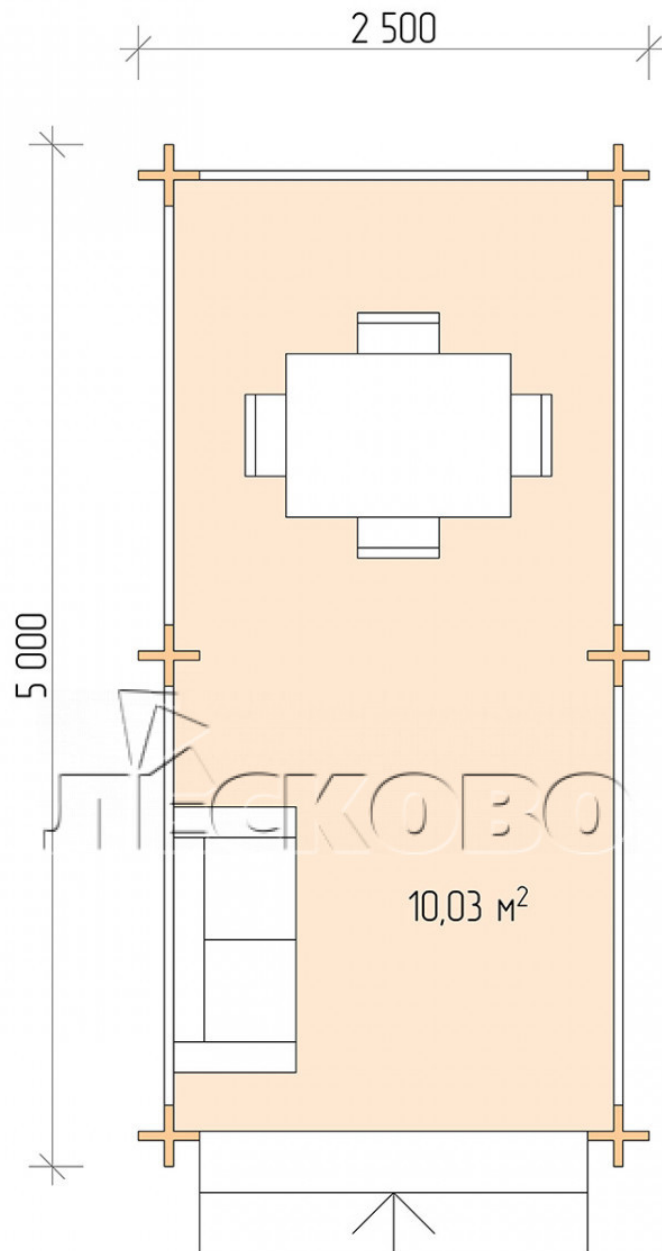

Pavillion "BS" serie 2.5×5

Projektabmessungen

2.5 × 5 / 10.4 m²

Hausset

1.886 €

Balken

45 MM

65 MM
+ 442 €

Projektplanung

2 500

5 000

Разрез

Haus Kit

- Wall kit: mini-chamber drying chamber 44 × 145 mm with bowls for the project. The material of the tree is spruce, pine (GOST 8486). Humidity 12-14%. The height of the walls is 2.16 m;
- Logs, lower harness: board 45 × 145 mm chamber drying 10-12%;
- Floors: floorboard 35 mm, chamber drying;
- Ceiling: imitation of a bar 20 × 135 mm, chamber drying;
- Platbands: dry planed board 20 × 100 mm;
- Roof: shingles;

- Skirting board 35 mm.

+7 (4942) 499-770

156014, г. Кострома, ул. Базовая, д. 8