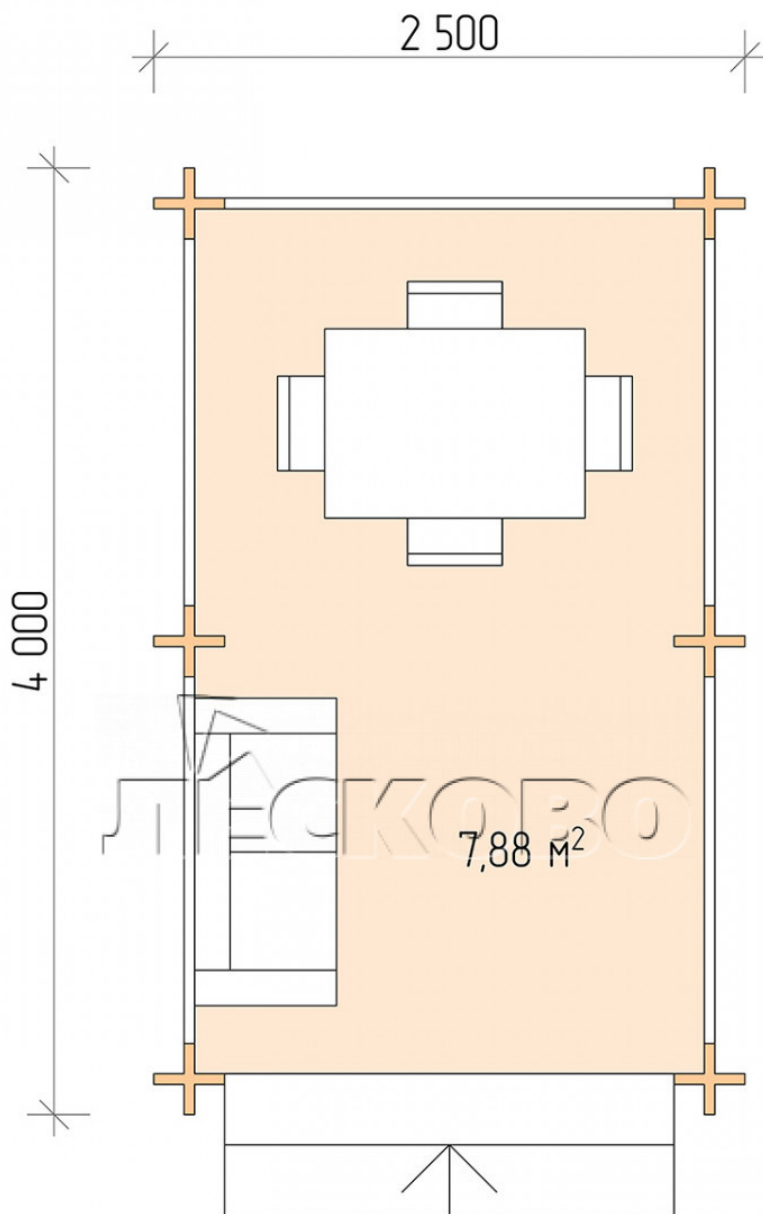

Pavillion "BS" serie 2.5×4

Projektabmessungen

2.5 × 4 / 8.2 m²

Hausset

1.308 €

Balken

45 MM

65 MM
+ 307 €

Projektplanung

2 500

4 000

7,88

M²

Разрез

Haus Kit

- Wall kit: mini-chamber drying chamber 44 × 145 mm with bowls for the project. The material of the tree is spruce, pine (GOST 8486). Humidity 12-14%. The height of the walls is 2.16 m;
- Logs, lower harness: board 45 × 145 mm chamber drying 10-12%;
- Floors: floorboard 35 mm, chamber drying;
- Ceiling: imitation of a bar 20 × 135 mm, chamber drying;
- Platbands: dry planed board 20 × 100 mm;
- Roof: shingles;