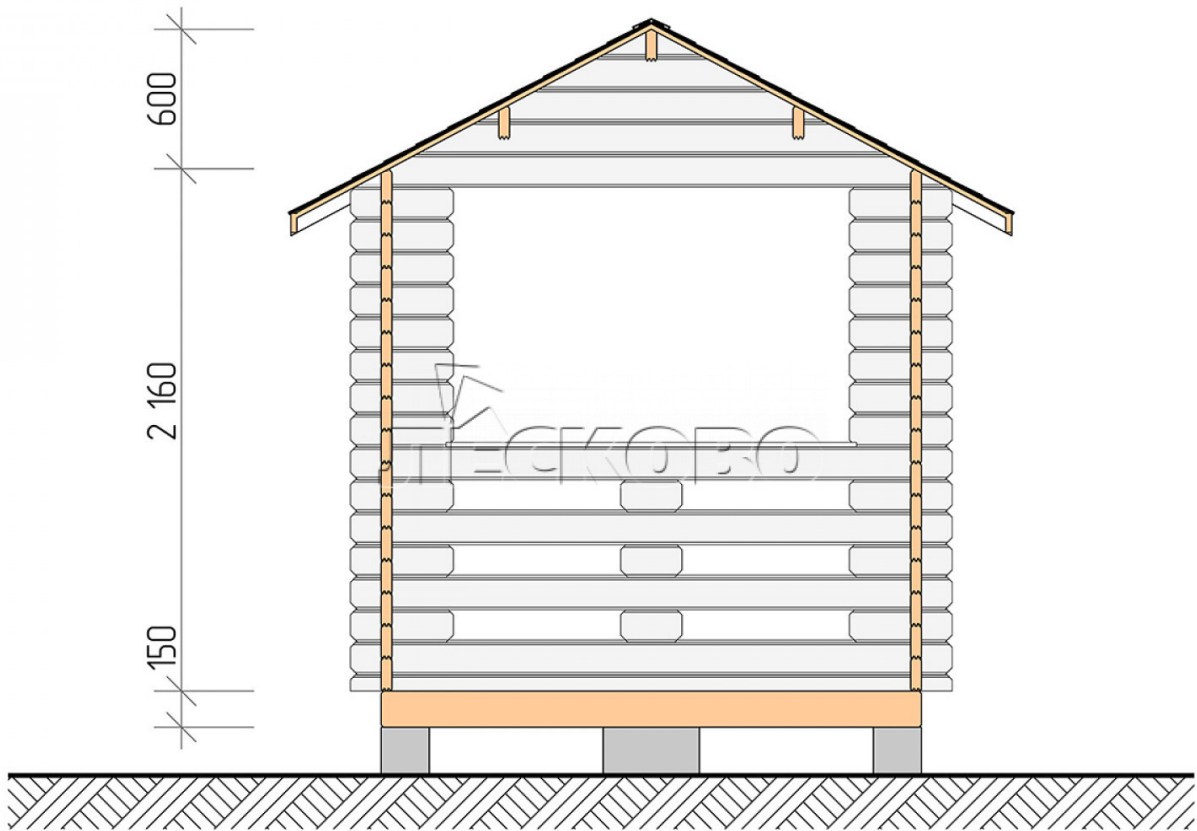

Pavillion "BS" serie 2.5×4

Projektabmessungen

2.5 × 4 / 8.2 m²

Hausset

1.308 €

Balken

45 MM

65 MM
+ 307 €

Projektplanung

2 500

4 000

7,88

M²

Разрез

Haus Kit

- Wall kit: mini-chamber drying chamber 44 × 145 mm with bowls for the project. The material of the tree is spruce, pine (GOST 8486). Humidity 12-14%. The height of the walls is 2.16 m;
- Logs, lower harness: board 45 × 145 mm chamber drying 10-12%;
- Floors: floorboard 35 mm, chamber drying;
- Ceiling: imitation of a bar 20 × 135 mm, chamber drying;
- Platbands: dry planed board 20 × 100 mm;
- Roof: shingles;