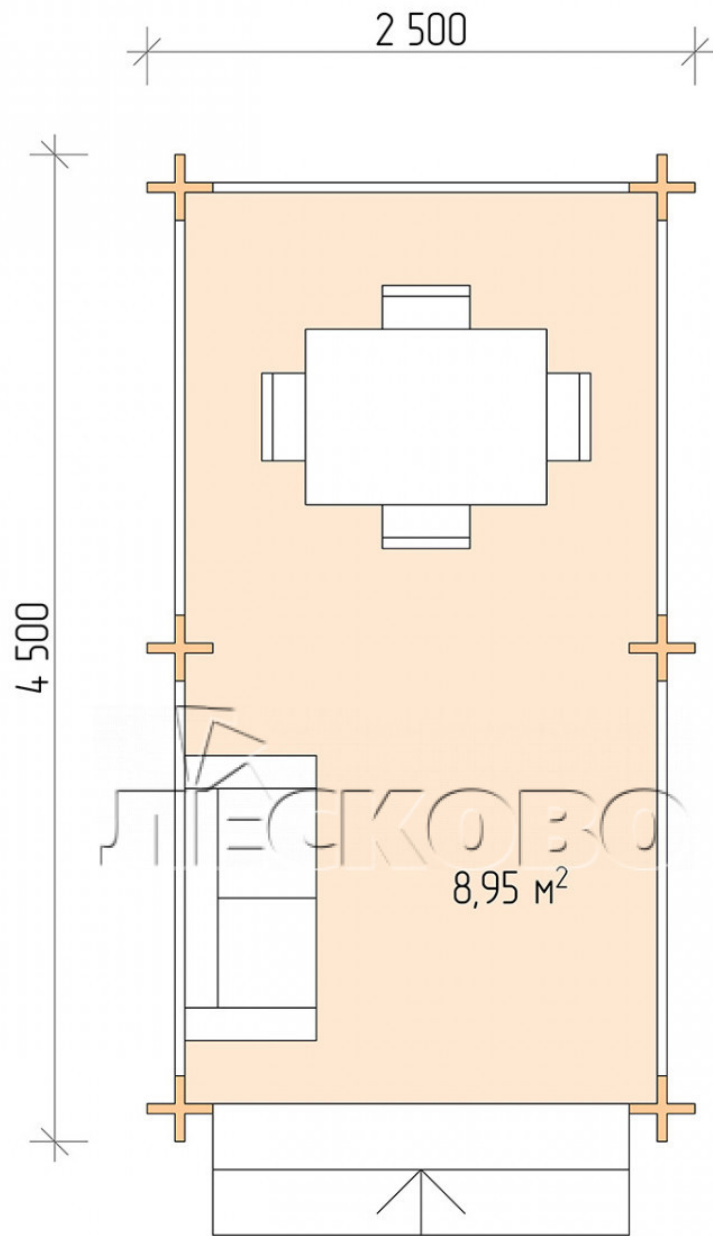

Pavillion "BS" serie 2.5×4.5

Projektabmessungen

2.5 × 4.5 / 9.2 m²

Hausset

1.438 €

Balken

45 MM

65 MM
+ 331 €

Projektplanung

2 500

4 500

8,95

M²

Разрез

Haus Kit

- Wall kit: mini-chamber drying chamber 44 × 145 mm with bowls for the project. The material of the tree is spruce, pine (GOST 8486). Humidity 12-14%. The height of the walls is 2.16 m;
- Logs, lower harness: board 45 × 145 mm chamber drying 10-12%;
- Floors: floorboard 35 mm, chamber drying;
- Ceiling: imitation of a bar 20 × 135 mm, chamber drying;
- Platbands: dry planed board 20 × 100 mm;
- Roof: shingles;