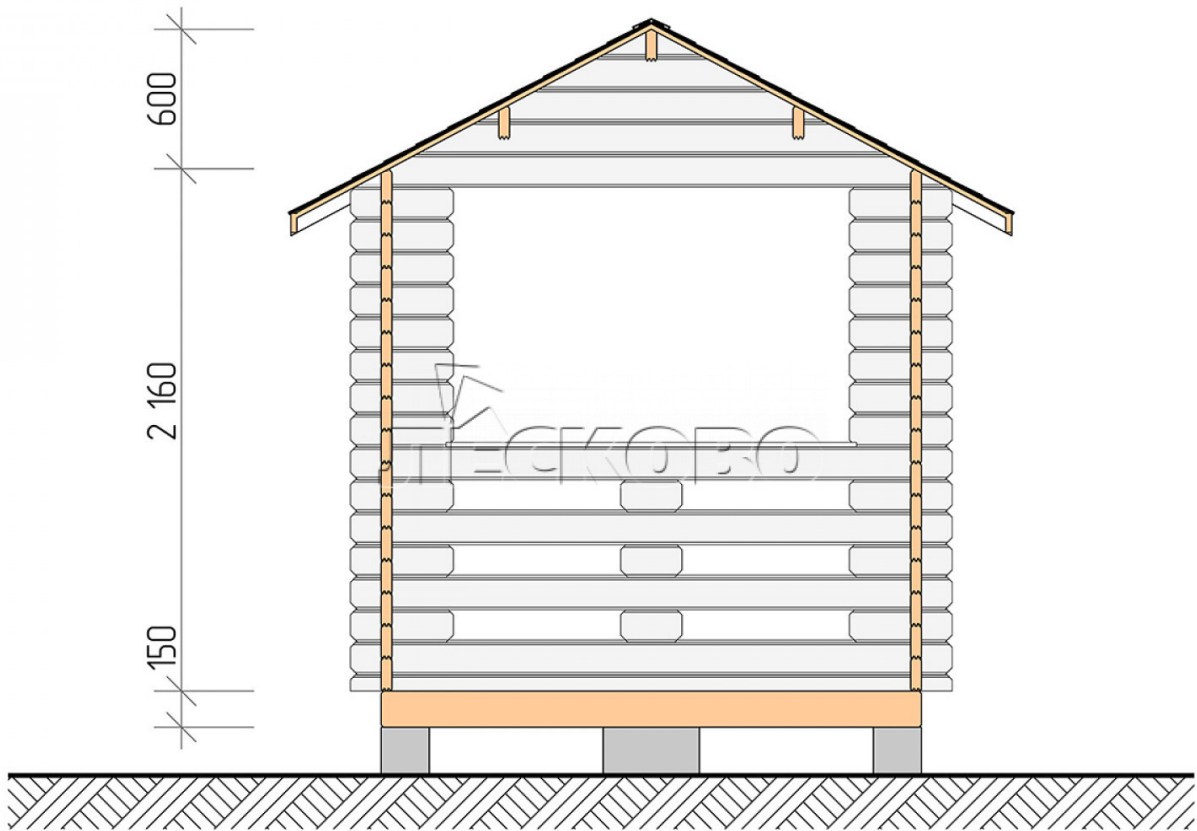

Pavillion "BS" serie 2.5×4.5

Projektabmessungen

2.5 × 4.5 / 9.2 m²

Hausset

1.438 €

Balken

45 MM

65 MM
+ 331 €

Projektplanung

2 500

4 500

8,95

M²

Разрез

Haus Kit

- Wall kit: mini-chamber drying chamber 44 × 145 mm with bowls for the project. The material of the tree is spruce, pine (GOST 8486). Humidity 12-14%. The height of the walls is 2.16 m;
- Logs, lower harness: board 45 × 145 mm chamber drying 10-12%;
- Floors: floorboard 35 mm, chamber drying;
- Ceiling: imitation of a bar 20 × 135 mm, chamber drying;
- Platbands: dry planed board 20 × 100 mm;
- Roof: shingles;