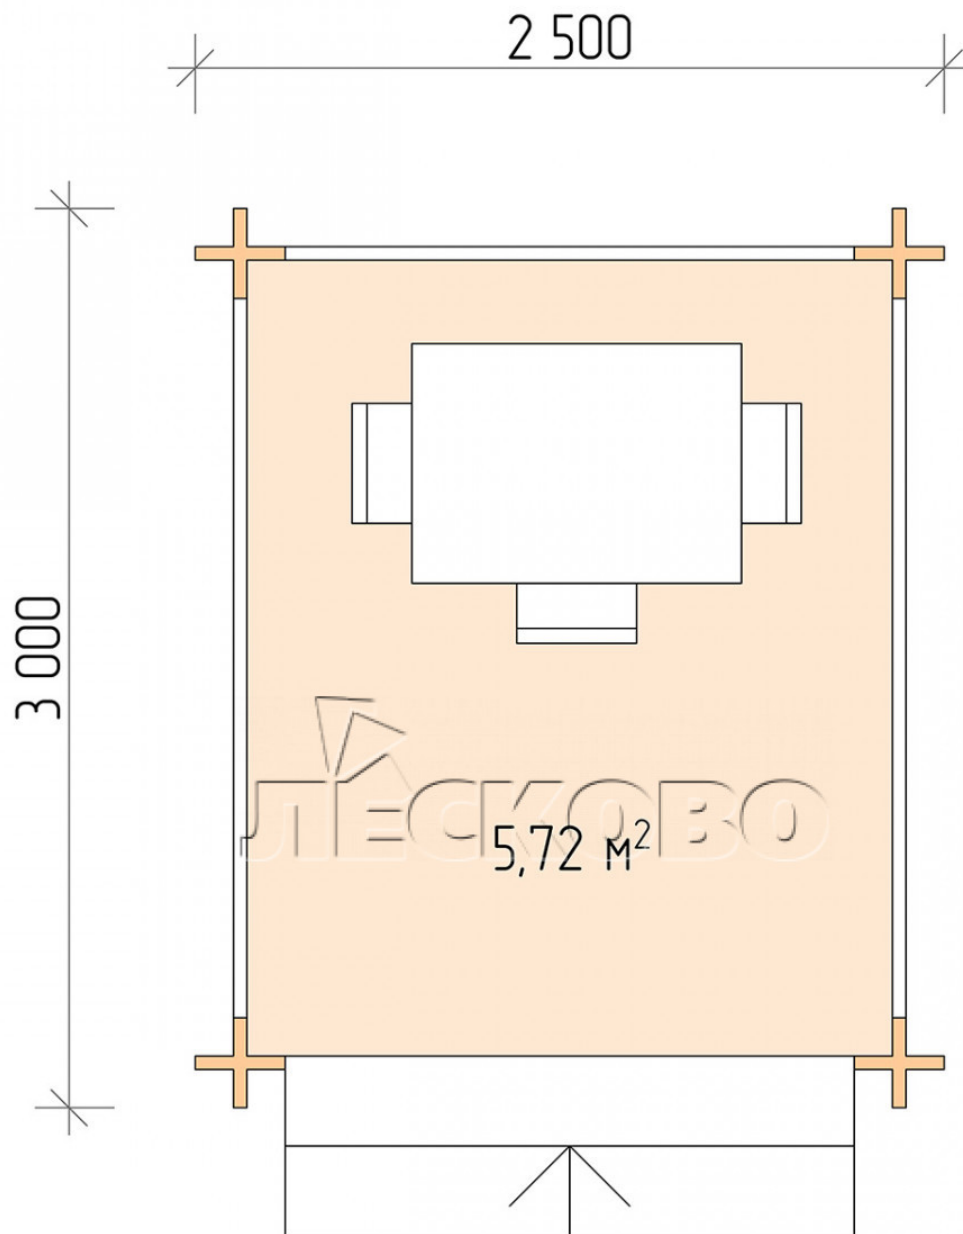

## Pavillion "BS" serie 2.5×3

Projektabmessungen  
2.5 × 3 / 5.9 m<sup>2</sup>

Hausset  
**1.044 €**

# Разрез

### Haus Kit

- Wall kit: mini-chamber drying chamber 44 × 145 mm with bowls for the project. The material of the tree is spruce, pine (GOST 8486). Humidity 12-14%. The height of the walls is 2.16 m;
- Logs, lower harness: board 45 × 145 mm chamber drying 10-12%;
- Floors: floorboard 35 mm, chamber drying;
- Ceiling: imitation of a bar 20 × 135 mm, chamber drying;
- Platbands: dry planed board 20 × 100 mm;
- Roof: shingles;