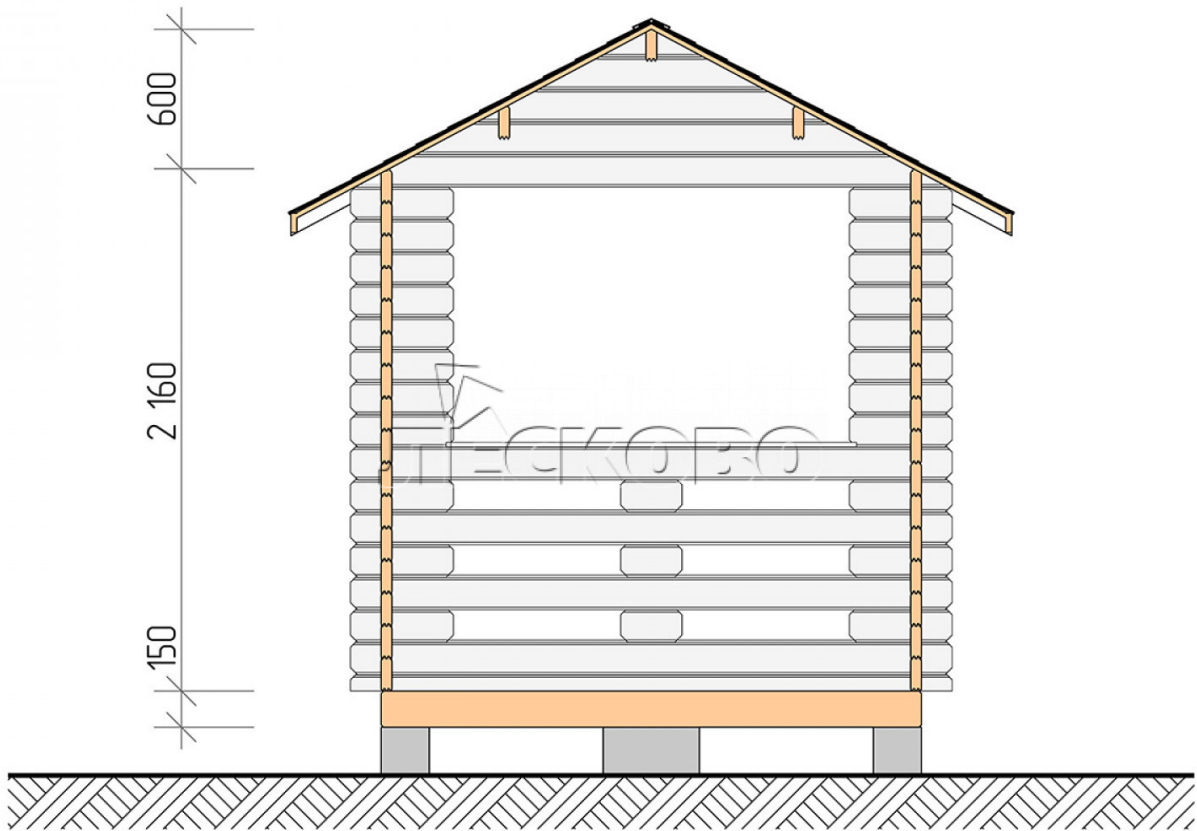

## Pavillion "BS" serie 2.5×3

Projektabmessungen  
2.5 × 3 / 5.9 m<sup>2</sup>

Hausset  
**1.044 €**

# Разрез

### Haus Kit

- Wall kit: mini-chamber drying chamber 44 × 145 mm with bowls for the project. The material of the tree is spruce, pine (GOST 8486). Humidity 12-14%. The height of the walls is 2.16 m;
- Logs, lower harness: board 45 × 145 mm chamber drying 10-12%;
- Floors: floorboard 35 mm, chamber drying;
- Ceiling: imitation of a bar 20 × 135 mm, chamber drying;
- Platbands: dry planed board 20 × 100 mm;
- Roof: shingles;