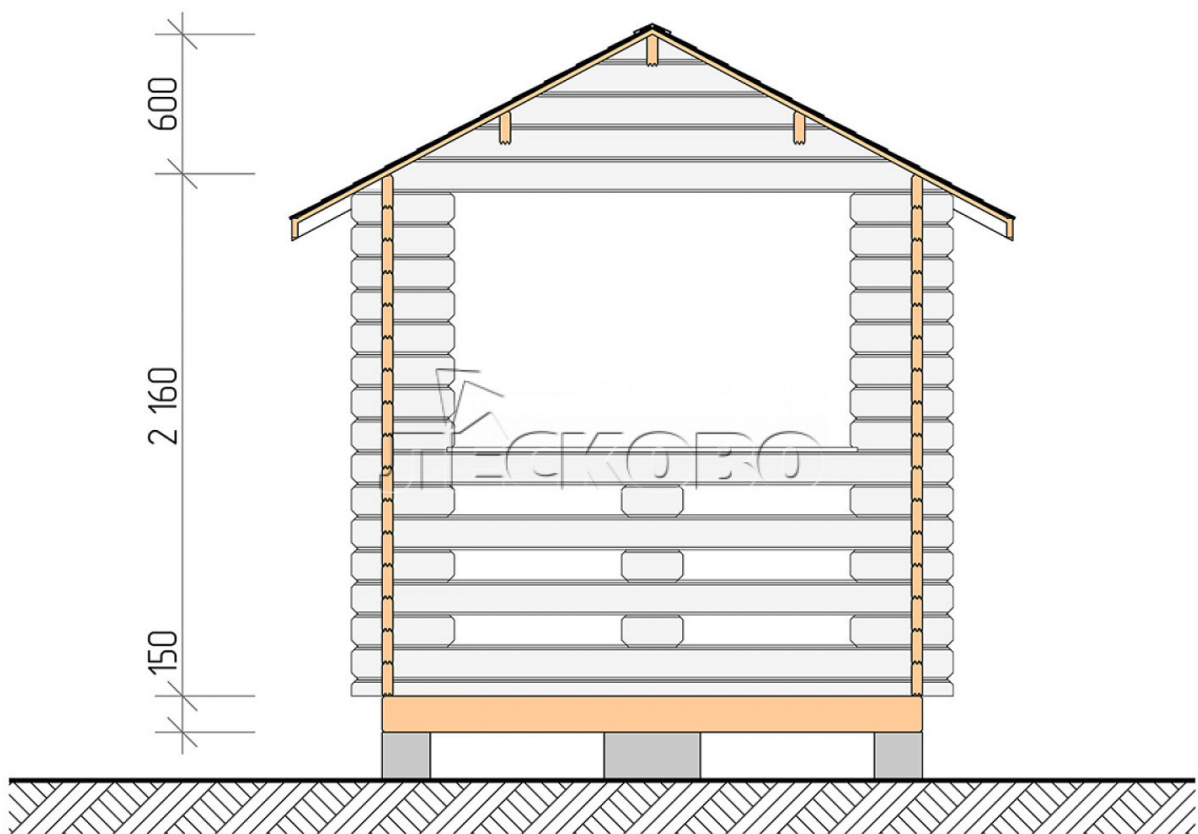

## Gazebo "BS" series 2.5×3.5

Project Dimensions

2.5 × 3.5 / 7 m<sup>2</sup>

Full house set

**1,121 €**

# Разрез

### House Kit

- Wall kit: mini-chamber drying chamber 44 × 145 mm with bowls for the project. The material of the tree is spruce, pine (GOST 8486). Humidity 12-14%. The height of the walls is 2.16 m;
- Logs, lower harness: board 45 × 145 mm chamber drying 10-12%;
- Floors: floorboard 35 mm, chamber drying;
- Ceiling: imitation of a bar 20 × 135 mm, chamber drying;
- Platbands: dry planed board 20 × 100 mm;
- Roof: shingles;