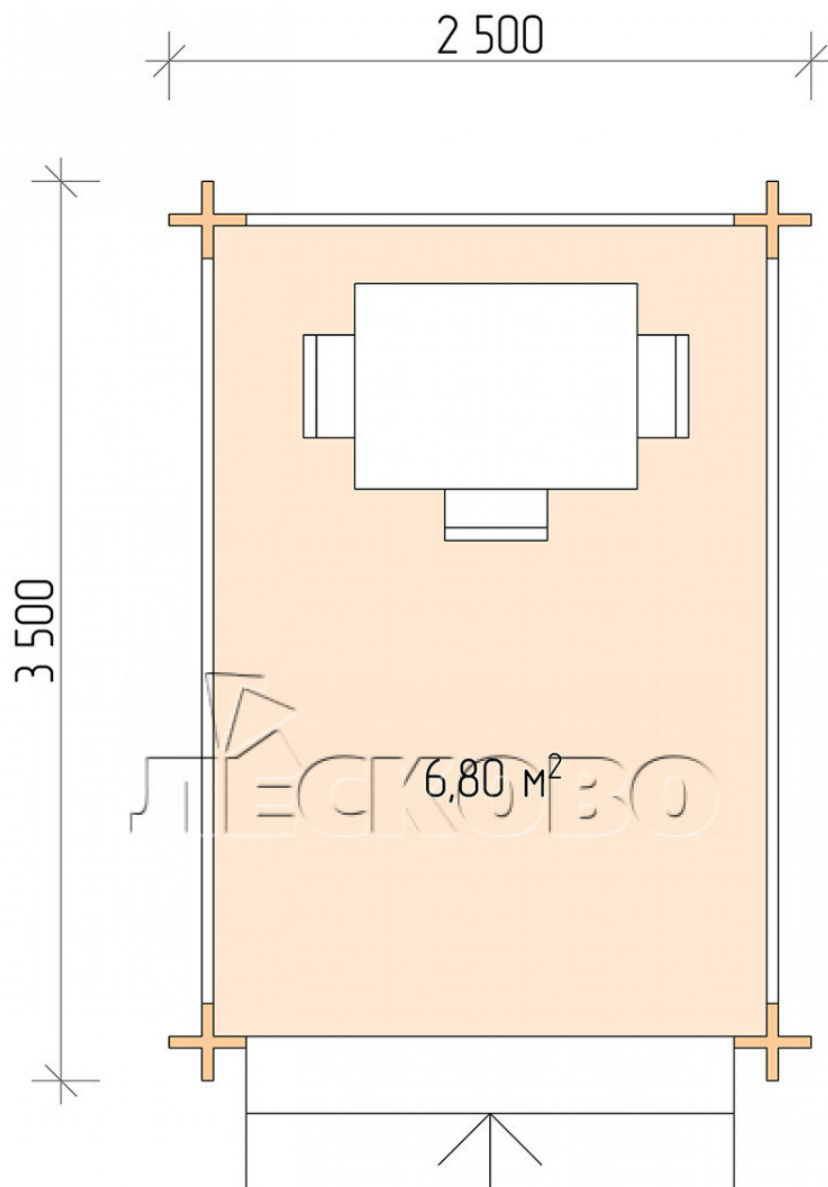

## Gazebo "BS" series 2.5×3.5

Project Dimensions

2.5 × 3.5 / 7 m<sup>2</sup>

Full house set

**1,121 €**

# Разрез

### House Kit

- Wall kit: mini-chamber drying chamber 44 × 145 mm with bowls for the project. The material of the tree is spruce, pine (GOST 8486). Humidity 12-14%. The height of the walls is 2.16 m;
- Logs, lower harness: board 45 × 145 mm chamber drying 10-12%;
- Floors: floorboard 35 mm, chamber drying;
- Ceiling: imitation of a bar 20 × 135 mm, chamber drying;
- Platbands: dry planed board 20 × 100 mm;
- Roof: shingles;