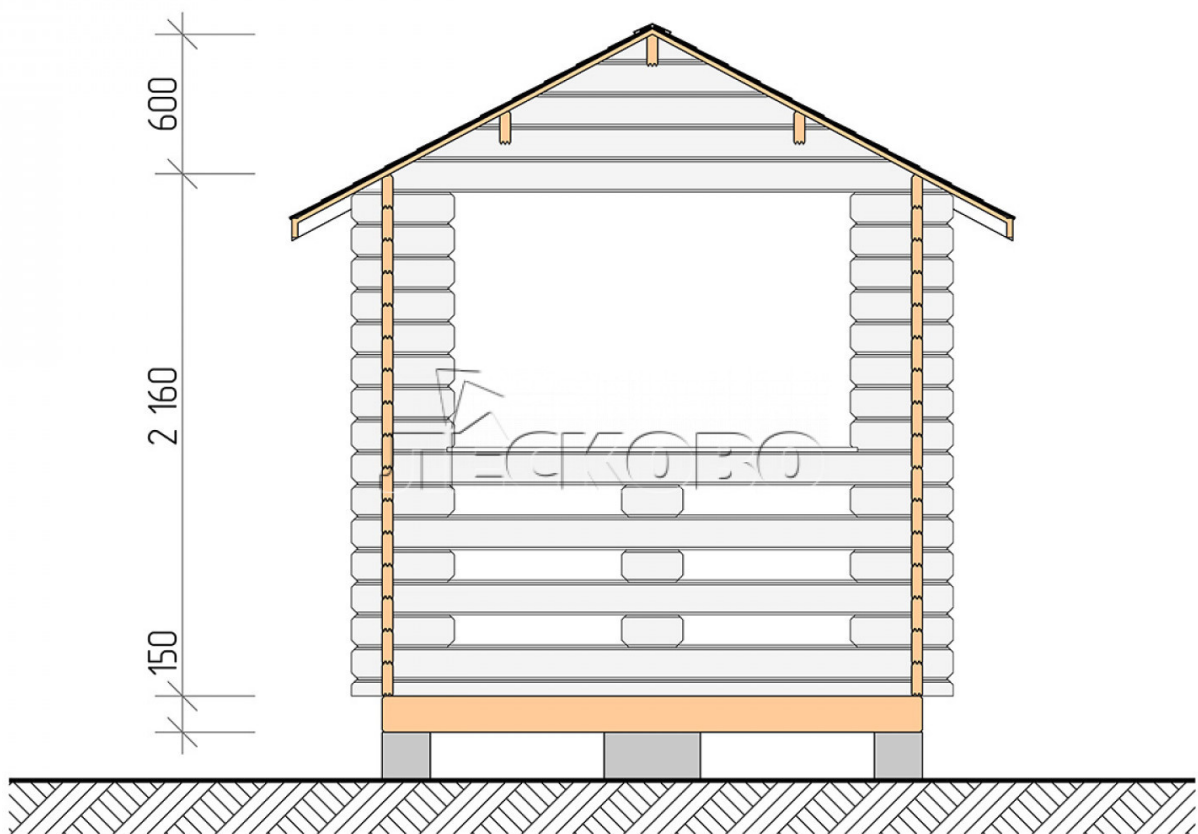

Pavillion "BS" serie 2.5×2.5

Projektabmessungen

2.5 × 2.5 / 4.8 m²

Hausset

865 €

Balken

45 MM

65 MM
+ 220 €

Projektplanung

2 500

2 500

4,64
M²

Разрез

Haus Kit

- Wall kit: mini-chamber drying chamber 44 × 145 mm with bowls for the project. The material of the tree is spruce, pine (GOST 8486). Humidity 12-14%. The height of the walls is 2.16 m;
- Logs, lower harness: board 45 × 145 mm chamber drying 10-12%;
- Floors: floorboard 35 mm, chamber drying;
- Ceiling: imitation of a bar 20 × 135 mm, chamber drying;
- Platbands: dry planed board 20 × 100 mm;
- Roof: shingles;