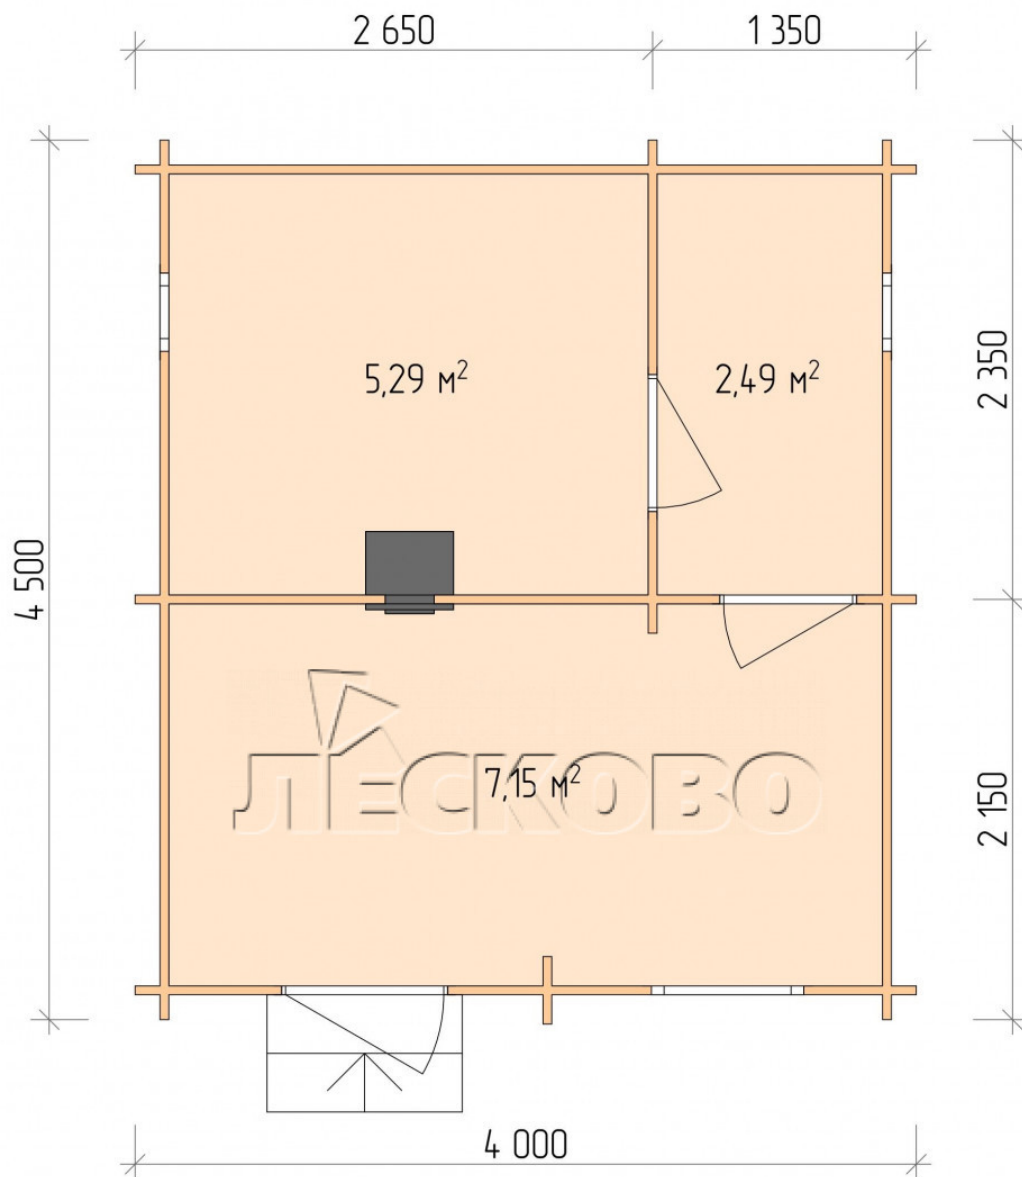

Outdoor sauna "BL" series 4×4.5

Project Dimensions

4 × 4.5 / 15.6 m²

Full house set

3,417 €

Timber

45 MM

65 MM
+ 854 €

Project planning

Разрез

House Kit

- Wall kit: 44 × 145 mm mini-chamber drying chamber with bowls for the project. The material of the tree is spruce, pine (GOST 8486). Humidity 12-14%. The height of the walls is 2.16 m.;
- Logs, lower harness: board 45 × 145 mm chamber drying 10-12%;
- Floors: floorboard 35 mm., Chamber drying;
- Ceiling: imitation of a bar 20 × 135 mm, Chamber drying;
- Wooden windows, glass 4 mm, Single. Treatment with a colorless antiseptic. Hardware;

0.40×0.38 м.2 шт.

1.34×0.91 м.1 шт.

- Wooden doors;

0.84×1.885 м.
bath.2 шт.

0.84×1.885 м.
glass.1 шт.

7. Platbands: dry planed board 20 × 100 mm;

8. Roof: shingles;

9. Skirting board 35 mm.