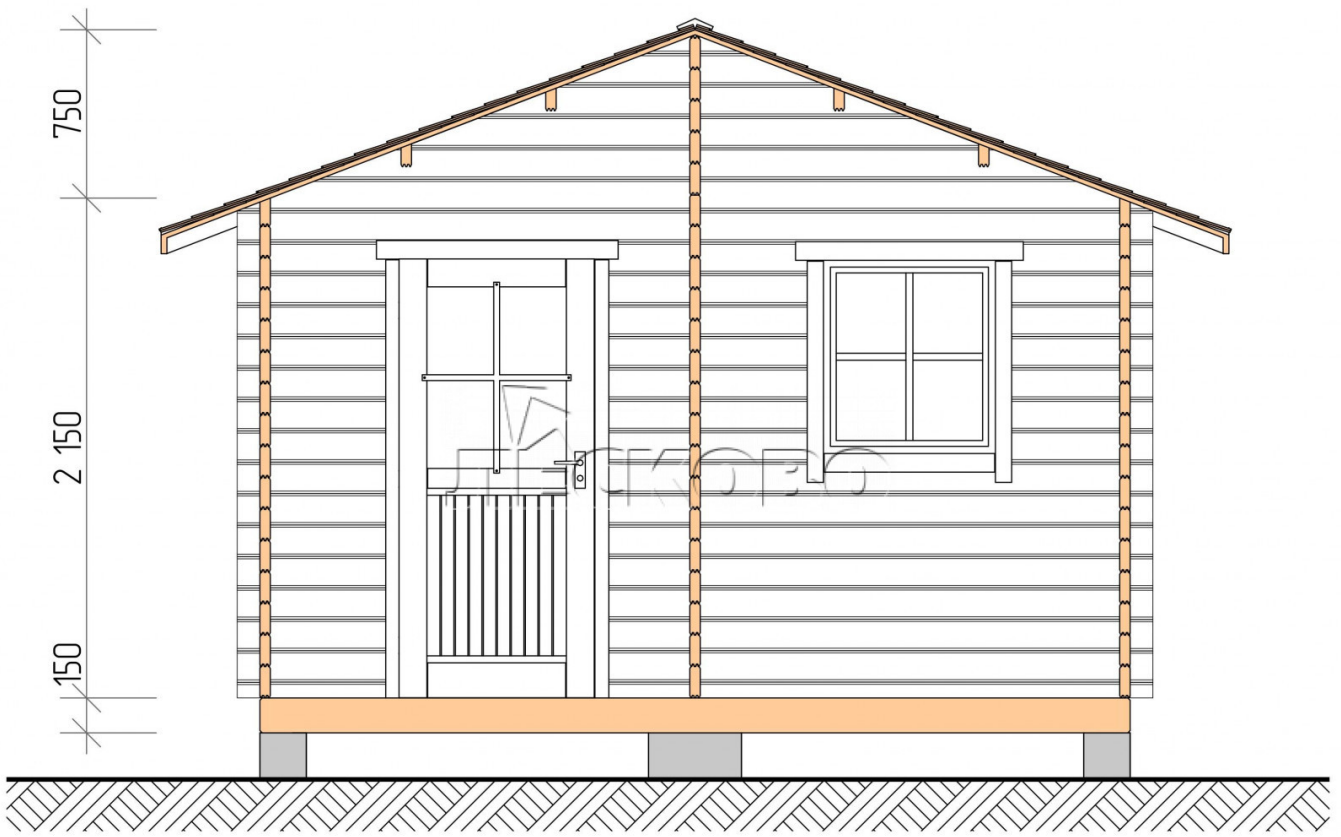

Outdoor sauna "BL" series 4×4.5

Project Dimensions

4 × 4.5 / 15.6 m²

Full house set

3,417 €

Timber

45 MM

65 MM
+ 854 €

Project planning

Разрез

House Kit

- Wall kit: 44 × 145 mm mini-chamber drying chamber with bowls for the project. The material of the tree is spruce, pine (GOST 8486). Humidity 12-14%. The height of the walls is 2.16 m.;
- Logs, lower harness: board 45 × 145 mm chamber drying 10-12%;
- Floors: floorboard 35 mm., Chamber drying;
- Ceiling: imitation of a bar 20 × 135 mm, Chamber drying;
- Wooden windows, glass 4 mm, Single. Treatment with a colorless antiseptic. Hardware;

0.40×0.38 м.2 шт.

1.34×0.91 м.1 шт.

- Wooden doors;

0.84×1.885 м.
bath.2 шт.

0.84×1.885 м.
glass.1 шт.

7. Platbands: dry planed board 20 × 100 mm;

8. Roof: shingles;

9. Skirting board 35 mm.