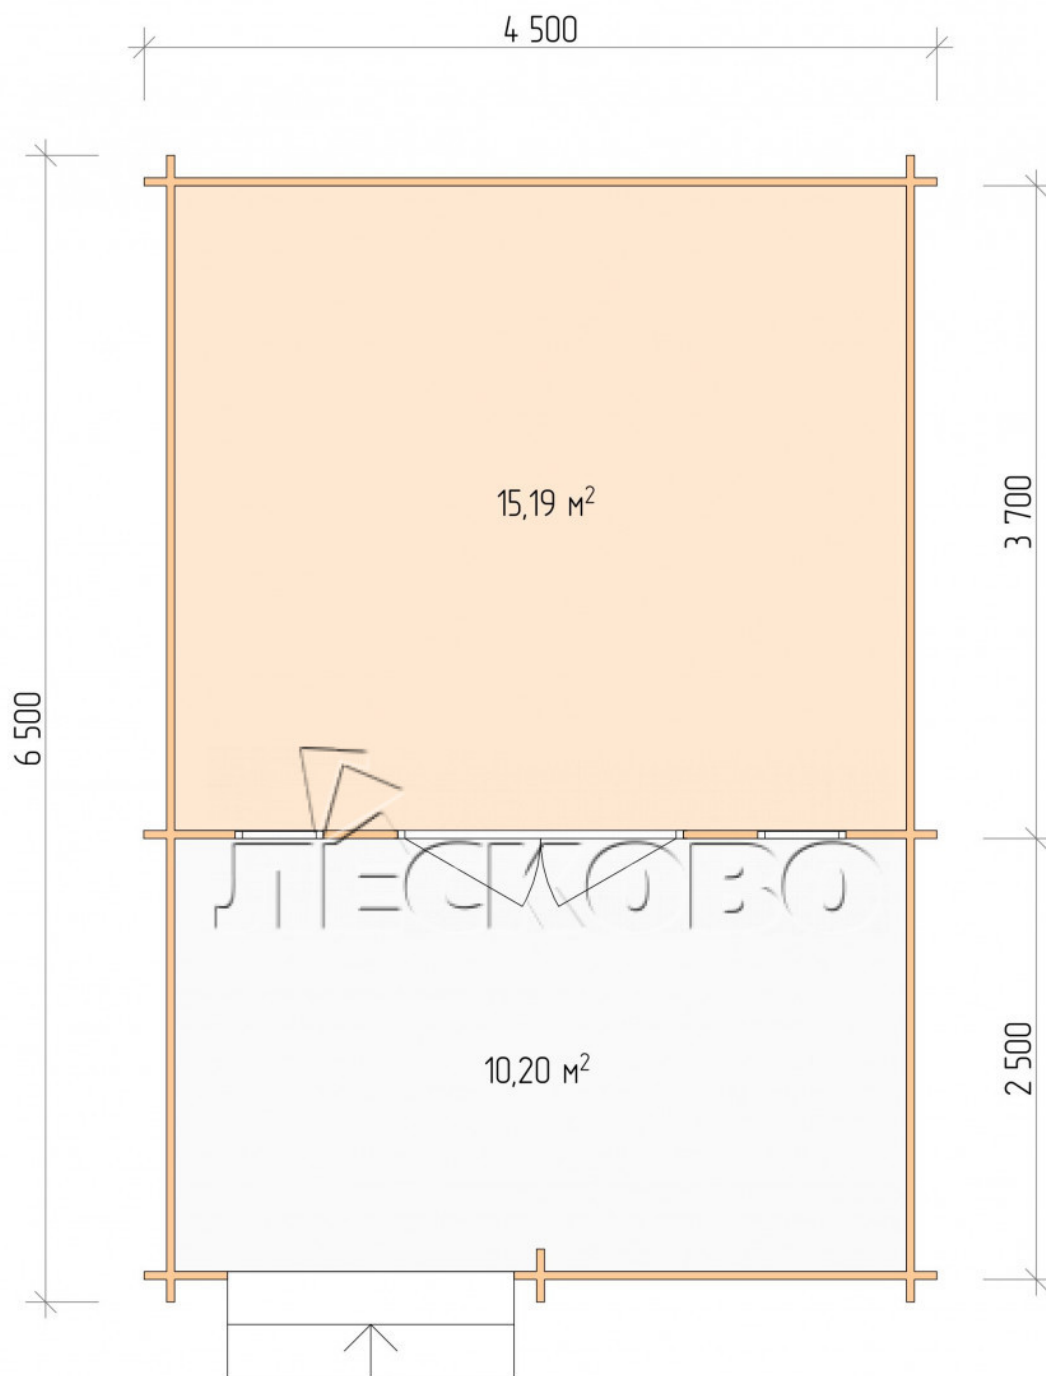

## Log Cabin "DSV" series 4.5×4

Project Dimensions

4.5 × 4 / 26.1 m<sup>2</sup>

Full house set

**3,799 €**

# Разрез

## House Kit

- Wall kit: 44 × 145mm mini-chamber drying chamber with bowls for the project. The material of the tree is spruce, pine (GOST 8486). Humidity 12-14%. The height of the walls is 2.16 m;
- Logs, lower harness: board 45 × 145 mm chamber drying 10-12%;
- Floors: floorboard 35 mm, Chamber drying;
- Ceiling: imitation of a bar 20 × 135 mm, Chamber drying;