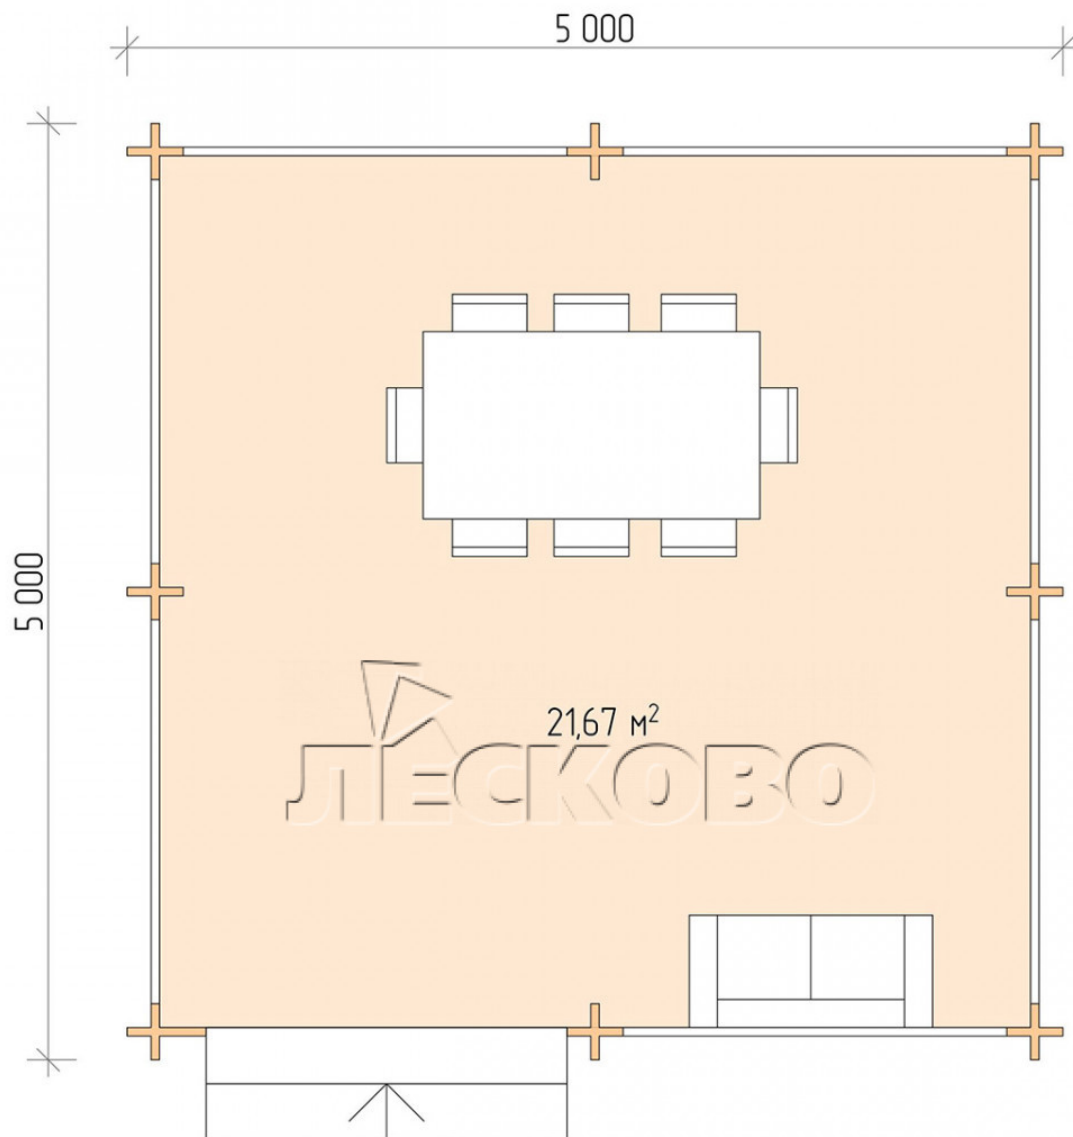

Gazebo "BS" series 5×5

Project Dimensions

5 × 5 / 22.1 m²

Full house set

2,712 €

Timber

45 MM

65 MM
+ 630 €

Project planning

5 000

5 000

21,67
M²

Разрез

House Kit

- Wall kit: mini-chamber drying chamber 44 × 145 mm with bowls for the project. The material of the tree is spruce, pine (GOST 8486). Humidity 12-14%. The height of the walls is 2.16 m;
- Logs, lower harness: board 45 × 145 mm chamber drying 10-12%;
- Floors: floorboard 35 mm, chamber drying;
- Ceiling: imitation of a bar 20 × 135 mm, chamber drying;
- Platbands: dry planed board 20 × 100 mm;
- Roof: shingles;

- Skirting board 35 mm.

+7 (4942) 499-770

156014, г. Кострома, ул. Базовая, д. 8