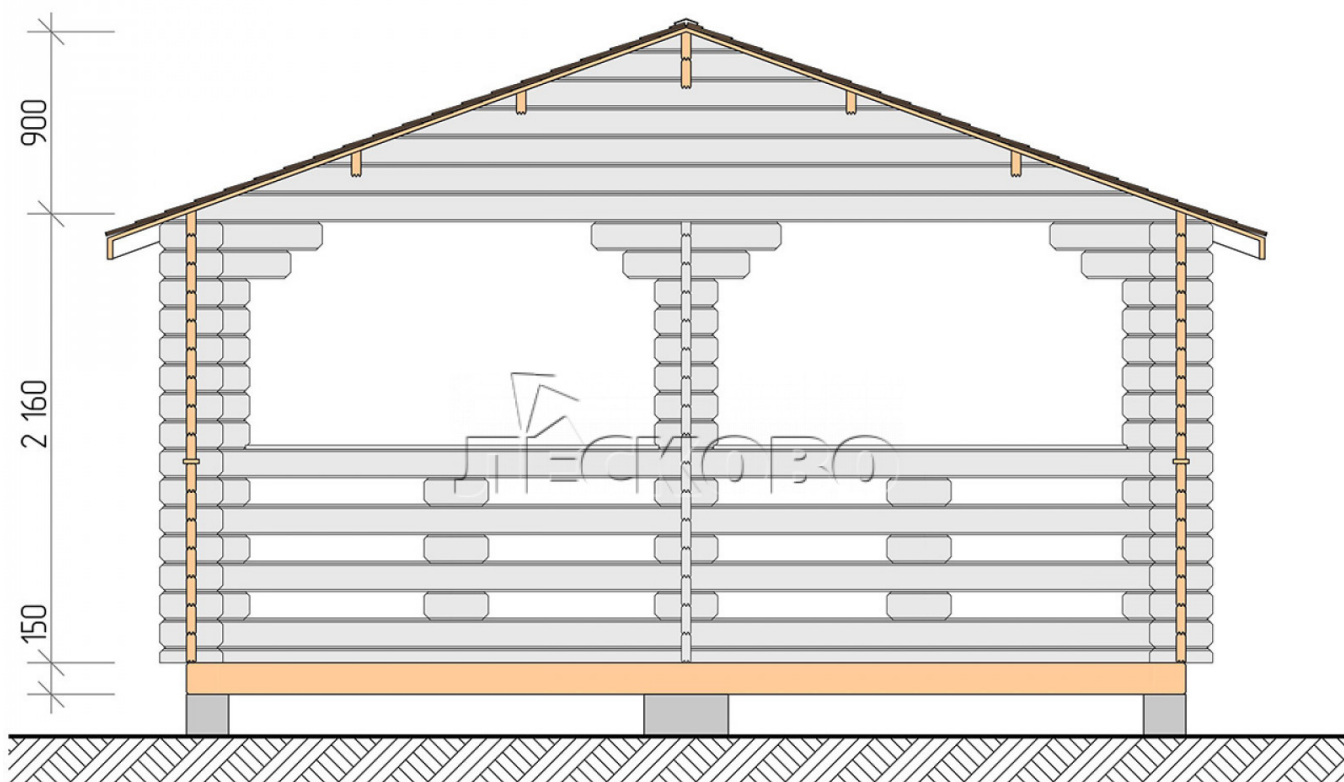

Gazebo "BS" series 5×5

Project Dimensions

5 × 5 / 22.1 m²

Full house set

2,712 €

Timber

45 MM

65 MM
+ 630 €

Project planning

5 000

5 000

21,67
M²

Разрез

House Kit

- Wall kit: mini-chamber drying chamber 44 × 145 mm with bowls for the project. The material of the tree is spruce, pine (GOST 8486). Humidity 12-14%. The height of the walls is 2.16 m;
- Logs, lower harness: board 45 × 145 mm chamber drying 10-12%;
- Floors: floorboard 35 mm, chamber drying;
- Ceiling: imitation of a bar 20 × 135 mm, chamber drying;
- Platbands: dry planed board 20 × 100 mm;
- Roof: shingles;