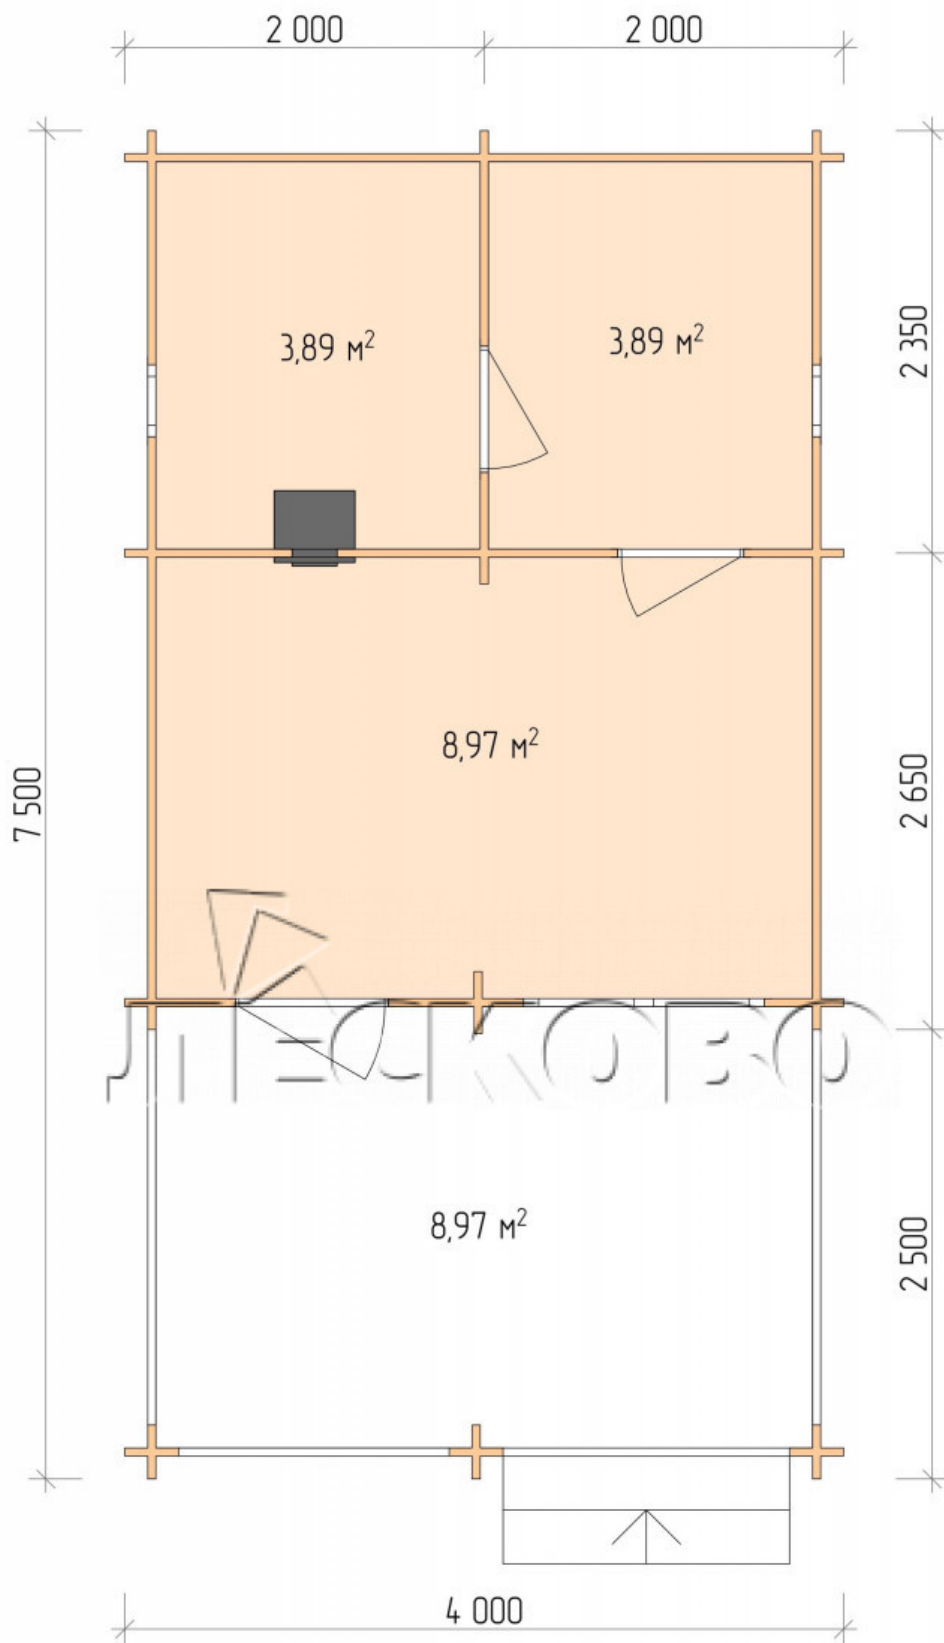

Outdoor sauna "BV" series 4.5x5

Project Dimensions

4.5 × 5 / 30.3 m²

Full house set

4,922 €

Timber

45 MM

65 MM
+ 1,130 €

Project planning

4 500

5 000

2 500

Разрез

House Kit

- Wall kit: 44 × 145 mm mini-chamber drying chamber with bowls for the project. The material of the tree is spruce, pine (GOST 8486). Humidity 12-14%. The height of the walls is 2.16 m.;

- Logs, lower harness: board 45 × 145 mm chamber drying 10-12%;
- Floors: floorboard 35 mm., Chamber drying;
- Ceiling: imitation of a bar 20 × 135 mm, Chamber drying;
- Wooden windows, glass 4 mm, Single. Treatment with a colorless antiseptic. Hardware;

0.40×0.38 м.2 шт. 1.34×0.91 м.1 шт.

- Wooden doors;

0.84×1.885 м.
bath.2 шт.

0.84×1.885 м.
glass.1 шт.

7. Platbands: dry planed board 20 × 100 mm;

8. Roof: shingles;

9. Skirting board 35 mm.

+7 (4942) 499-770