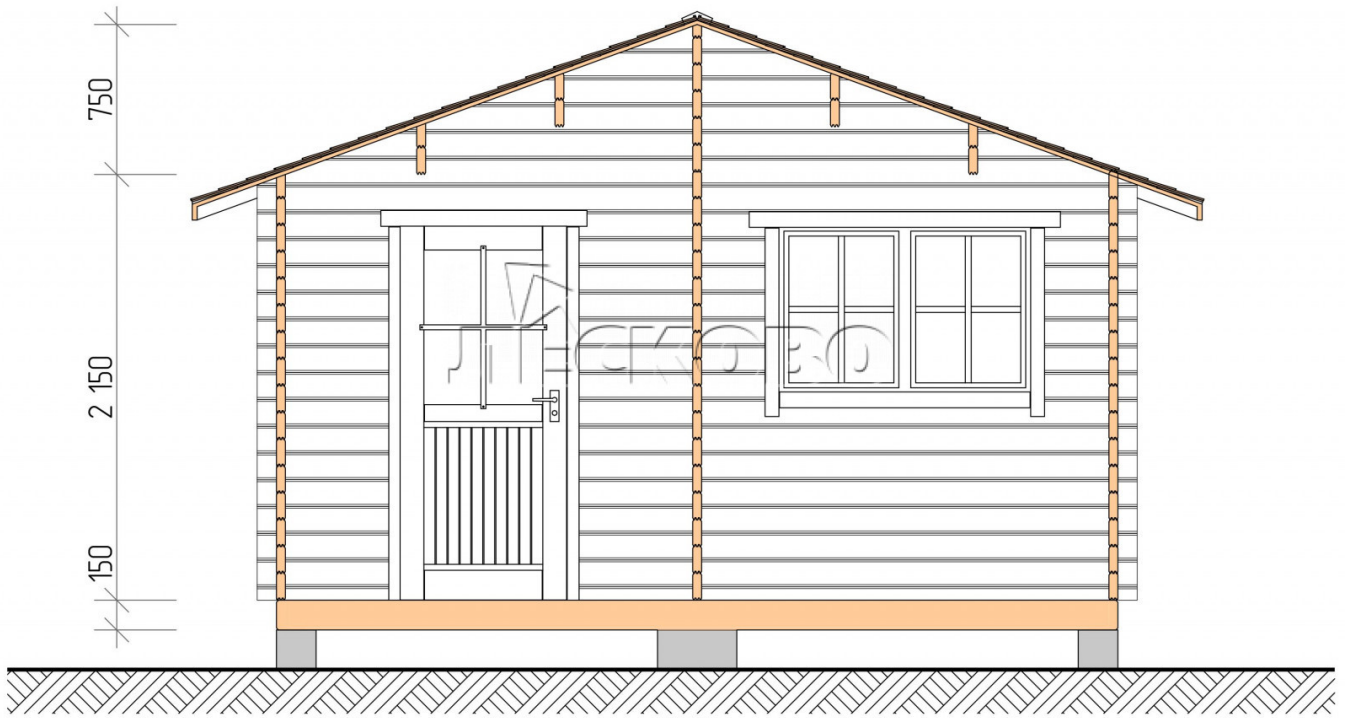

Outdoor sauna "BV" series 4.5x5

Project Dimensions

4.5 × 5 / 30.3 m²

Full house set

4,922 €

Timber

45 MM

65 MM
+ 1,130 €

Project planning

4 500

5 000

2 500

Разрез

House Kit

- Wall kit: 44 × 145 mm mini-chamber drying chamber with bowls for the project. The material of the tree is spruce, pine (GOST 8486). Humidity 12-14%. The height of the walls is 2.16 m.;