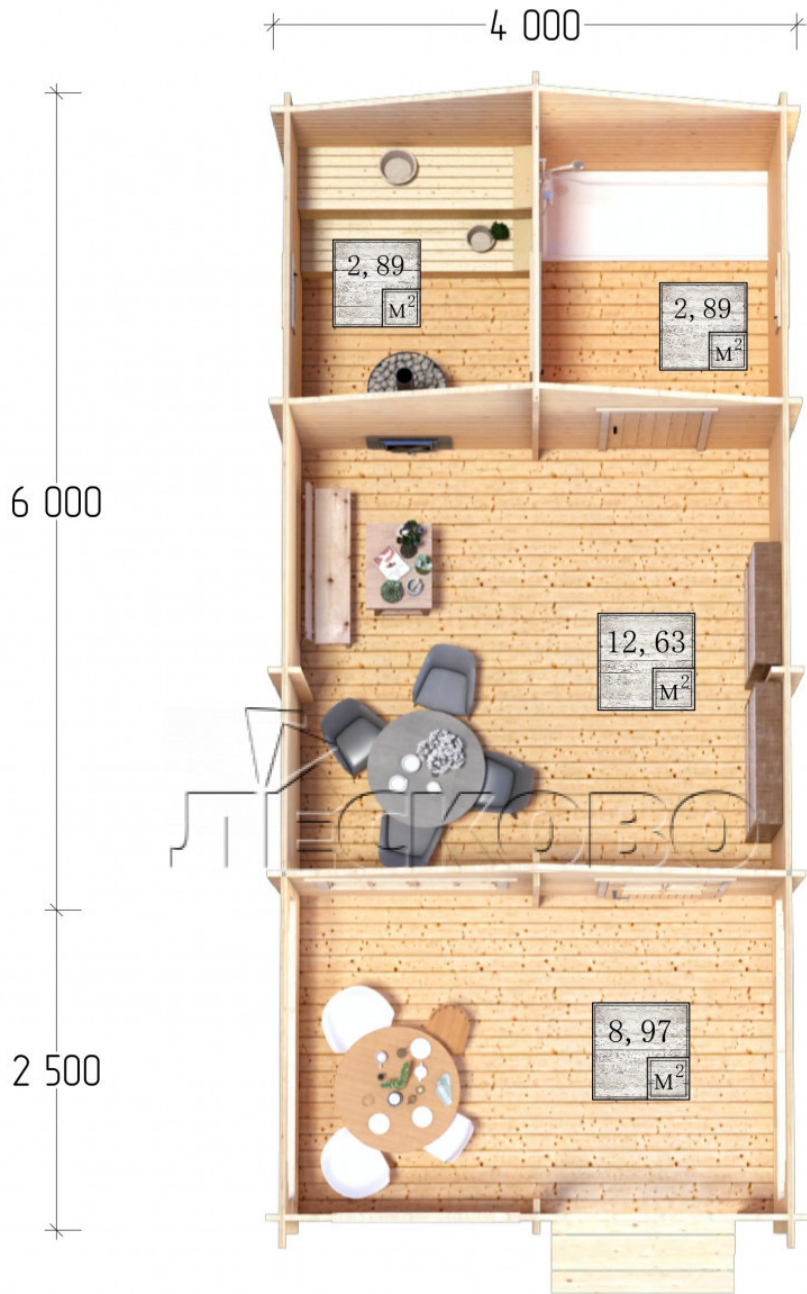

## Outdoor sauna "BV" series 4×6

Project Dimensions

4 × 6 / 30.4 m<sup>2</sup>

Full house set

**4,706 €**

### Timber

45 MM

65 MM  
+ 1,100 €

# Разрез

## House Kit

- Wall kit: 44 × 145 mm mini-chamber drying chamber with bowls for the project. The material of the tree is spruce, pine (GOST 8486). Humidity 12-14%. The height of the walls is 2.16 m.;

- Logs, lower harness: board 45 × 145 mm chamber drying 10-12%;
- Floors: floorboard 35 mm., Chamber drying;
- Ceiling: imitation of a bar 20 × 135 mm, Chamber drying;
- Wooden windows, glass 4 mm, Single. Treatment with a colorless antiseptic. Hardware;