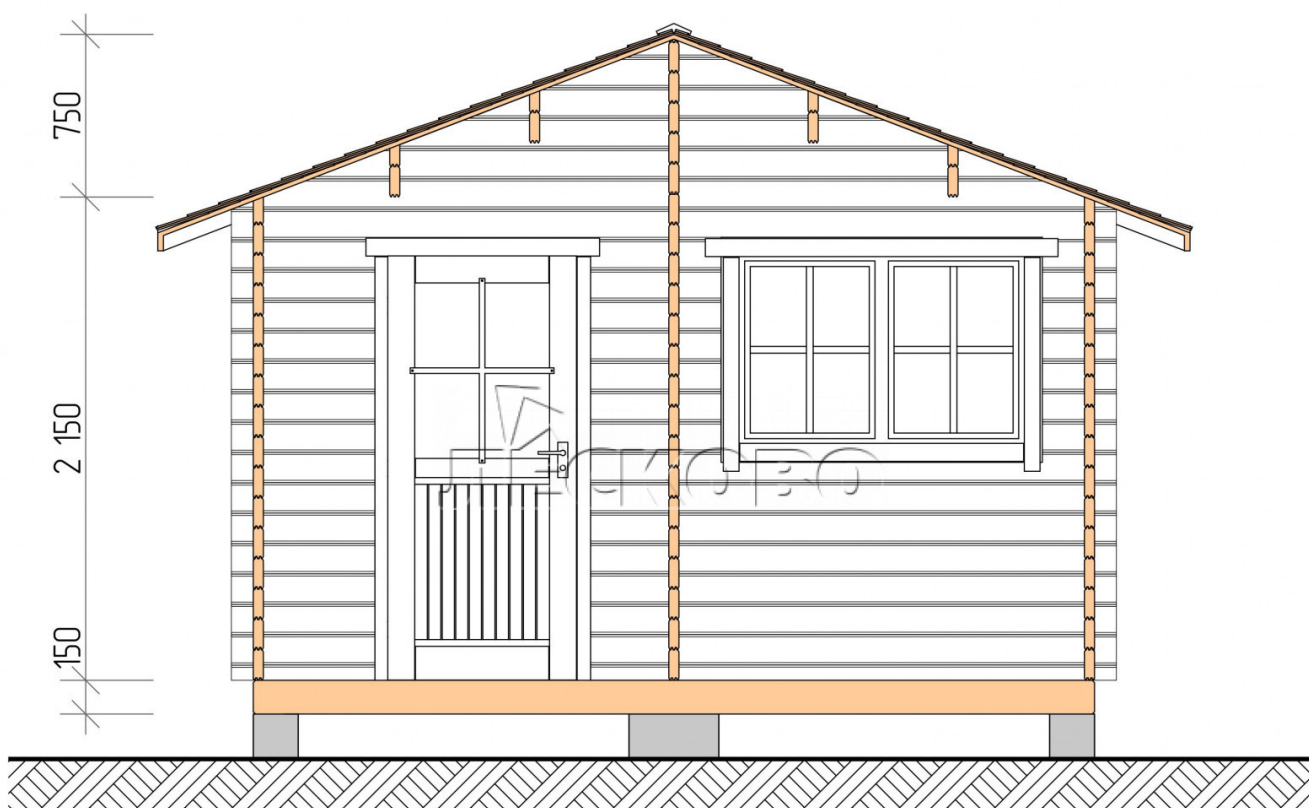

## Outdoor sauna "BV" series 4×6

Project Dimensions

4 × 6 / 30.4 m<sup>2</sup>

Full house set

**4,706 €**

### Timber

45 MM

65 MM  
+ 1,100 €

# Разрез