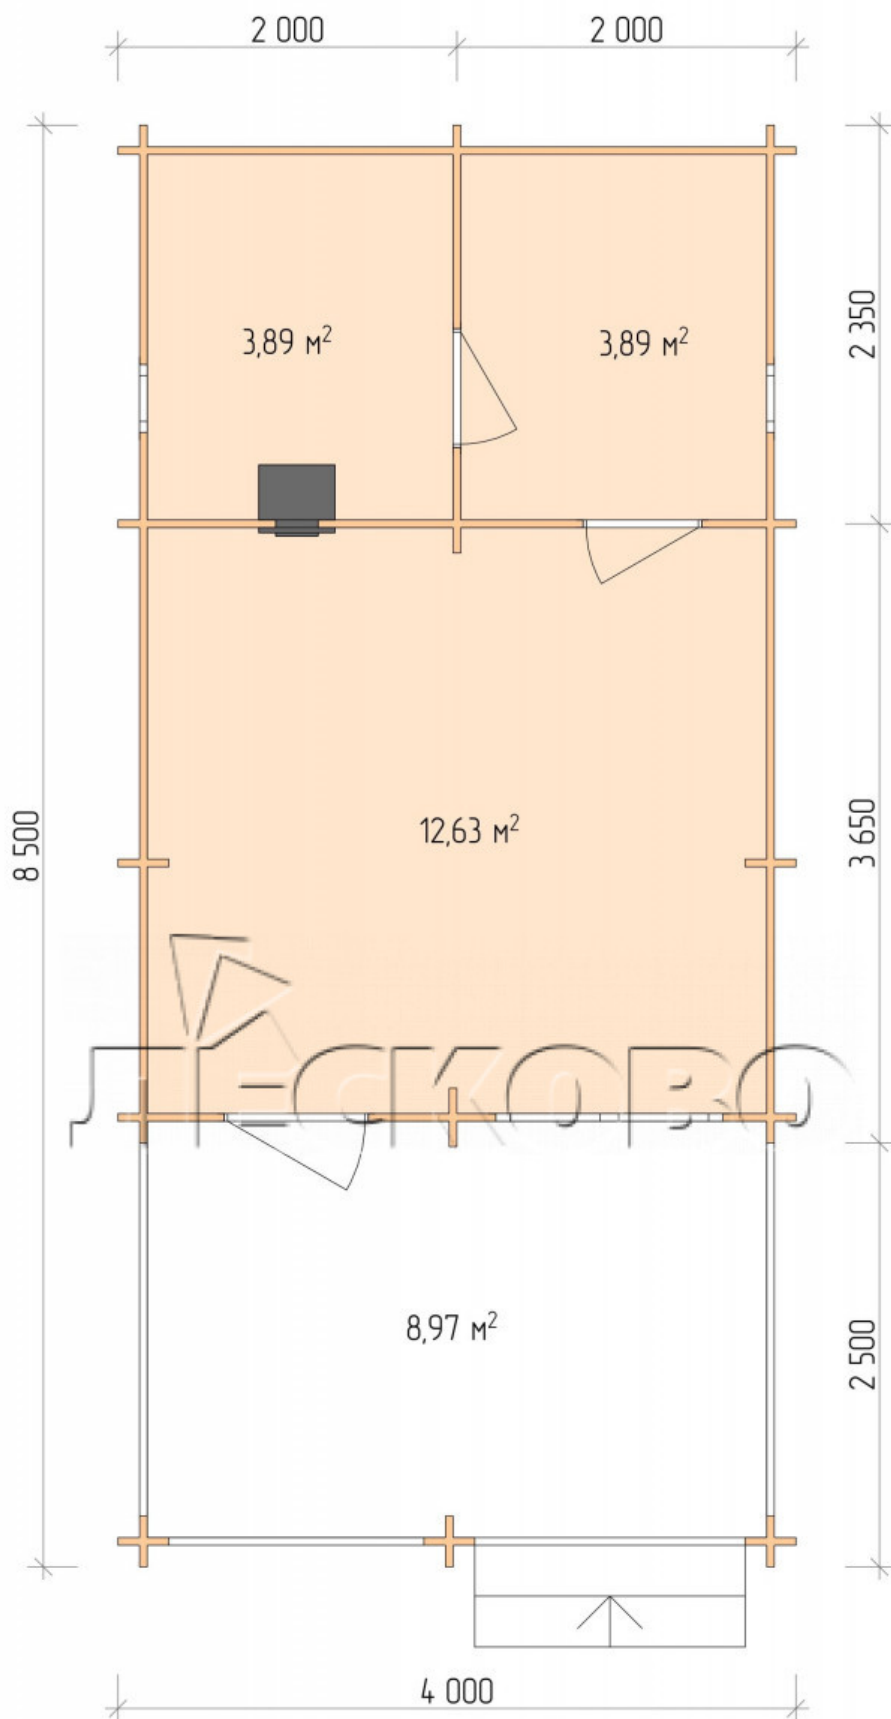

## Outdoor sauna "BV" series 4×6

Project Dimensions

4 × 6 / 30.4 m<sup>2</sup>

Full house set

**4,706 €**

### Timber

45 MM

65 MM  
+ 1,100 €

# Разрез

0.40×0.38 м.2 шт. 1.34×0.91 м.1 шт.

- Wooden doors;

0.84×1.885 м.  
bath.2 шт.

0.84×1.885 м.  
glass.1 шт.

7. Platbands: dry planed board 20 × 100 mm;

8. Roof: shingles;

9. Skirting board 35 mm.

+7 (4942) 499-770