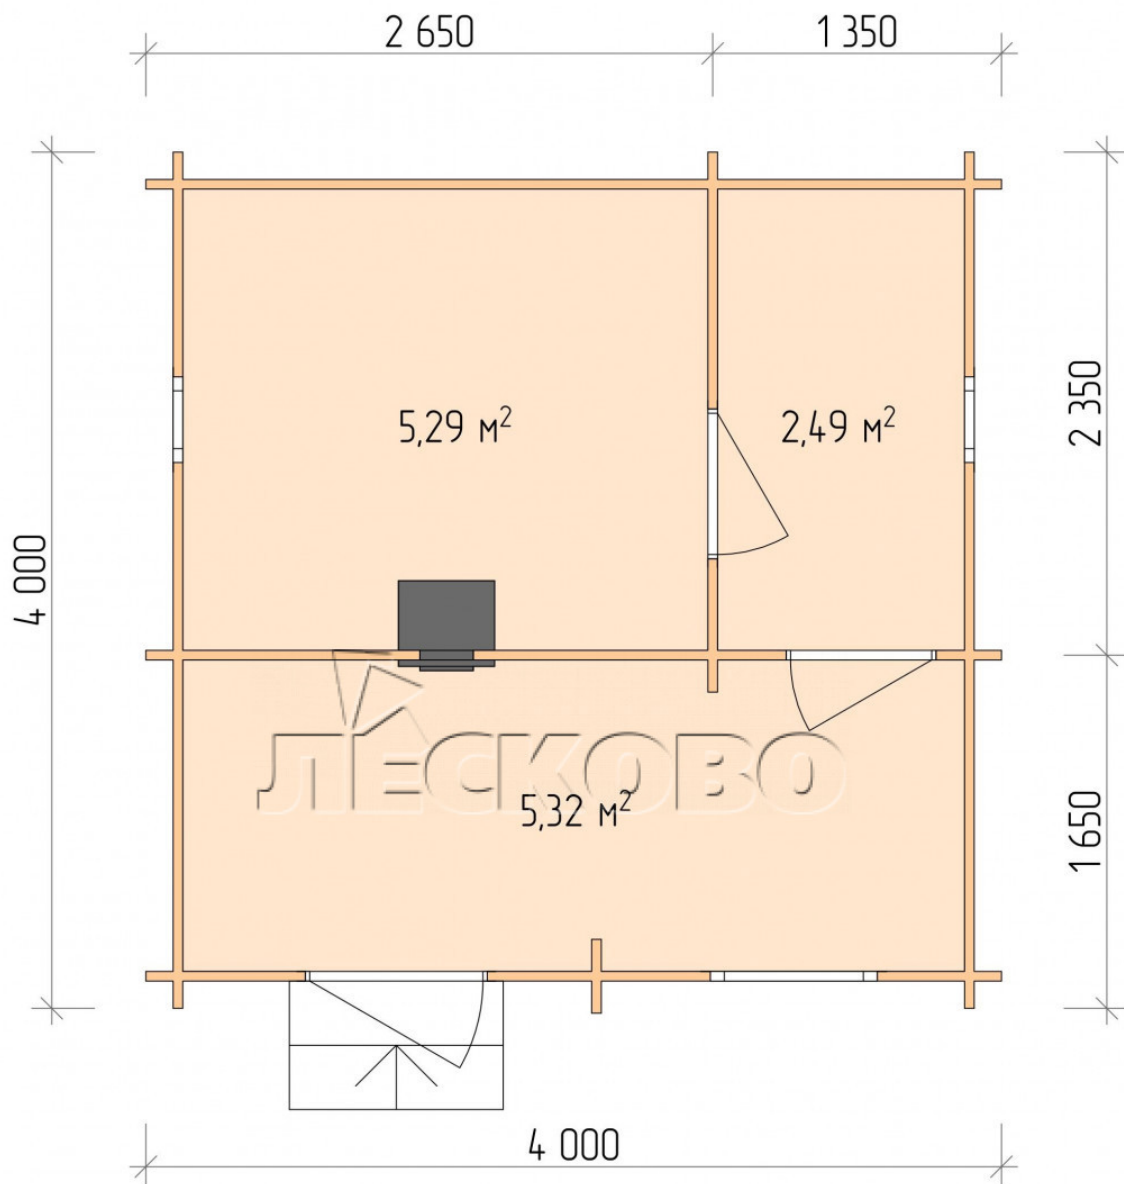

Outdoor sauna "BL" series 4×4

Project Dimensions

4 × 4 / 13.4 m²

Full house set

3,079 €

Timber

45 MM

65 MM
+ 768 €

Project planning

4 000

4 000

Разрез

House Kit

- Wall kit: 44 × 145 mm mini-chamber drying chamber with bowls for the project. The material of the tree is spruce, pine (GOST 8486). Humidity 12-14%. The height of the walls is 2.16 m.;
- Logs, lower harness: board 45 × 145 mm chamber drying 10-12%;
- Floors: floorboard 35 mm., Chamber drying;
- Ceiling: imitation of a bar 20 × 135 mm, Chamber drying;
- Wooden windows, glass 4 mm, Single. Treatment with a colorless antiseptic. Hardware;

0.40×0.38 м.2 шт. 1.34×0.91 м.1 шт.

- Wooden doors;

0.84×1.885 м.
bath.2 шт.

0.84×1.885 м.
glass.1 шт.

7. Platbands: dry planed board 20 × 100 mm;

8. Roof: shingles;

9. Skirting board 35 mm.

+7 (4942) 499-770