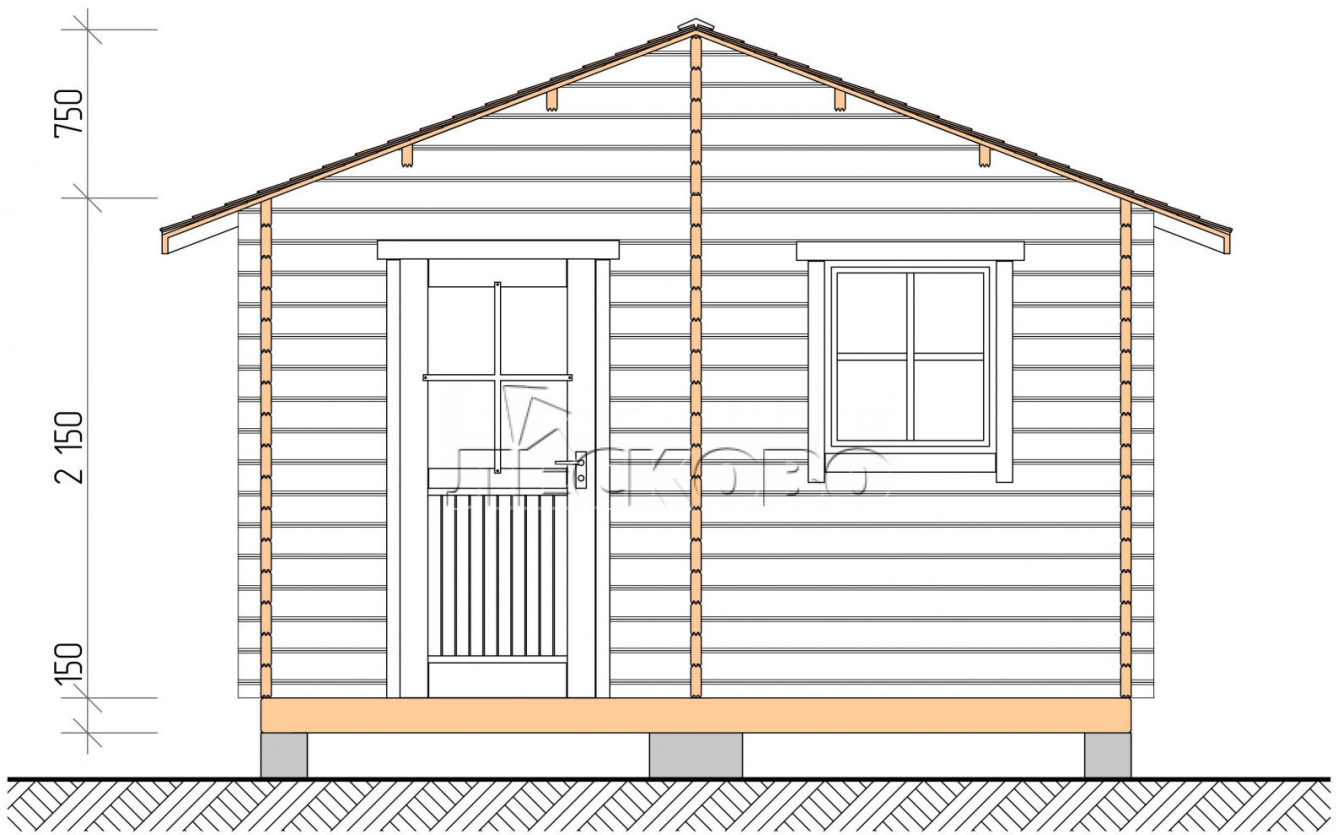

Outdoor sauna "BL" series 4×4

Project Dimensions

4 × 4 / 13.4 m²

Full house set

3,079 €

Timber

45 MM

65 MM
+ 768 €

Project planning

4 000

4 000

Разрез

House Kit

- Wall kit: 44 × 145 mm mini-chamber drying chamber with bowls for the project. The material of the tree is spruce, pine (GOST 8486). Humidity 12-14%. The height of the walls is 2.16 m.;
- Logs, lower harness: board 45 × 145 mm chamber drying 10-12%;
- Floors: floorboard 35 mm., Chamber drying;
- Ceiling: imitation of a bar 20 × 135 mm, Chamber drying;
- Wooden windows, glass 4 mm, Single. Treatment with a colorless antiseptic. Hardware;

0.40×0.38 м.2 шт. 1.34×0.91 м.1 шт.

- Wooden doors;

0.84×1.885 м.
bath.2 шт.

0.84×1.885 м.
glass.1 шт.

7. Platbands: dry planed board 20 × 100 mm;

8. Roof: shingles;

9. Skirting board 35 mm.

+7 (4942) 499-770