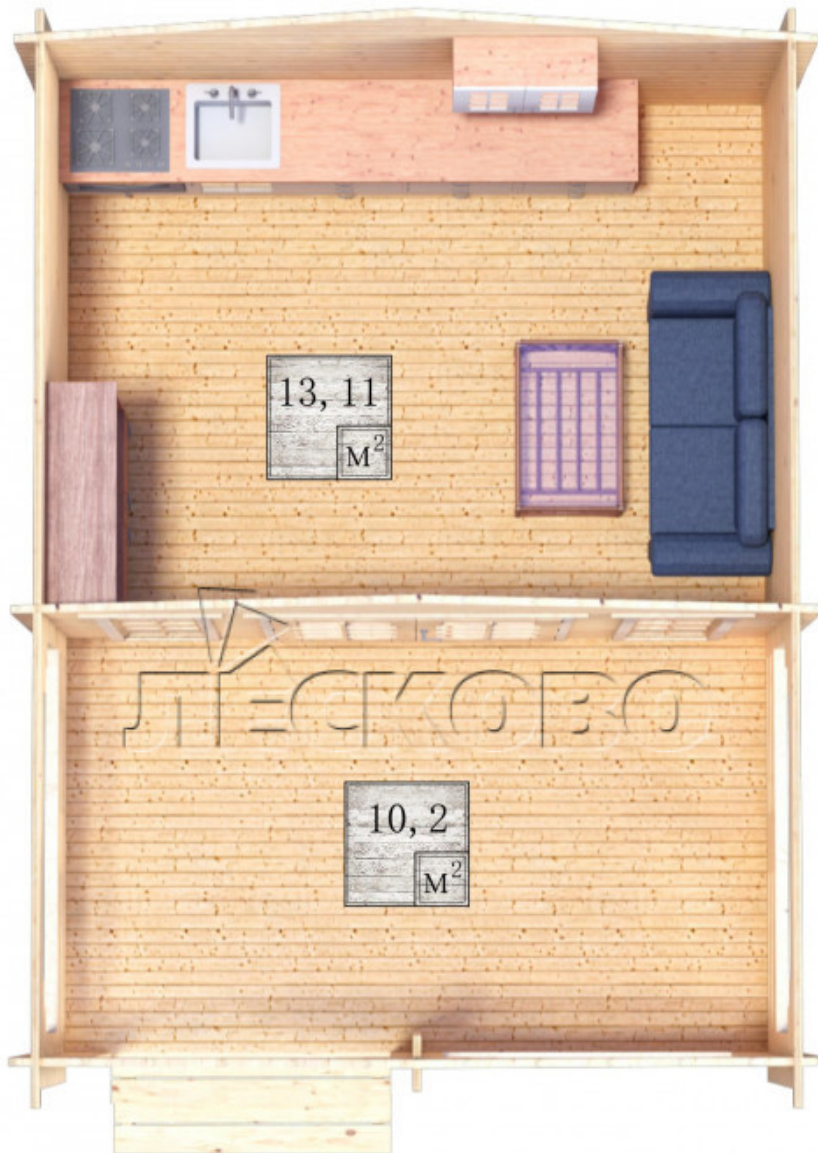

4 500

3 500

13, 11
M²

10, 2
M²