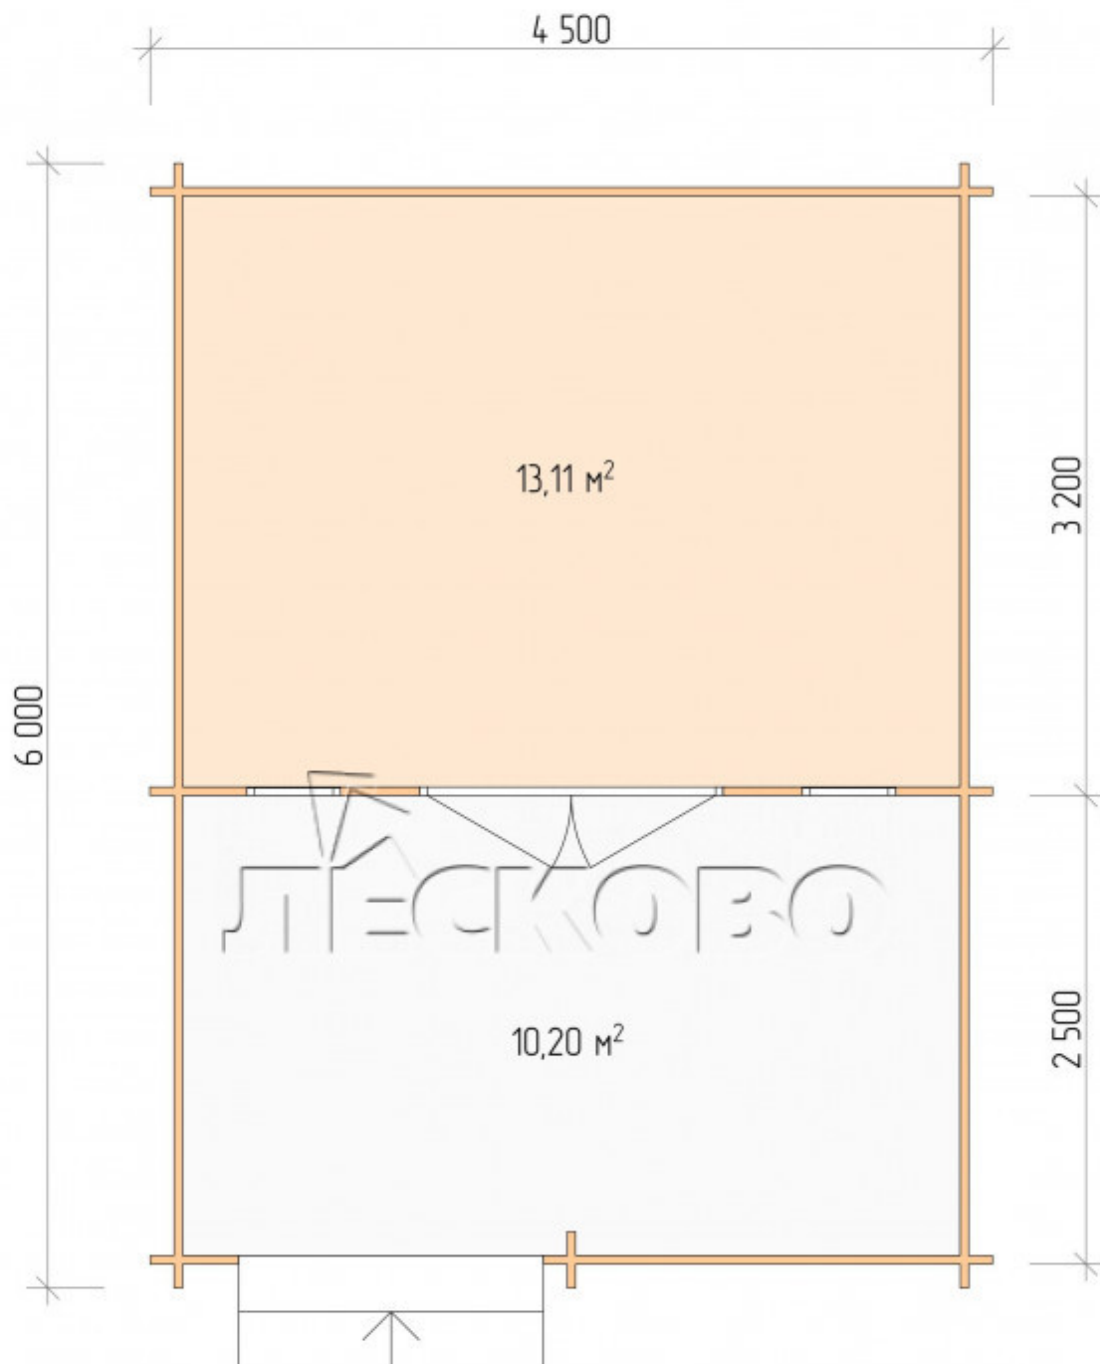

## Log Cabin "DSV" series 4.5×3.5

Project Dimensions

4.5 × 3.5 / 24 m<sup>2</sup>

Full house set

**5,670 €**

# Разрез

## House Kit

- Wall kit: 44 × 145mm mini-chamber drying chamber with bowls for the project. The material of the tree is spruce, pine (GOST 8486). Humidity 12-14%. The height of the walls is 2.16 m;
- Logs, lower harness: board 45 × 145 mm chamber drying 10-12%;
- Floors: floorboard 35 mm, Chamber drying;
- Ceiling: imitation of a bar 20 × 135 mm, Chamber drying;