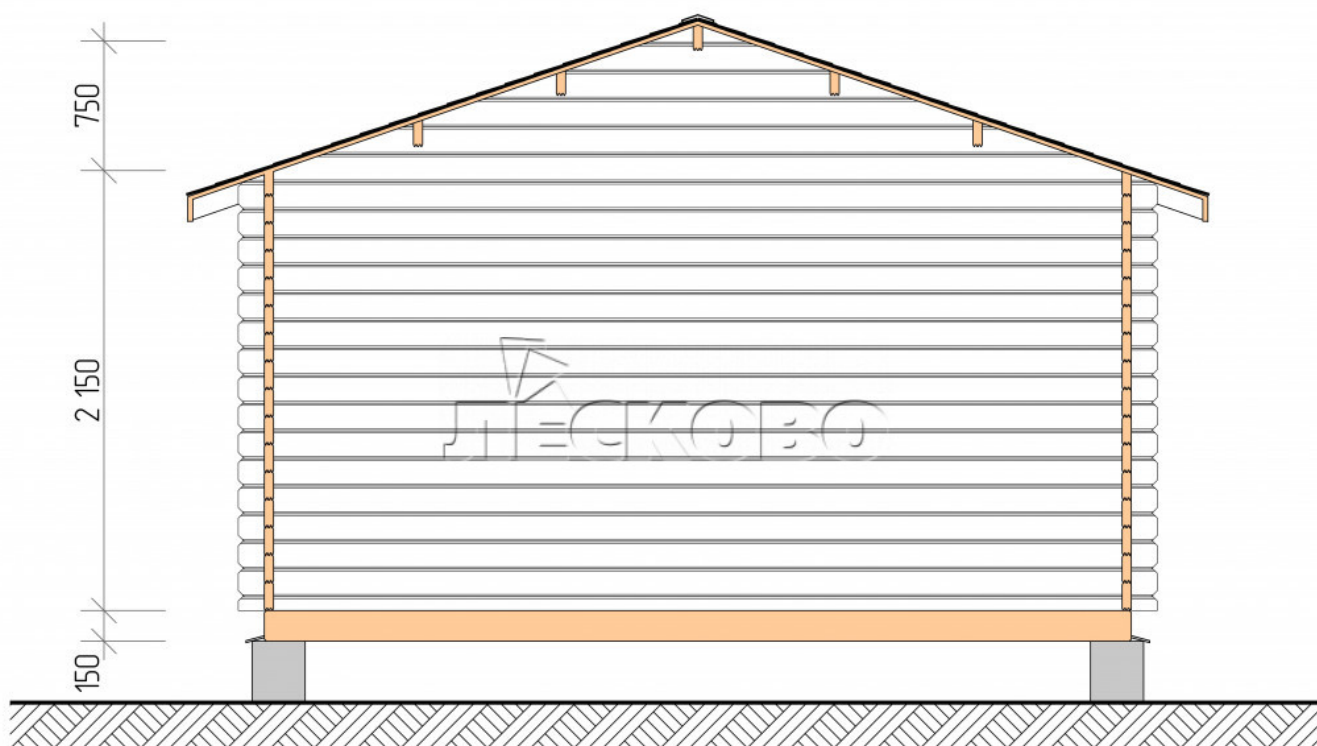

## Log Cabin "DSV" series 4.5×3.5

Project Dimensions

4.5 × 3.5 / 24 m<sup>2</sup>

Full house set

**5,670 €**

# Разрез

## House Kit

- Wall kit: 44 × 145mm mini-chamber drying chamber with bowls for the project. The material of the tree is spruce, pine (GOST 8486). Humidity 12-14%. The height of the walls is 2.16 m;
- Logs, lower harness: board 45 × 145 mm chamber drying 10-12%;
- Floors: floorboard 35 mm, Chamber drying;
- Ceiling: imitation of a bar 20 × 135 mm, Chamber drying;