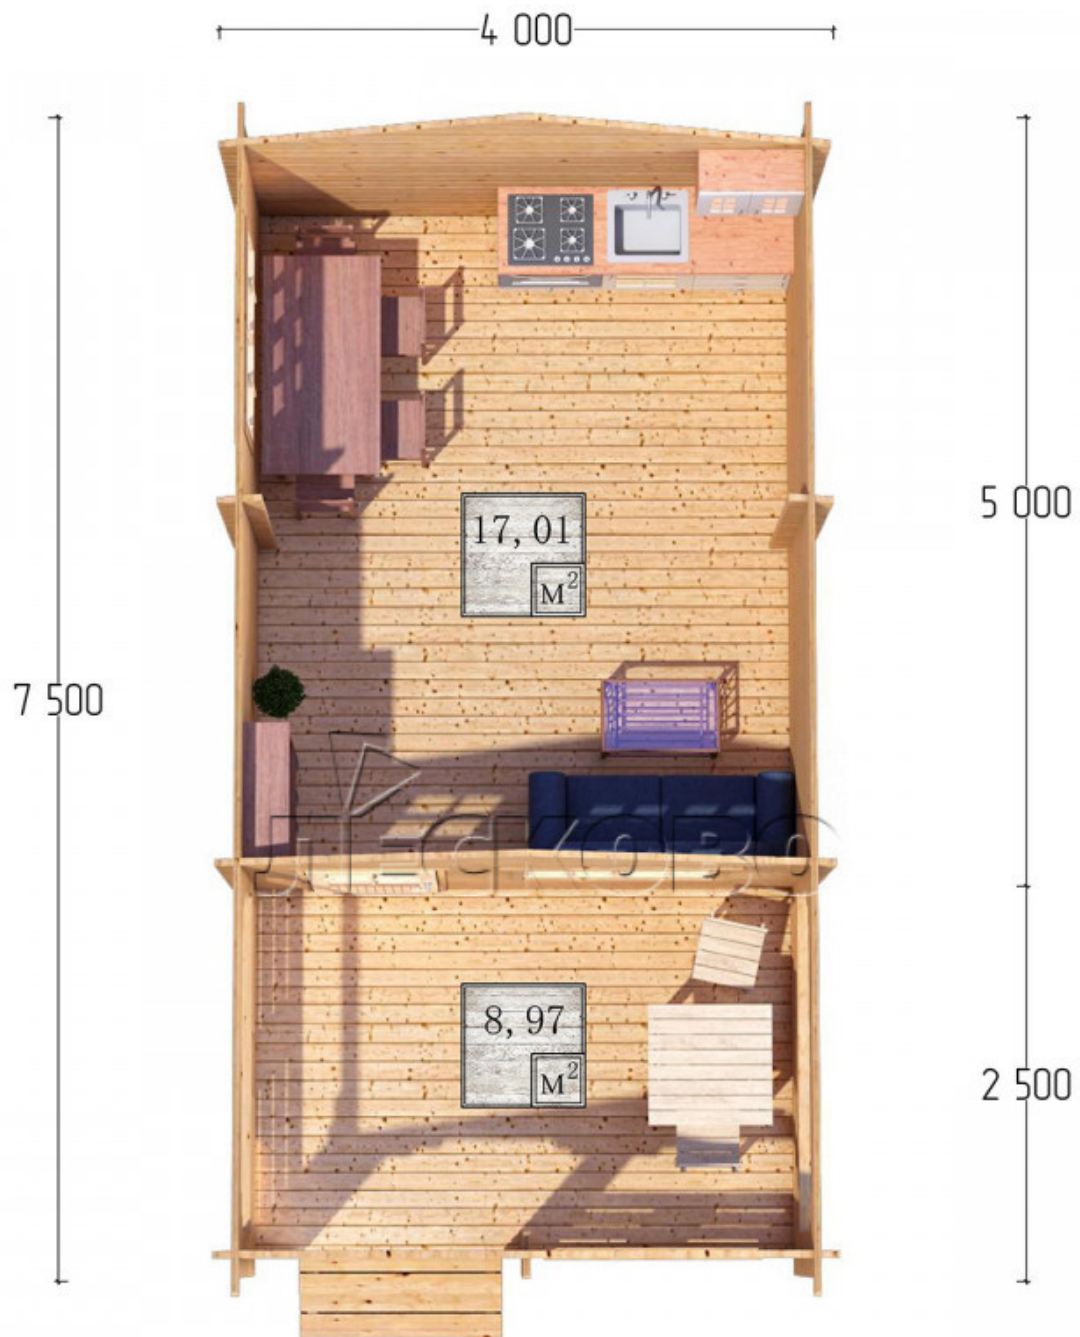

Log Cabin "DSV" series 4x5

Project Dimensions

4 × 5 / 27 m²

Full house set

7,176 €

Project planning

Разрез

House Kit

- Wall kit: 44 × 145mm mini-chamber drying chamber with bowls for the project. The material of the tree is spruce, pine (GOST 8486). Humidity 12-14%. The height of the walls is 2.16 m;

- Logs, lower harness: board 45 × 145 mm chamber drying 10-12%;
- Floors: floorboard 35 mm, Chamber drying;
- Ceiling: imitation of a bar 20 × 135 mm, Chamber drying;
- Wooden windows, glass 4 mm, Single. Treatment with a colorless antiseptic. Hardware;

1.34×0.91 м.1 шт.

- Wooden doors;

0.84×1.885 м.

glass.1 шт.

7. Platbands: dry planed board 20 × 100 mm;

8. Roof: shingles.

9. Skirting board 35 mm.

+7 (4942) 499-770