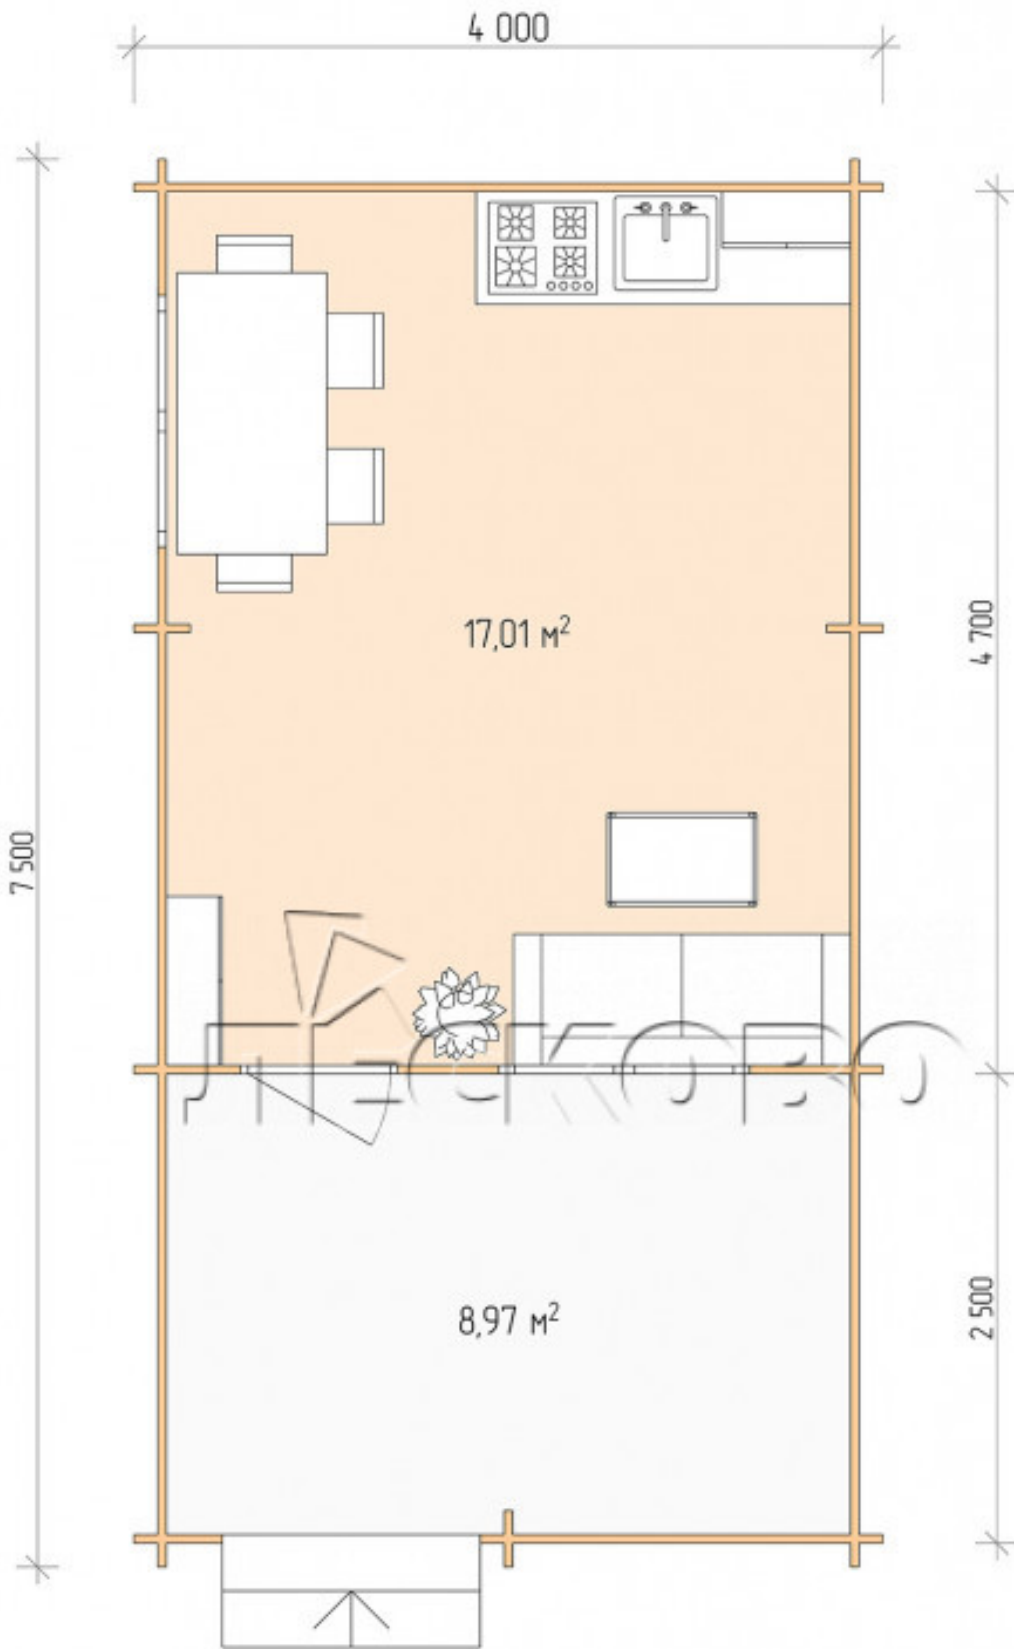

Log Cabin "DSV" series 4x5

Project Dimensions

4 × 5 / 27 m²

Full house set

7,176 €

Project planning

Разрез

House Kit

- Wall kit: 44 × 145mm mini-chamber drying chamber with bowls for the project. The material of the tree is spruce, pine (GOST 8486). Humidity 12-14%. The height of the walls is 2.16 m;

- Logs, lower harness: board 45 × 145 mm chamber drying 10-12%;
- Floors: floorboard 35 mm, Chamber drying;
- Ceiling: imitation of a bar 20 × 135 mm, Chamber drying;
- Wooden windows, glass 4 mm, Single. Treatment with a colorless antiseptic. Hardware;

1.34×0.91 м.1 шт.

- Wooden doors;

0.84×1.885 м.

glass.1 шт.

7. Platbands: dry planed board 20 × 100 mm;

8. Roof: shingles.

9. Skirting board 35 mm.

+7 (4942) 499-770