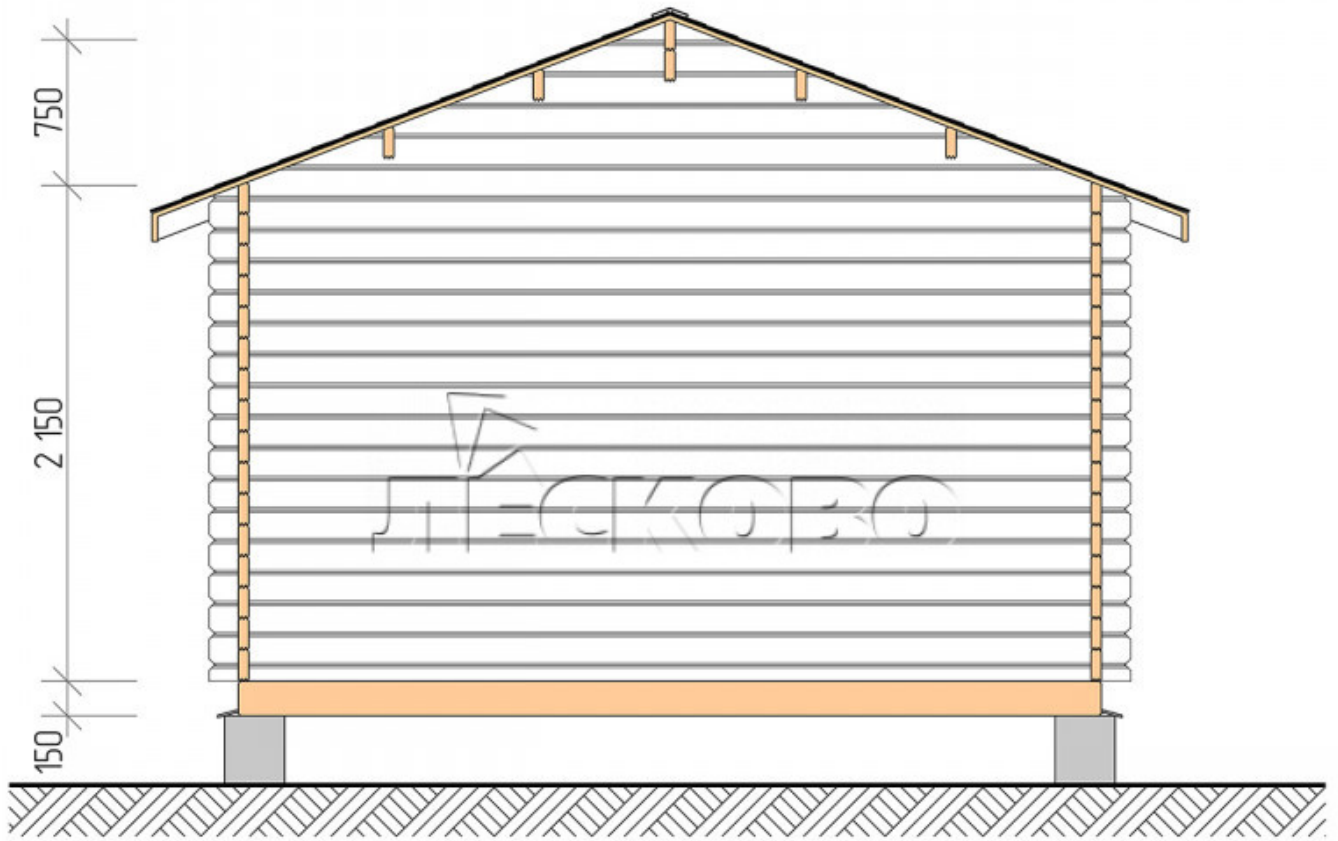

Log Cabin "DSV" series 4x5

Project Dimensions

4 × 5 / 27 m²

Full house set

7,176 €

Project planning

Разрез

House Kit

- Wall kit: 44 × 145mm mini-chamber drying chamber with bowls for the project. The material of the tree is spruce, pine (GOST 8486). Humidity 12-14%. The height of the walls is 2.16 m;

- Logs, lower harness: board 45 × 145 mm chamber drying 10-12%;
- Floors: floorboard 35 mm, Chamber drying;
- Ceiling: imitation of a bar 20 × 135 mm, Chamber drying;
- Wooden windows, glass 4 mm, Single. Treatment with a colorless antiseptic. Hardware;

1.34×0.91 м.1 шт.

- Wooden doors;

0.84×1.885 м.

glass.1 шт.

7. Platbands: dry planed board 20 × 100 mm;

8. Roof: shingles.

9. Skirting board 35 mm.

+7 (4942) 499-770