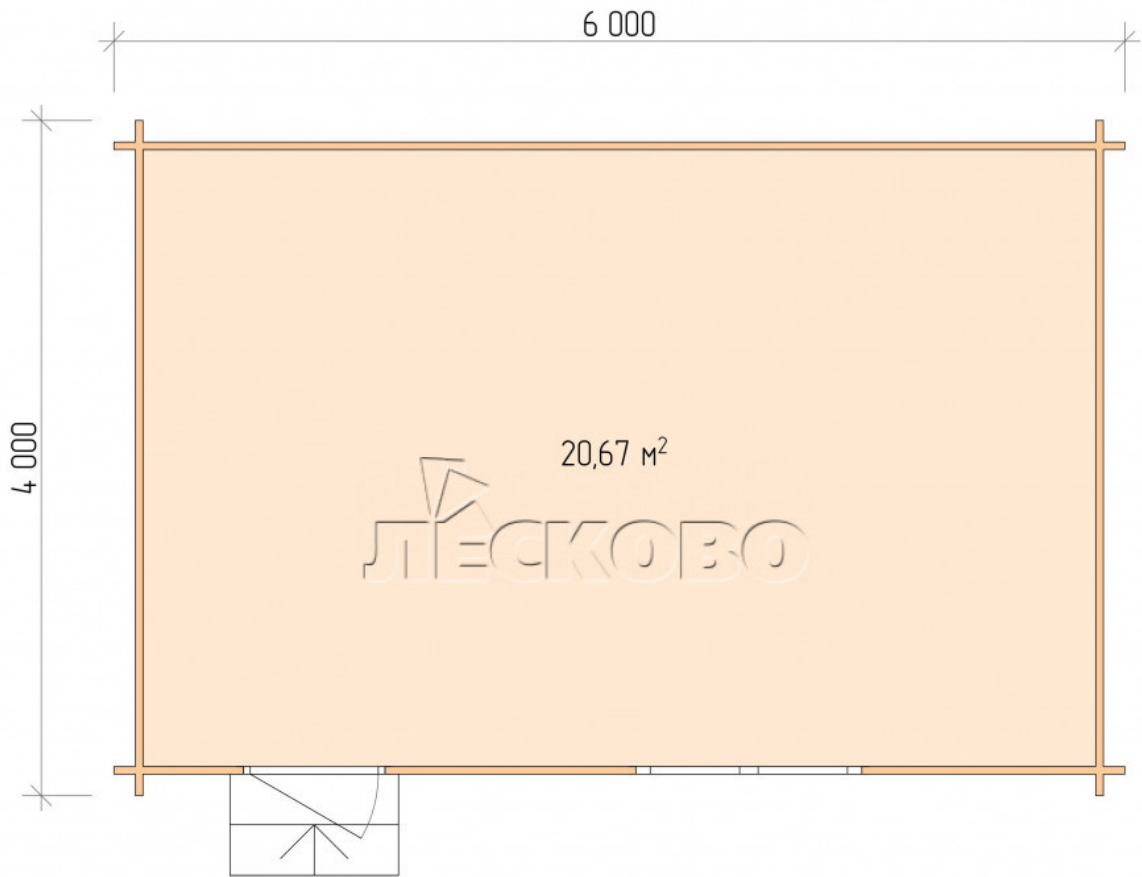

## Log Cabin "DS" series 6×4

Project Dimensions

6 × 4 / 21.1 m<sup>2</sup>

Full house set

**5,879 €**

# House Kit

- Wall kit: 44 × 145mm mini-chamber drying chamber with bowls for the project. The material of the tree is spruce, pine (GOST 8486). Humidity 12-14%. The height of the walls is 2.16 m;
- Logs, lower harness: board 45 × 145 mm chamber drying 10-12%;
- Floors: floorboard 35 mm, Chamber drying;
- Ceiling: imitation of a bar 20 × 135 mm, Chamber drying;
- Wooden windows, glass 4 mm, Single. Treatment with a colorless antiseptic. Hardware;

1.34×0.91 м.1 шт.

- Wooden doors;

0.84×1.885 м.

glass.1 шт.

7. Platbands: dry planed board 20 × 100 mm;

8. Roof: shingles.

9. Skirting board 35 mm.

+7 (4942) 499-770