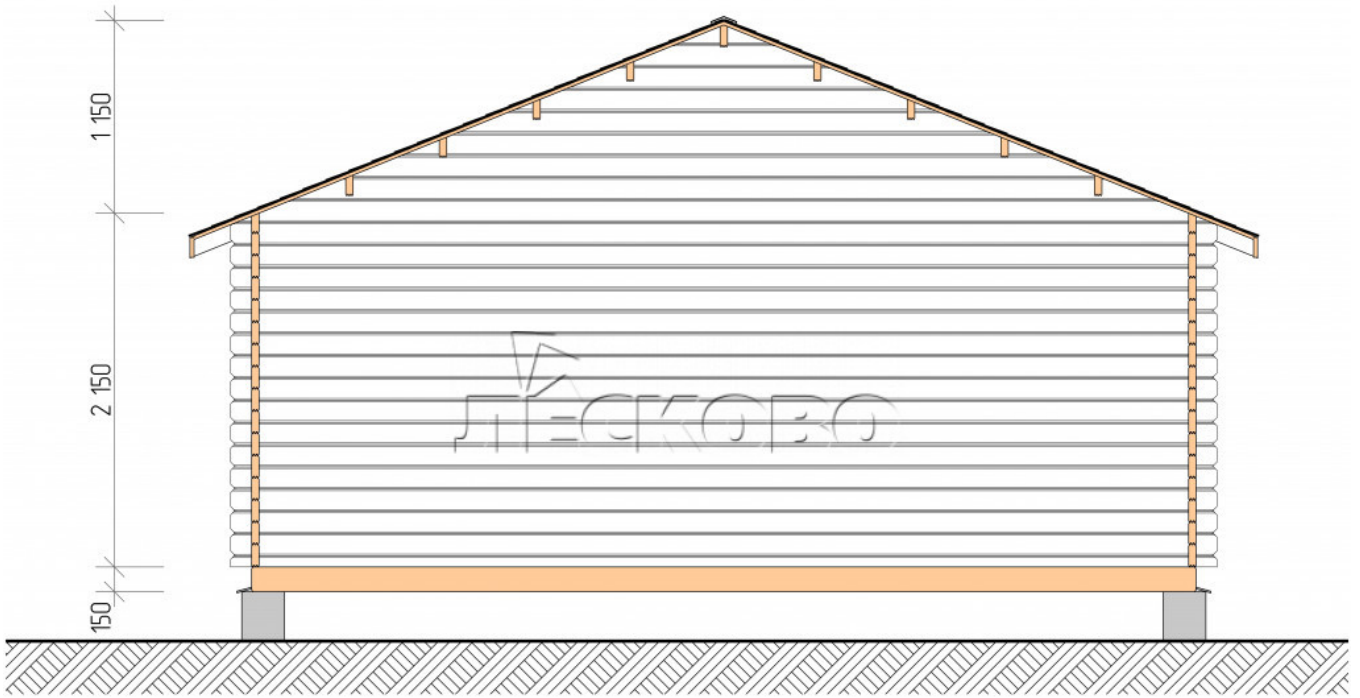

## Log Cabin "DS" series 6×4

Project Dimensions

6 × 4 / 21.1 m<sup>2</sup>

Full house set

**5,879 €**

# House Kit

- Wall kit: 44 × 145mm mini-chamber drying chamber with bowls for the project. The material of the tree is spruce, pine (GOST 8486). Humidity 12-14%. The height of the walls is 2.16 m;
- Logs, lower harness: board 45 × 145 mm chamber drying 10-12%;
- Floors: floorboard 35 mm, Chamber drying;
- Ceiling: imitation of a bar 20 × 135 mm, Chamber drying;
- Wooden windows, glass 4 mm, Single. Treatment with a colorless antiseptic. Hardware;