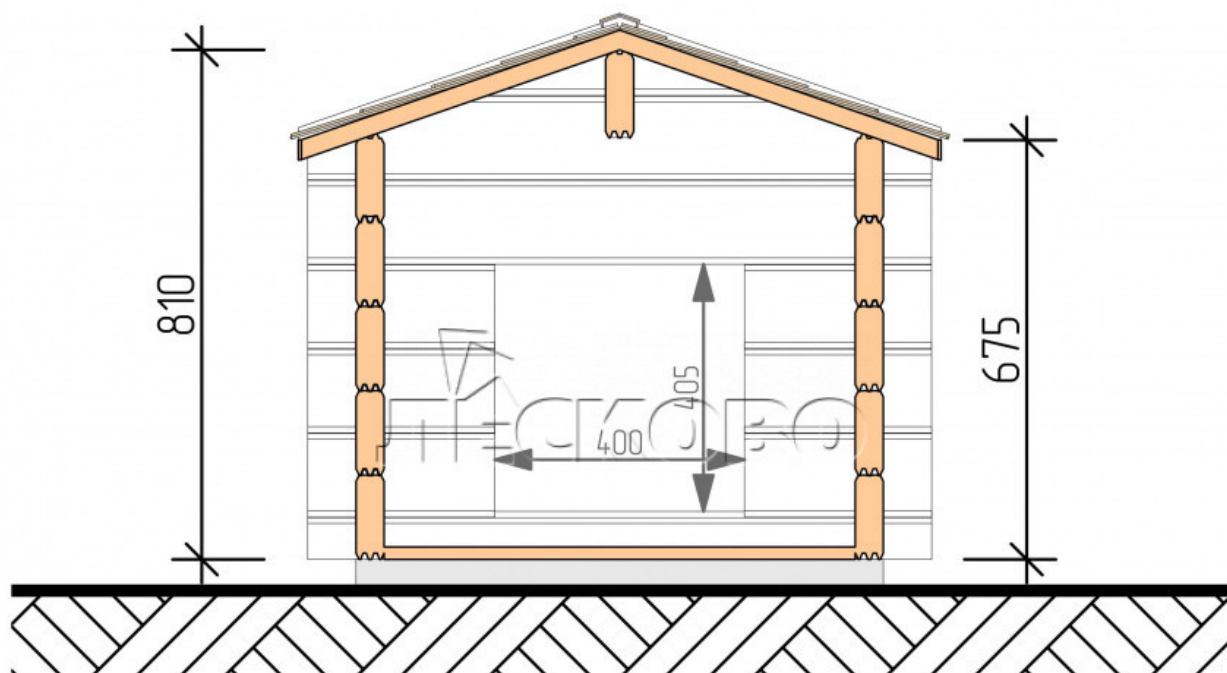

Doghouse "KDV" series 0.8x1

Project Dimensions

0.8 × 1 / 0.8 m²

Full doghouse set

254 €

Project planning

Разрез

+7 (4942) 499-770