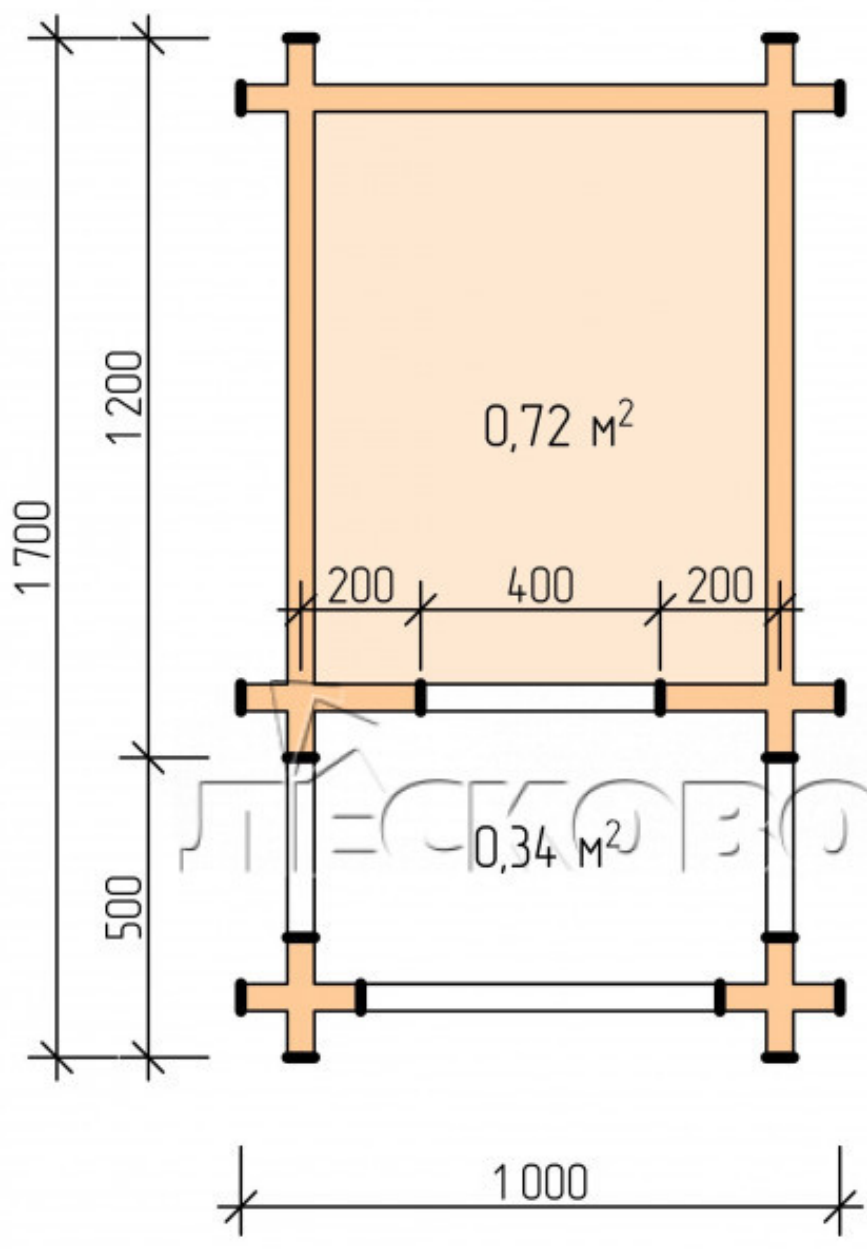

Doghouse "KDV" series 0.8x1

Project Dimensions

0.8 × 1 / 0.8 m²

Full doghouse set

254 €

Project planning

Разрез

+7 (4942) 499-770