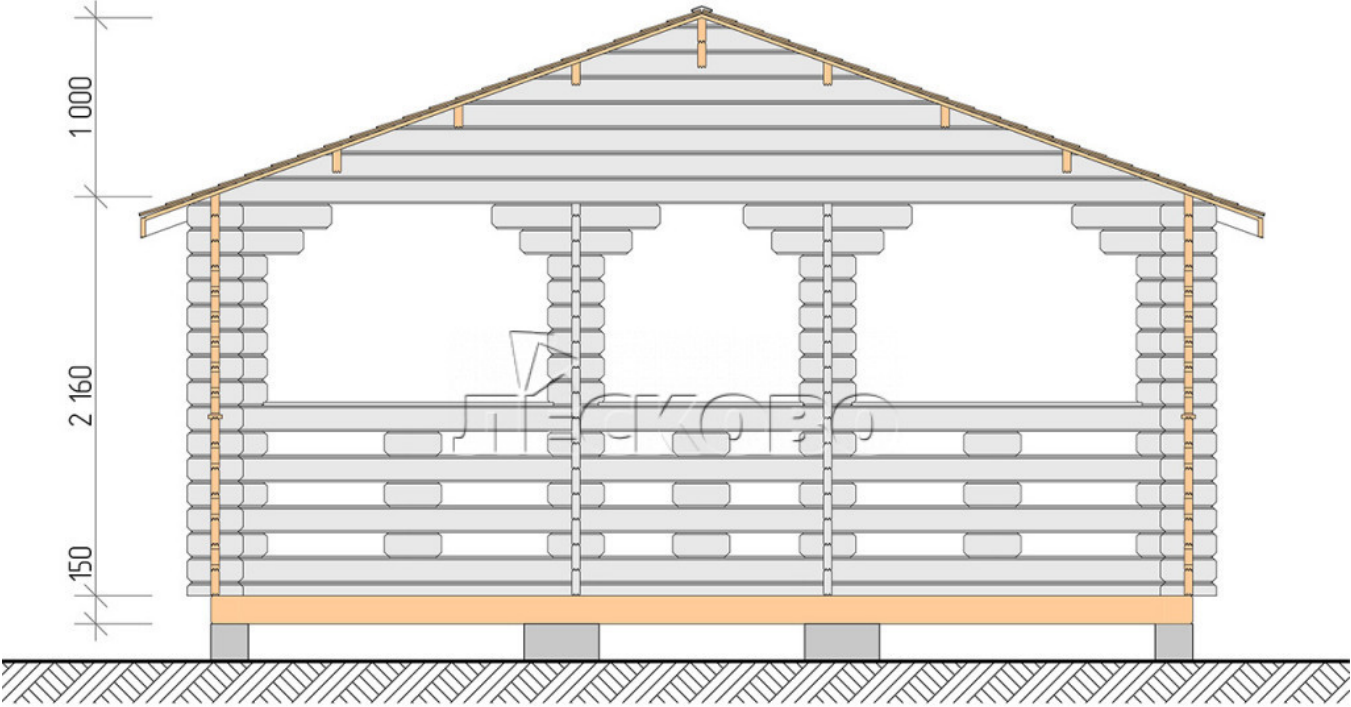

## Pavillion "BS" serie 5.5×5.5

Projektabmessungen

5.5 × 5.5 / 27 m<sup>2</sup>

Hausset

**6.111 €**

# Projektplanung

5 500

5 500

Разрез

## Haus Kit

- Wall kit: mini-chamber drying chamber 44 × 145 mm with bowls for the project. The material of the tree is spruce, pine (GOST 8486). Humidity 12-14%. The height of the walls is 2.16 m;
- Logs, lower harness: board 45 × 145 mm chamber drying 10-12%;
- Floors: floorboard 35 mm, chamber drying;
- Ceiling: imitation of a bar 20 × 135 mm, chamber drying;
- Platbands: dry planed board 20 × 100 mm;
- Roof: shingles;