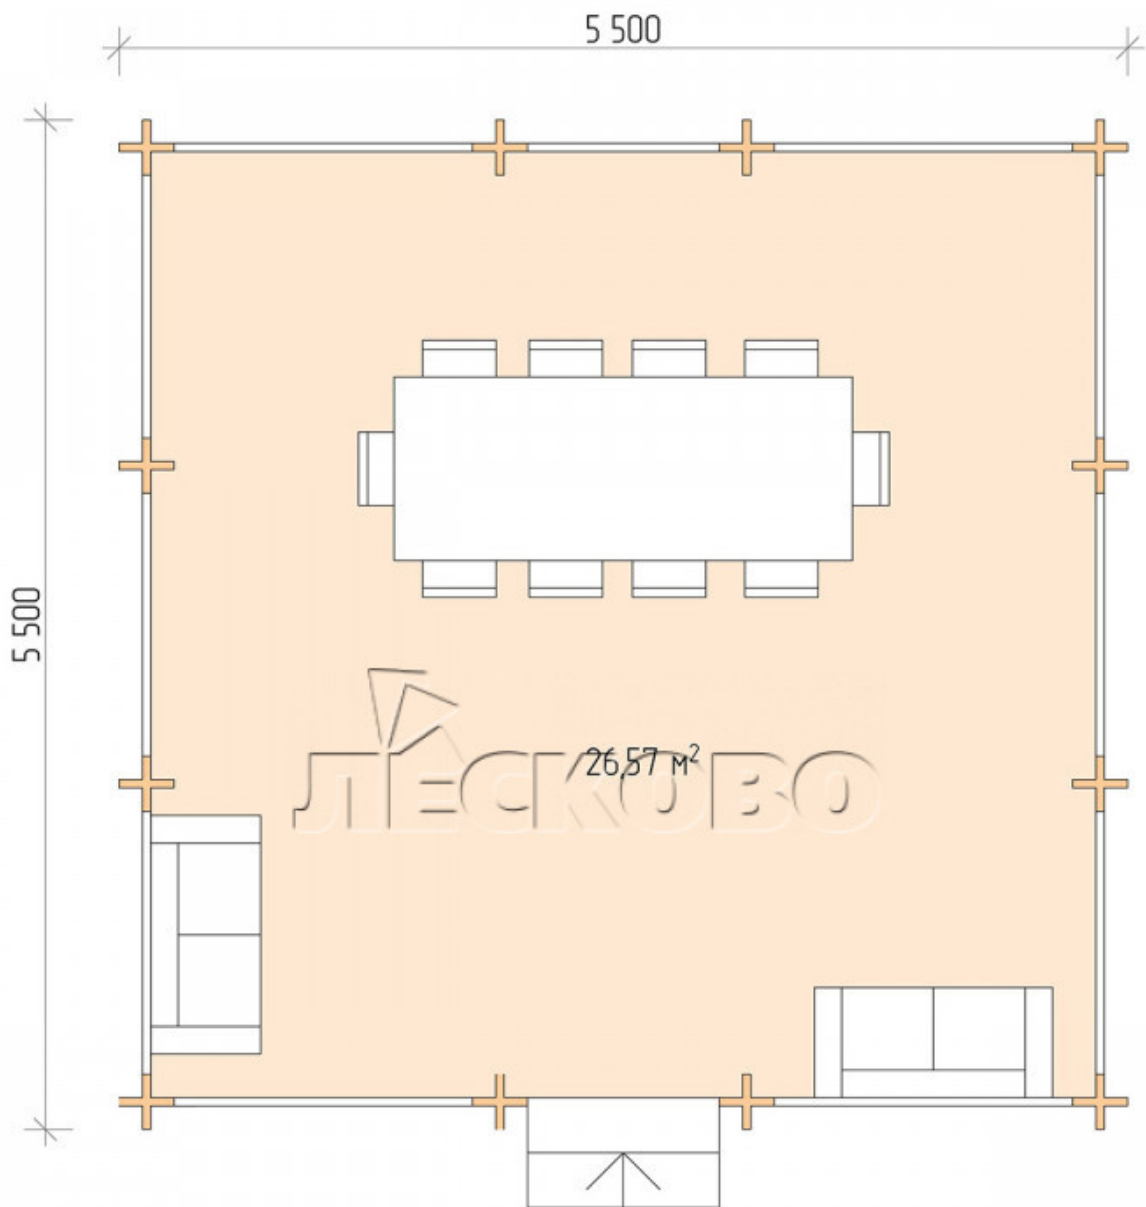

## Pavillion "BS" serie 5.5×5.5

Projektabmessungen

5.5 × 5.5 / 27 m<sup>2</sup>

Hausset

**6.111 €**

# Projektplanung

5 500

5 500

Разрез

## Haus Kit

- Wall kit: mini-chamber drying chamber 44 × 145 mm with bowls for the project. The material of the tree is spruce, pine (GOST 8486). Humidity 12-14%. The height of the walls is 2.16 m;
- Logs, lower harness: board 45 × 145 mm chamber drying 10-12%;
- Floors: floorboard 35 mm, chamber drying;
- Ceiling: imitation of a bar 20 × 135 mm, chamber drying;
- Platbands: dry planed board 20 × 100 mm;
- Roof: shingles;