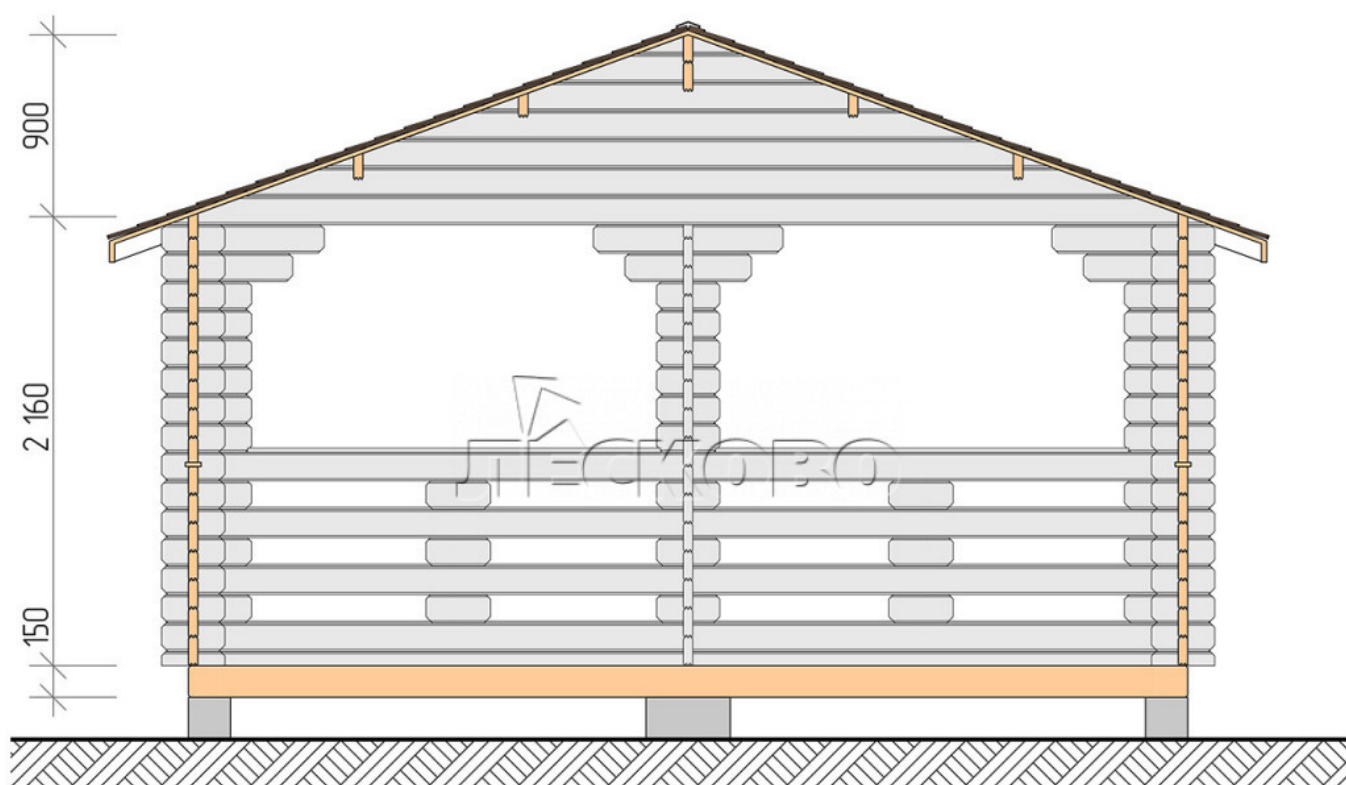

Pavillion "BS" serie 5×6

Projektanmessungen

5 × 6 / 26.8 m²

Hausset

5.682 €

Projektplanung

5 000

6 000

Разрез

Haus Kit

- Wall kit: mini-chamber drying chamber 44 × 145 mm with bowls for the project. The material of the tree is spruce, pine (GOST 8486). Humidity 12-14%. The height of the walls is 2.16 m;
- Logs, lower harness: board 45 × 145 mm chamber drying 10-12%;
- Floors: floorboard 35 mm, chamber drying;
- Ceiling: imitation of a bar 20 × 135 mm, chamber drying;
- Platbands: dry planed board 20 × 100 mm;
- Roof: shingles;