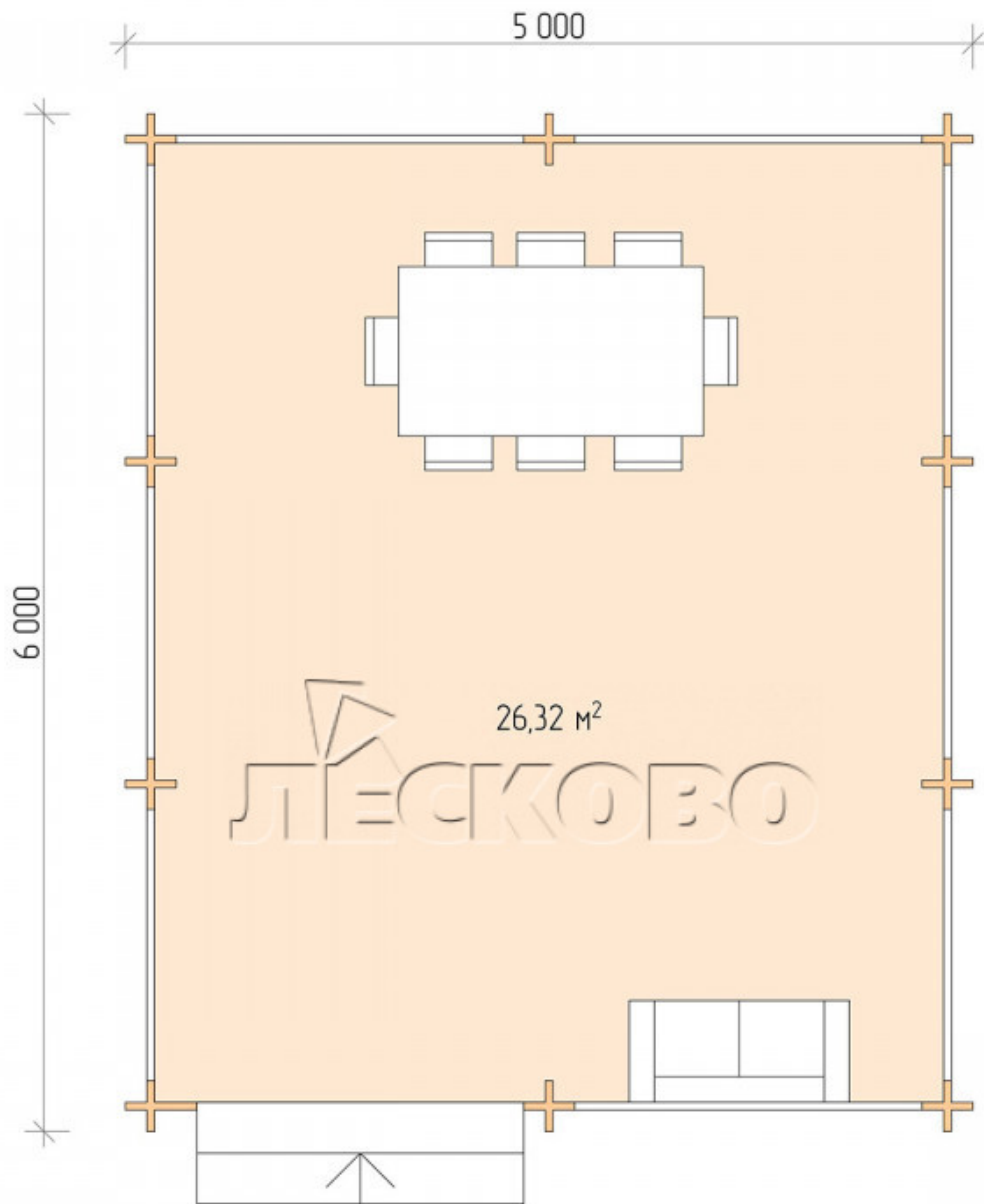

Pavillion "BS" serie 5×6

Projektanmessungen

5 × 6 / 26.8 m²

Hausset

5.682 €

Projektplanung

5 000

6 000

Разрез

Haus Kit

- Wall kit: mini-chamber drying chamber 44 × 145 mm with bowls for the project. The material of the tree is spruce, pine (GOST 8486). Humidity 12-14%. The height of the walls is 2.16 m;
- Logs, lower harness: board 45 × 145 mm chamber drying 10-12%;
- Floors: floorboard 35 mm, chamber drying;
- Ceiling: imitation of a bar 20 × 135 mm, chamber drying;
- Platbands: dry planed board 20 × 100 mm;
- Roof: shingles;